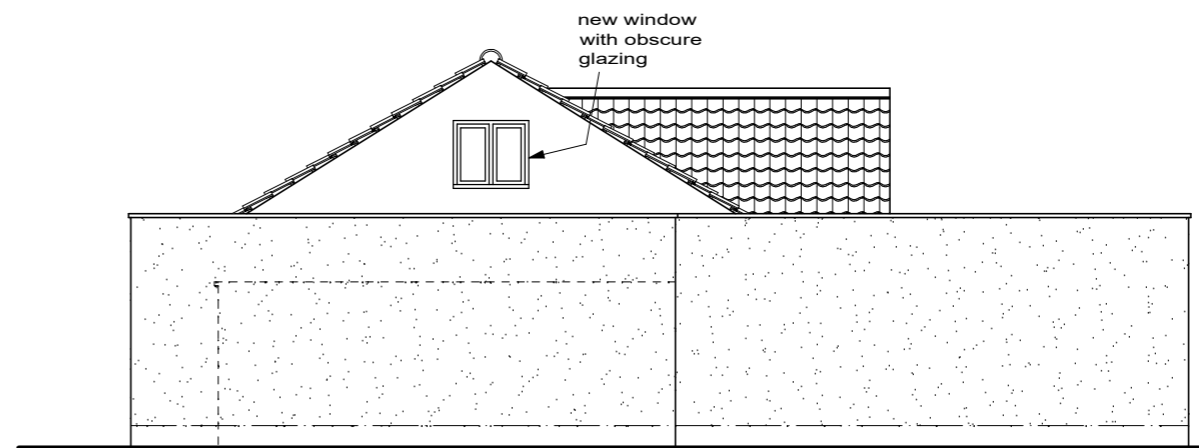

section thro' bedroom when complete

NORTH ELEVATION

Southwinds

Winklebury

section thro' bedroom december 2023

WEST ELEVATION FACING WINKLEBURY

**DAVID SCOTT** Architectural Design And Planning Consultant

47 London Road, Stroud, Gloucestershire, GL5 2AD

Mobile 07836 664089

email - david@scottdesigns.co.uk

CLIENT : TOM AND MELISSA WORBOYS

DATE : DECEMBER 2023

PROJECT : PROPOSED EXTENSION AT SOUTHWINDS

SCALE : 1:100 @ A3

DRG TITLE : WEST ELEVATION NEW WINDOW