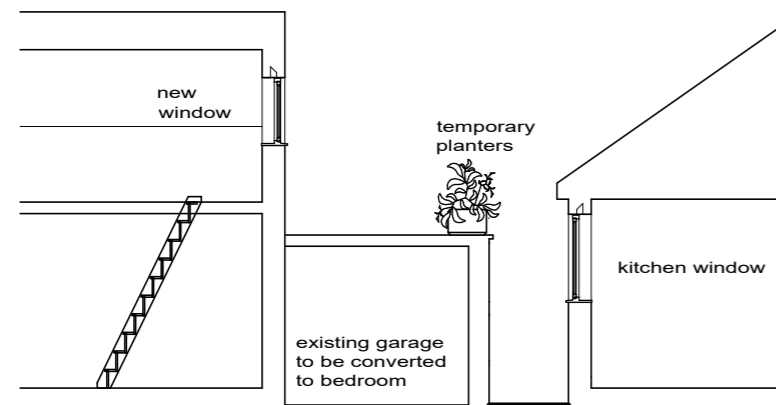

section thro' bedroom when complete

NORTH ELEVATION

Southwinds

Winklebury

section thro' bedroom december 2023

WEST ELEVATION FACING WINKLEBURY

**DAVID SCOTT** Architectural Design And Planning Consultant

47 London Road, Stroud, Gloucestershire, GL5 2AD

Mobile 07836 664089

email - david@scottdesigns.co.uk

CLIENT : TOM AND MELISSA WORBOYS

DATE : DECEMBER 2023

PROJECT : PROPOSED EXTENSION AT SOUTHWINDS

SCALE : 1:100 @ A3

DRG TITLE : WEST ELEVATION NEW WINDOW