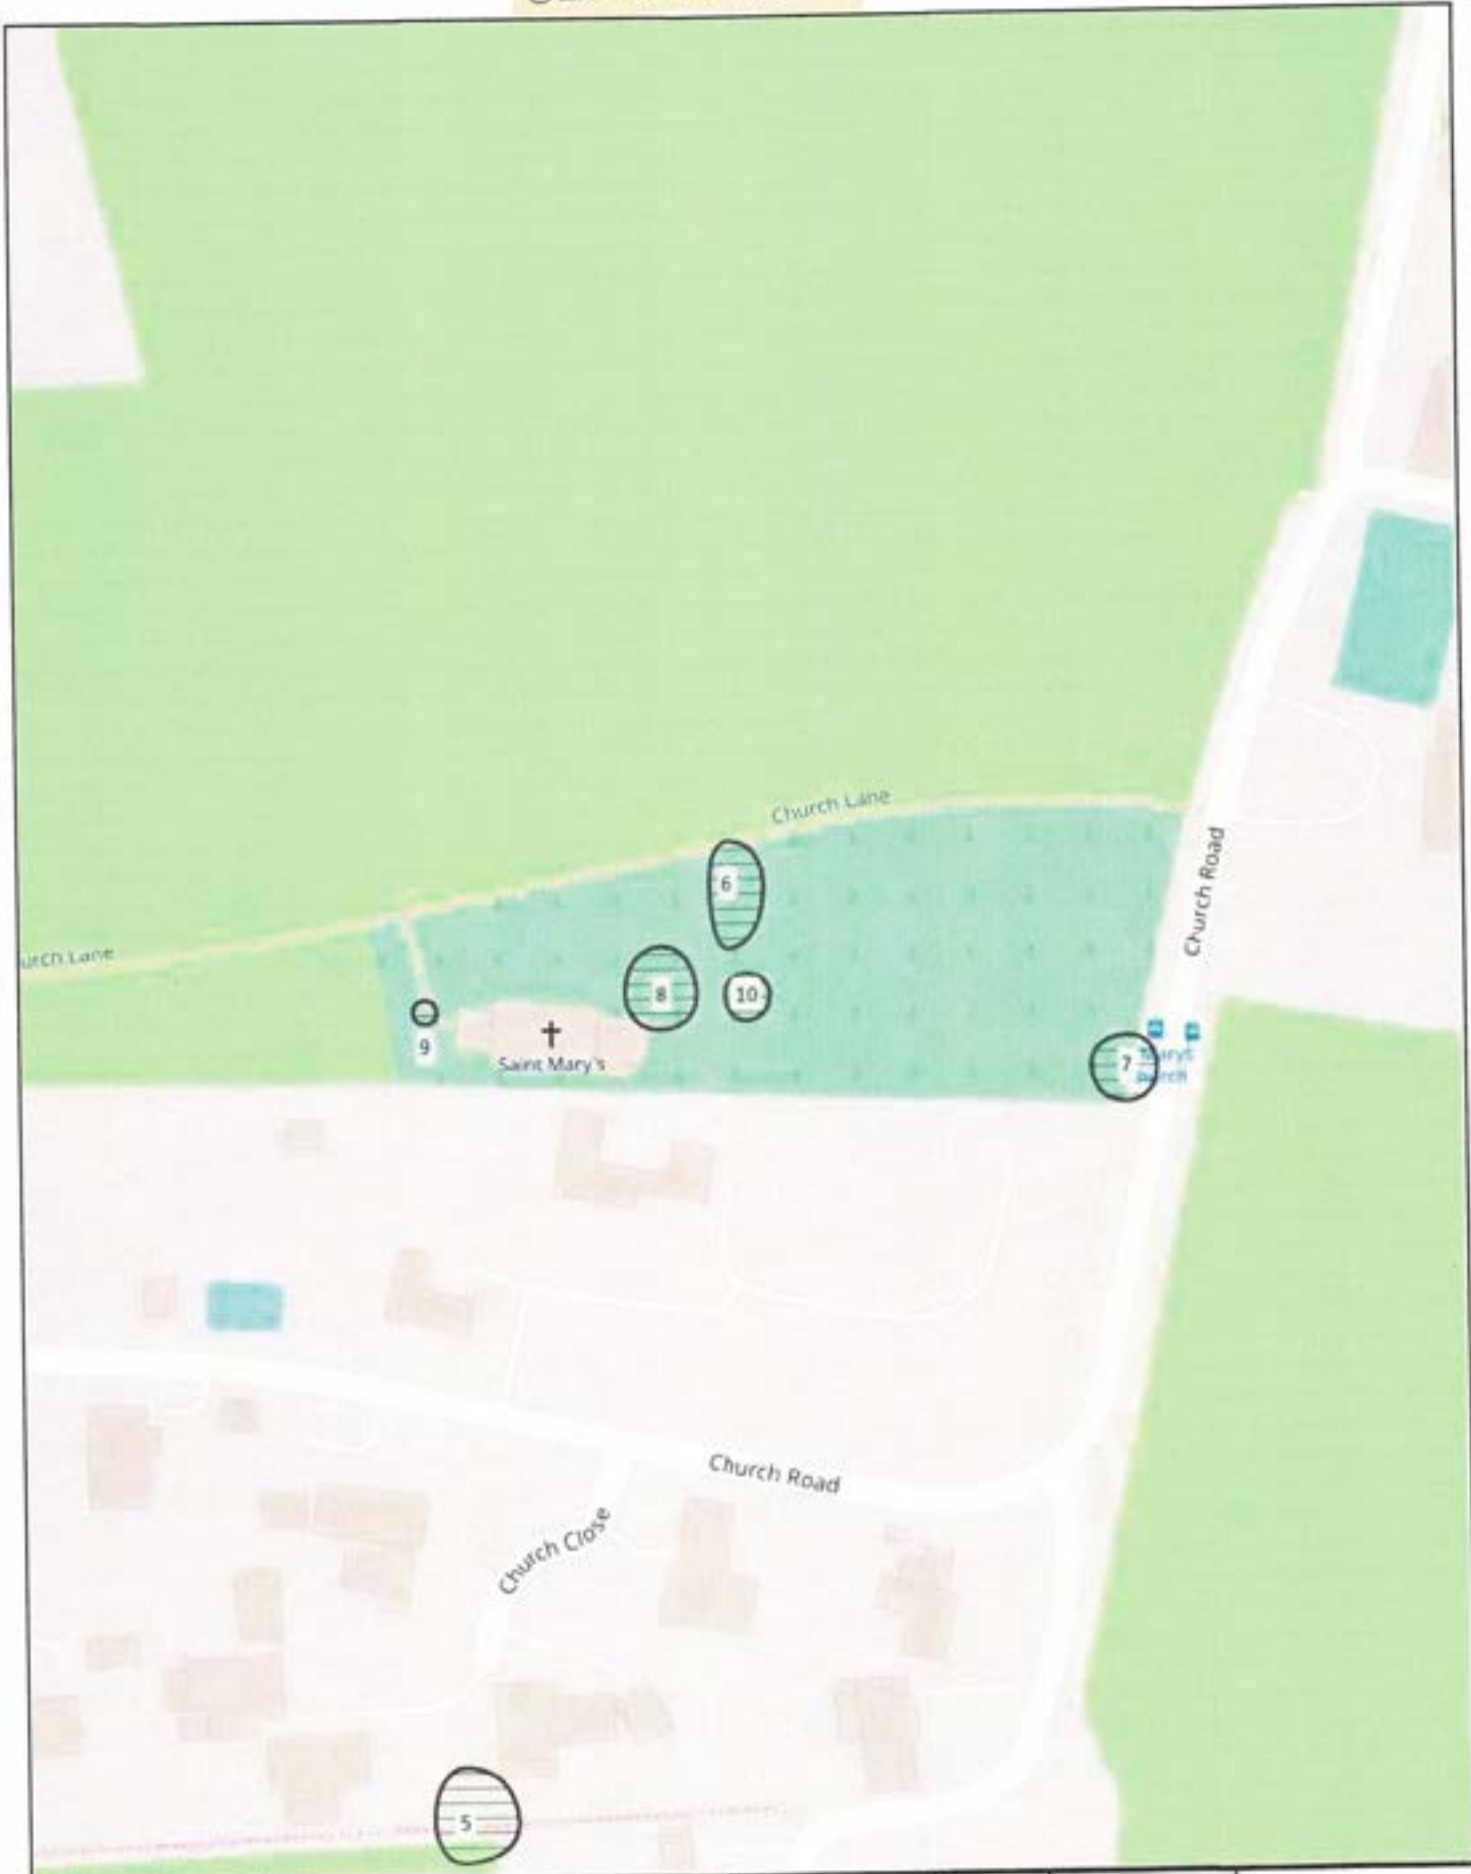

SKETCH PLAN

St Mary's Church

Scale 1: 1225

Date 28/09/2023