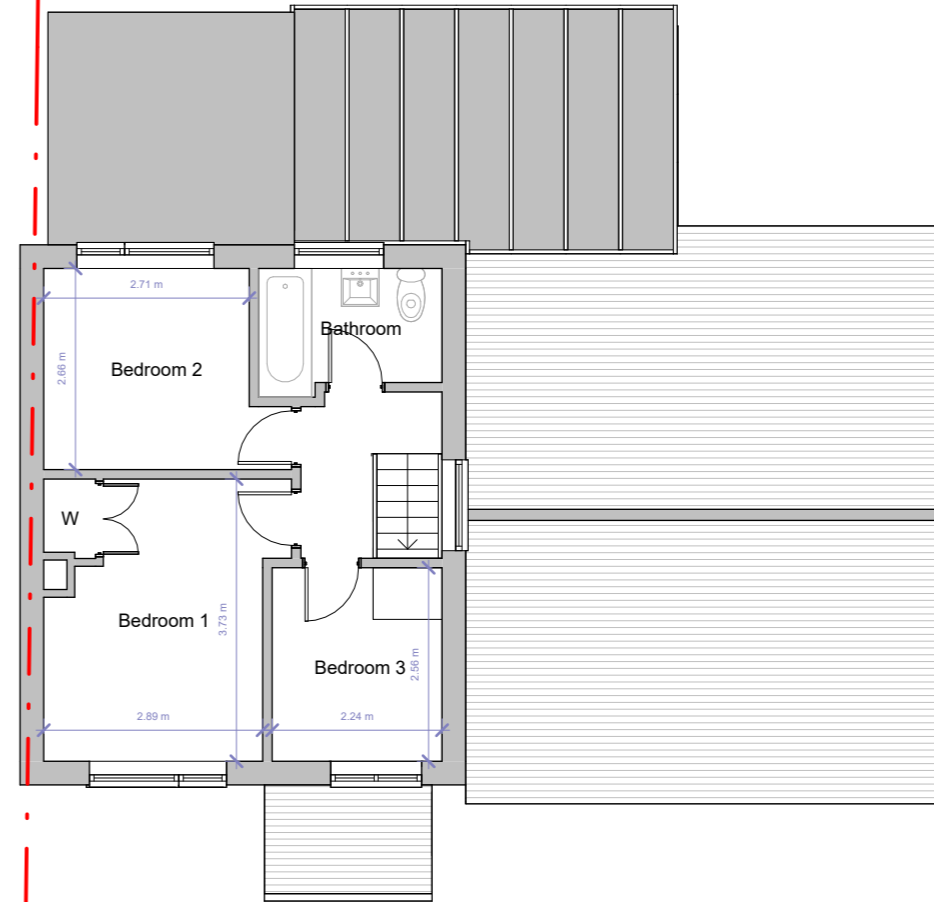

Ground Floor

First Floor

FLUENT
ARCHITECTURAL DESIGN SERVICES
TEL: 0800 043 8838
E-MAIL: INFO@FLUENT-ADS.CO.UK
WEB: FLUENT-ADS.CO.UK

27 Wentworth Way, Ascot

Existing Floor Plans

Scale @ A3
1 : 100

Date
14.10.23

Drawn by
NM

Drawing number
P.M.200

Project number
2183

Rev
A

Key:

- Existing
- Proposed
- SVP
- Boundary line
- Existing drainage
- Proposed drainage
- Overhead

No.	Description	Date
A	First draft	DD.MM.23