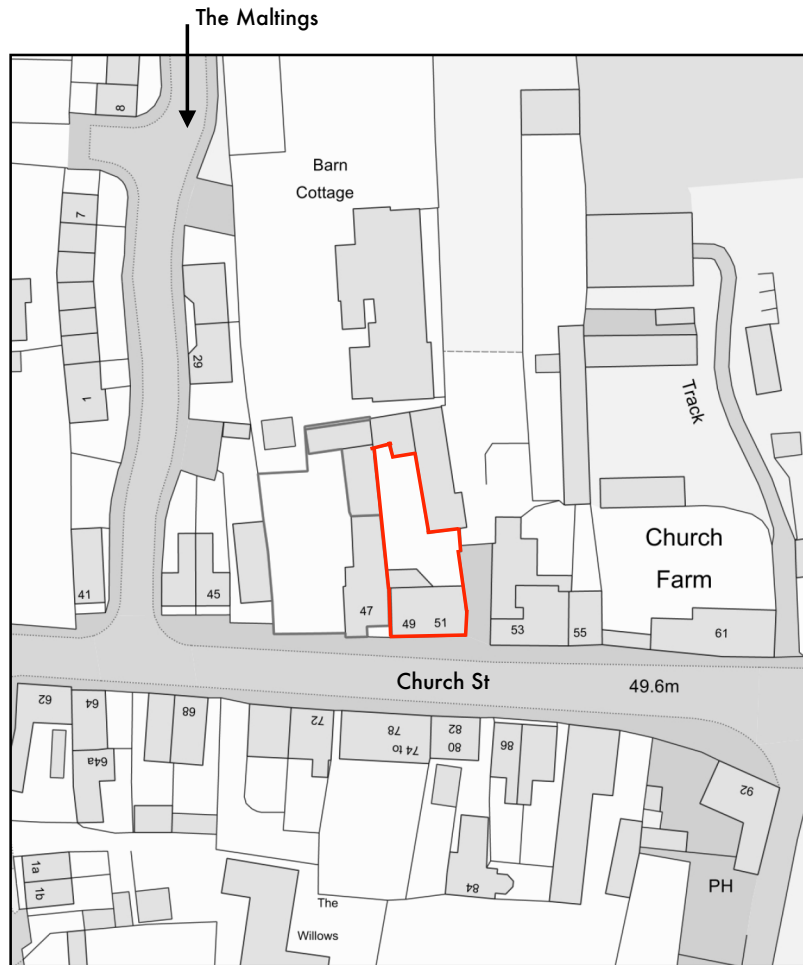

49-51 Church St Gamblingay

Plan Produced for: South Cambridgeshire Council

Plan Reference Number: TQRQM23003091831433

Scale: 1:1250 @ A4