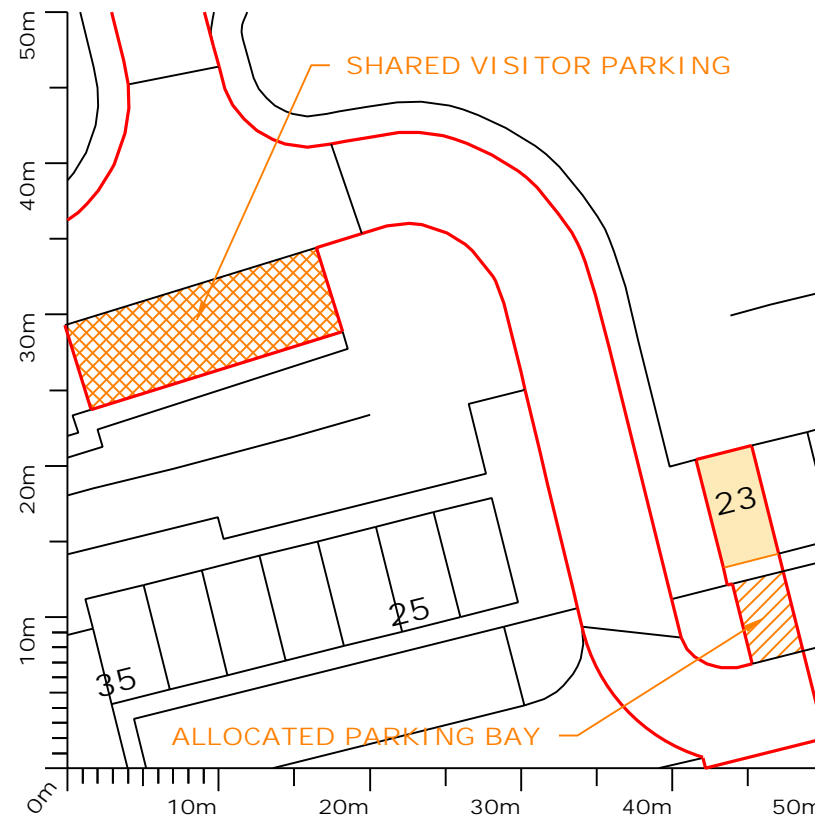

**EXISTING/PROPOSED: SITE & LOCATION PLANS**

23 Mayfly Way, Old Ipswich Road, Arleigh, Colchester, CO7 7WX

planning direct

**The Furnace  
The Maltings  
Princes Street  
Ipswich  
Suffolk  
IP1 1SB**

**LOCATION PLAN 1:1250**

Ordnance Survey<sup>©</sup> Serial number: 257728  
 UKmapcentre.com  
 © Crown copyright and database right 2023  
 Ordnance Survey licence 100048957  
 Reproduction in whole or in part is prohibited  
 without the prior permission of Ordnance Survey

**EXISTING SITE PLAN 1:500**

**PROPOSED SITE PLAN 1:500**

<b>TITLE:</b> Existing/Proposed: Site & Location Plans		
<b>DATE:</b> 04/12/23		
<b>REF:</b> 3029	<b>DRAWING:</b> 01	<b>REVISION:</b> 1
<b>SCALE:</b> 1:1250/1:500	<b>SHEET SIZE:</b> A3	
<b>DRAWN BY:</b> SH	<b>CHECKED BY:</b> EC	

**CLIENT:** MACKAY  
**APPLICATION SUMMARY:**  
 Change of use from B2/B8 unit to beauty salon  
 (sul generis)

**KEY:**

	Site boundary
--	---------------

**NOTES:**

- Aerial map shown for reference only, scale is approximate to location plan @1:1250