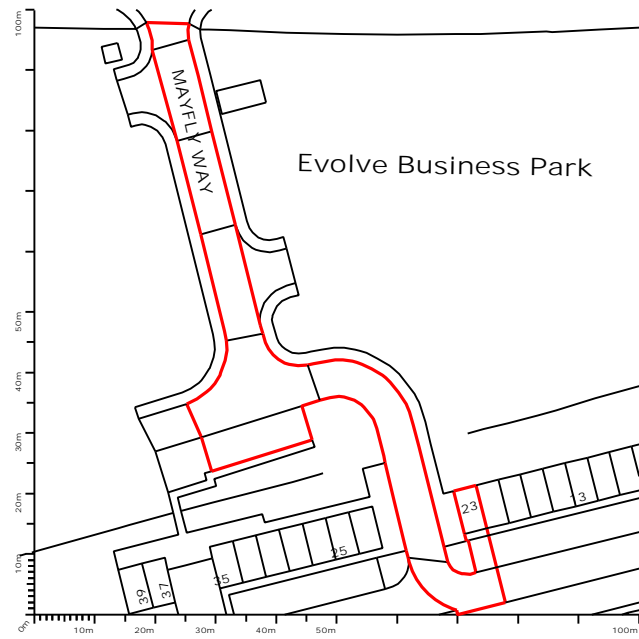

**EXISTING/PROPOSED: SITE & LOCATION PLANS**

23 Mayfly Way, Old Ipswich Road, Arleigh, Colchester, CO7 7WX

planning direct

**The Furnace  
The Maltings  
Princes Street  
Ipswich  
Suffolk  
IP1 1SB**

**LOCATION PLAN 1:1250**

**EXISTING SITE PLAN 1:500**

**PROPOSED SITE PLAN 1:500**

<b>TITLE:</b> Existing/Proposed: Site & Location Plans		
<b>DATE:</b> 04/12/23		
<b>REF:</b> 3029	<b>DRAWING:</b> 01	<b>REVISION:</b> 1
<b>SCALE:</b> 1:1250/1:500	<b>SHEET SIZE:</b> A3	
<b>DRAWN BY:</b> SH	<b>CHECKED BY:</b> EC	

**CLIENT:** MACKAY  
**APPLICATION SUMMARY:**  
 Change of use from B2/B8 unit to beauty salon  
 (sul generis)

**KEY:**

	Site boundary
--	---------------

**NOTES:**

- Aerial map shown for reference only, scale is approximate to location plan @1:1250