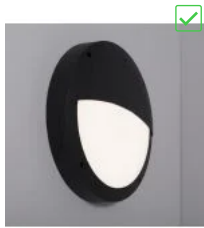

FREQUENTLY BOUGHT TOGETHER

LED Wall Light 18W Die Cast IP65 Eyelid Black Bulkhead Lighting

As low as **£33.90**

[Show details](#)

[Add All to Cart](#)

Total price £88.80

[Details](#)

[More Information](#)

[Questions (0)](#)

[Reviews](#)

LEDBRITE

This website uses cookies to improve your experience. By clicking "Accept", you consent to the use of ALL the cookies. However you may visit [Cookie Settings](#) to provide a controlled consent.

[Cookie Settings](#)