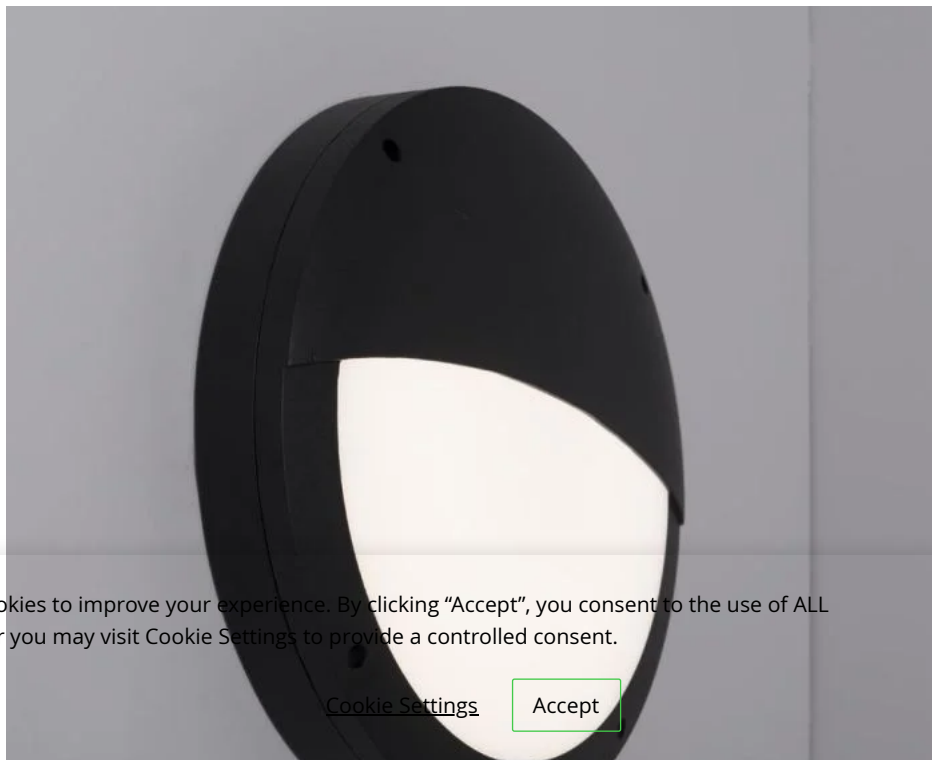

[Home](#) / LED Emergency 18W Die Cast Wall Ceiling Light IP65 Eyelid Black Bulkhead Lighting

LED Emergency 18W Die Cast Wall Ceiling Light IP65 Eyelid Black Bulkhead Lighting

[Be the first to review this product](#)

£54.90

Buy 5 for £53.25 each and **save 3%**

Buy 10 for £52.16 each and **save 5%**

Buy 15 for £49.41 each and **save 10%**

< 1 >

Add to Cart

[Add to Wish List](#)

[Add to Compare](#)

Our LED die cast bulkheads are perfect for any industrial or commercial outdoor use, they are a slimline stylish outdoor bulkhead made of out high quality die cast aluminium with integrated high quality LED chips built for longevity. They give off a brilliant array of LED lighting using only 18 watts of energy, they are extremely energy efficiency and eco friendly.

Emergency

This unit has a built in emergency battery back up pack which stores charge and activates the stored charge for up to 3 hours upon a loss of power.

This website uses cookies to improve your experience. By clicking "Accept", you consent to the use of ALL the cookies. However you may visit [Cookie Settings](#) to provide a controlled consent.

[Cookie Settings](#)

Accept