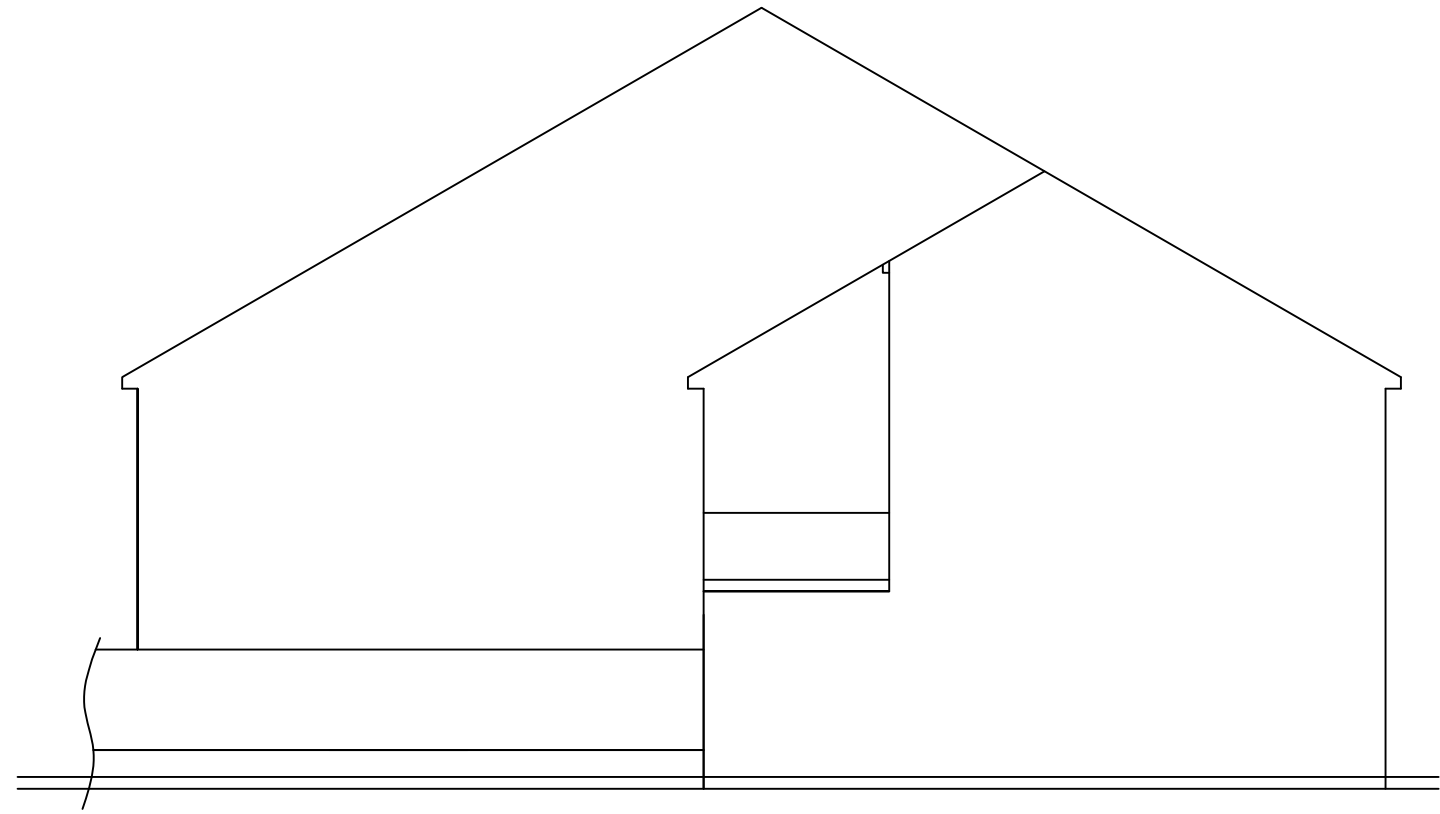

Rear Elevation

Side Elevation

Front Elevation

Existing Elevations

0 1 2  
 Scale Bar  
 (metres)

Address:- 46, High Street Newington, Kent. ME9 7JL		
Scale: 1/100	Drawing No: 231111	Rev: 001 (01/11/23)