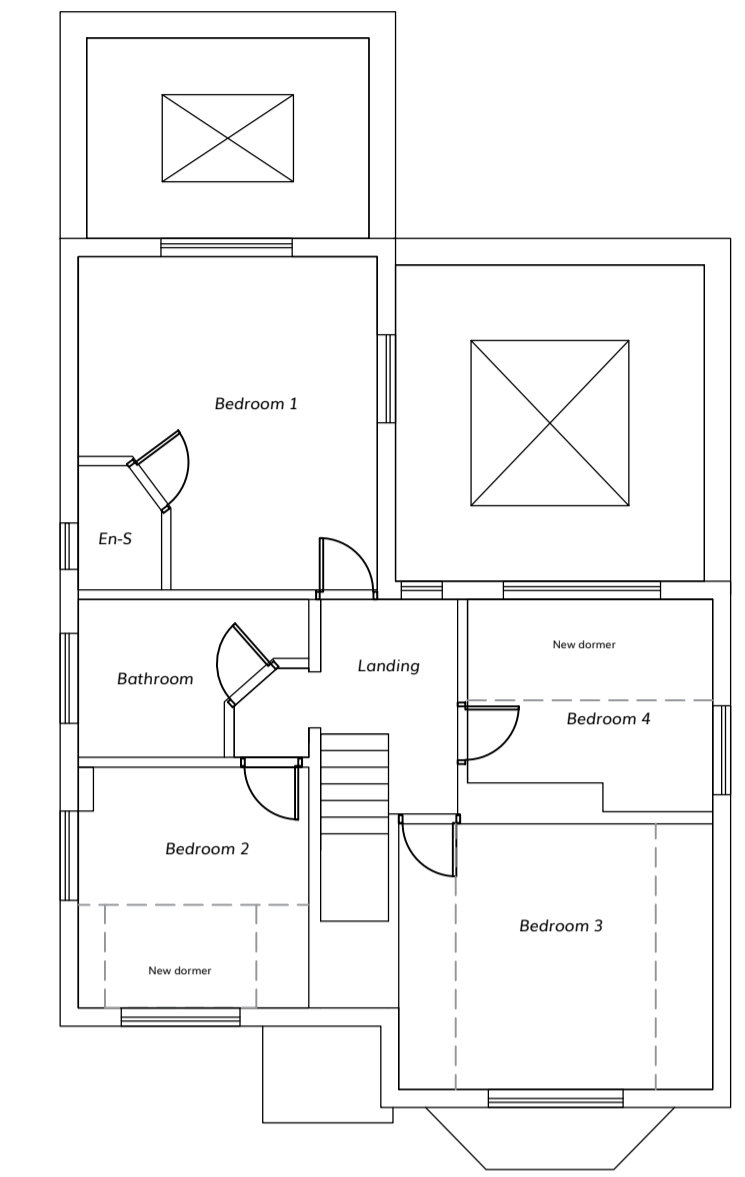

Proposed First Floor Plan