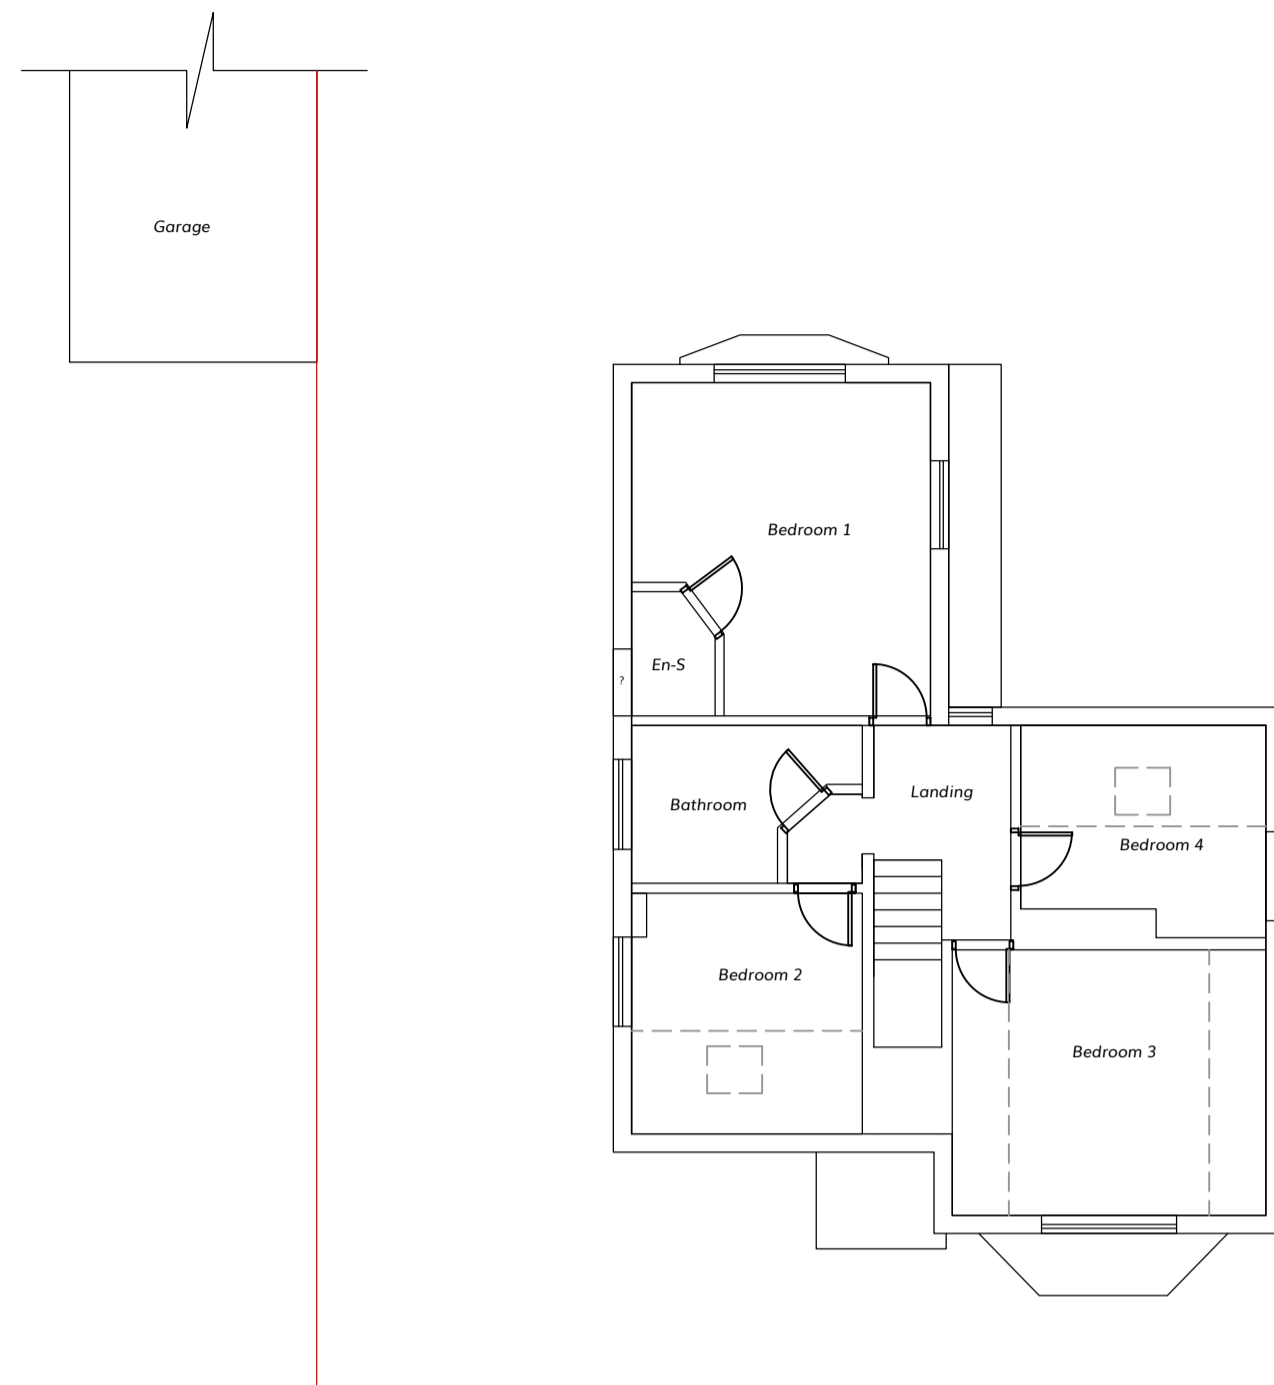

Existing First Floor Plan