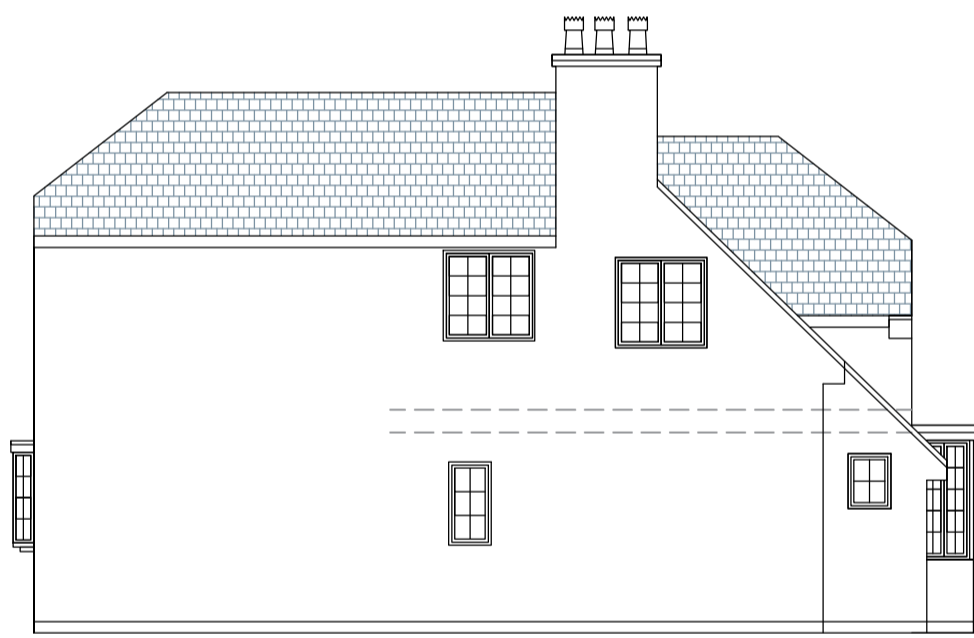

Existing Left Side Elevation East