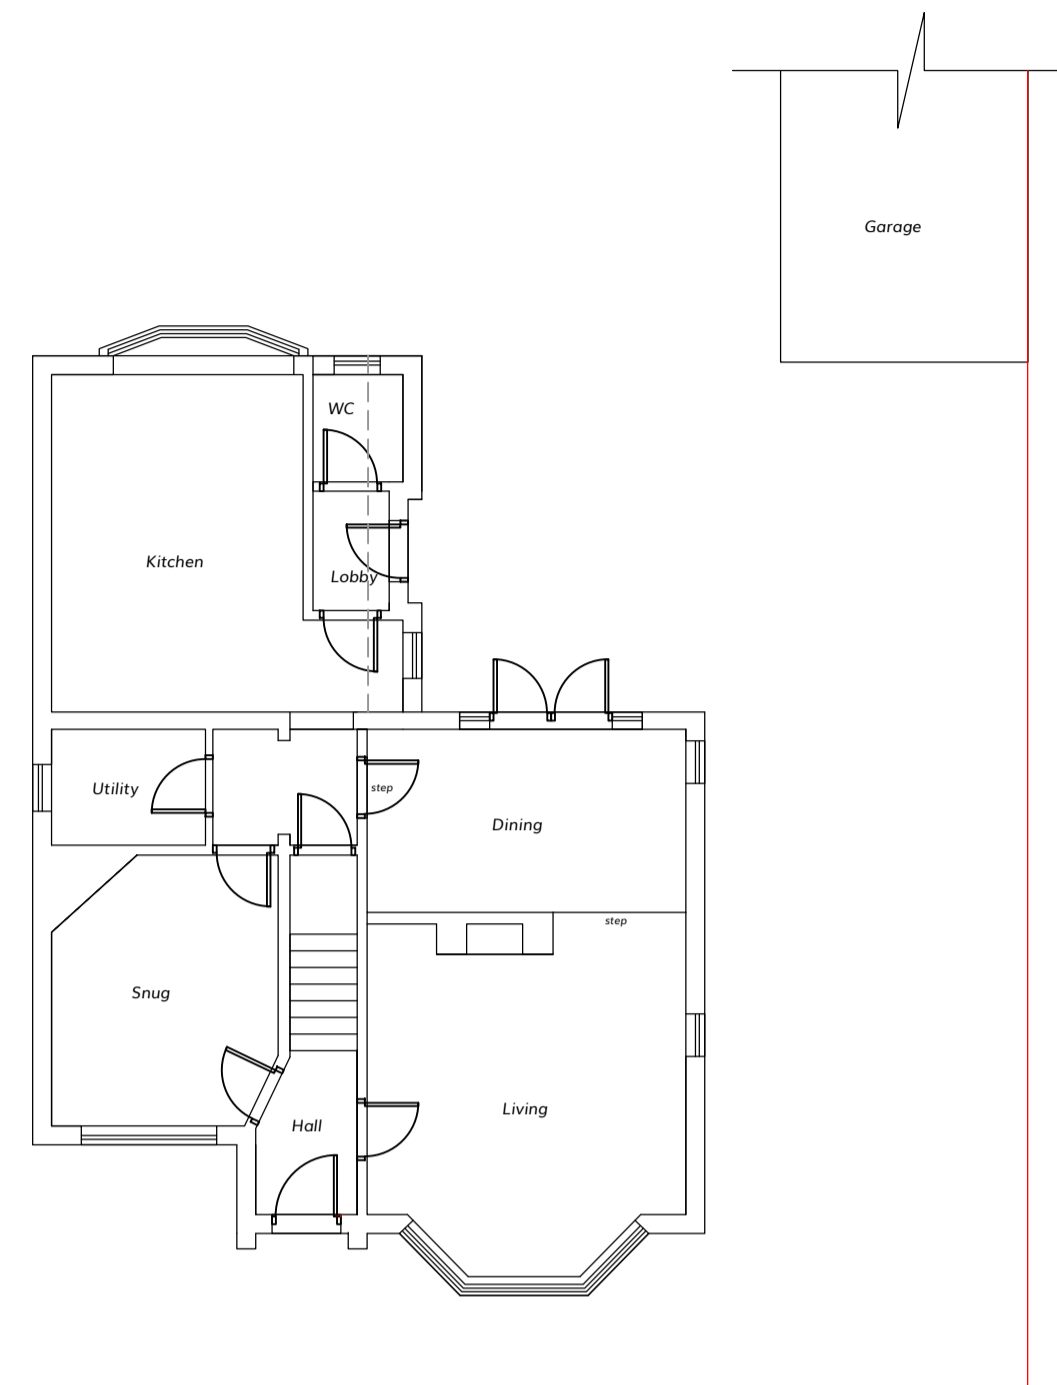

Notes:

Existing

Existing Ground Floor Plan