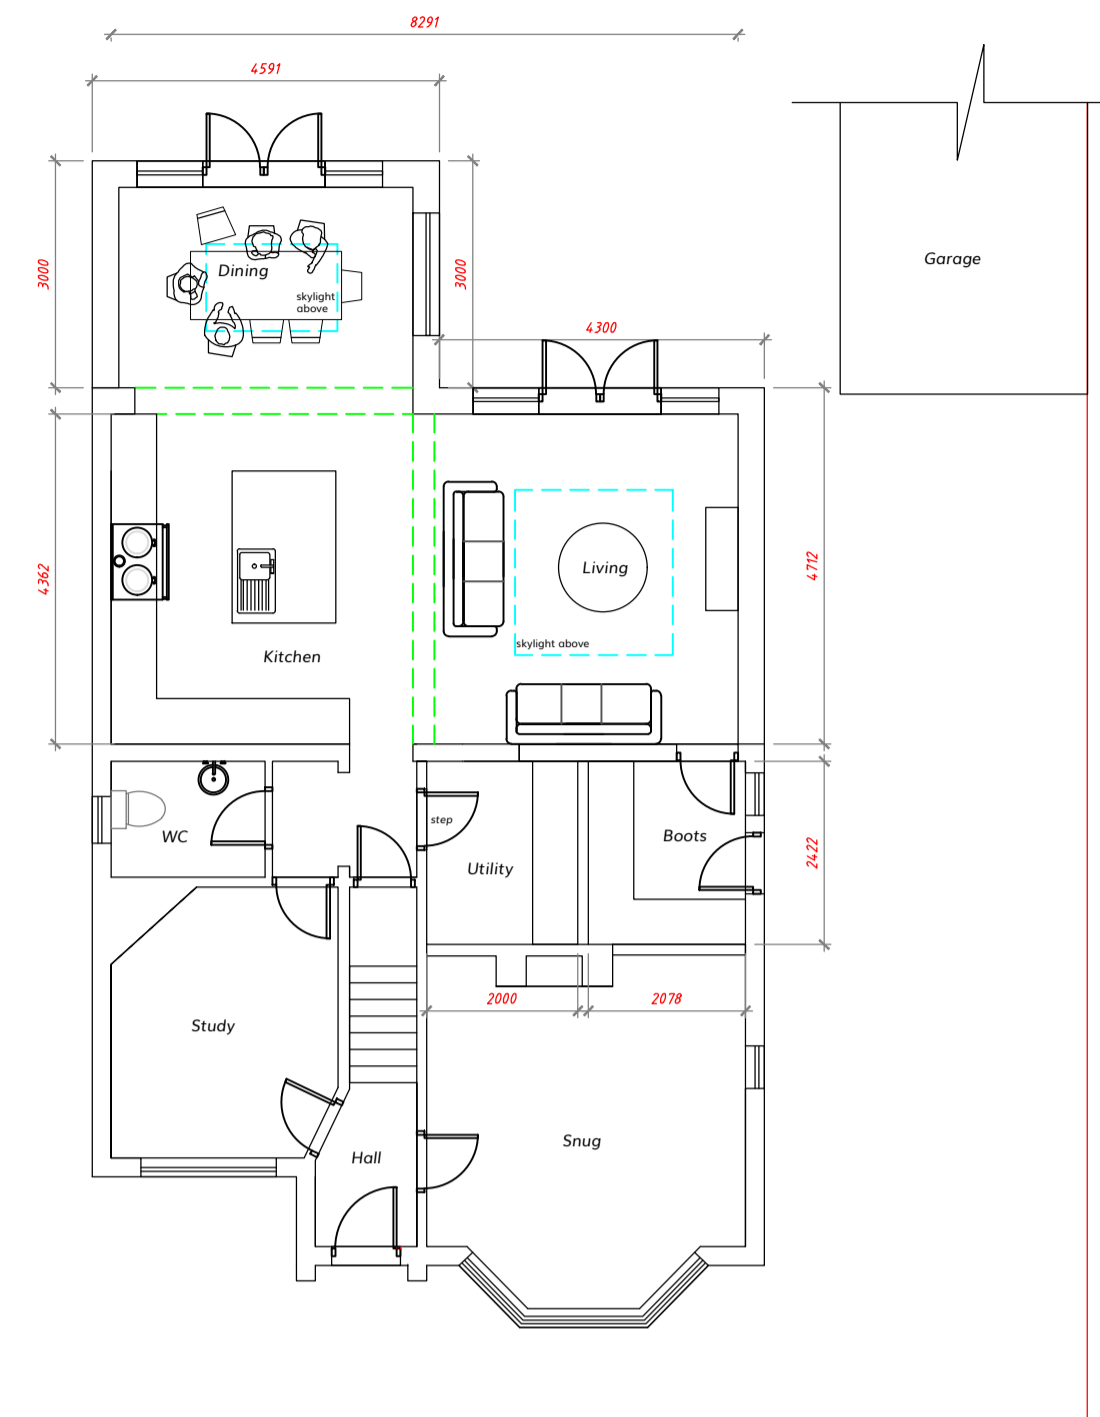

Proposed

Proposed Ground Floor Plan