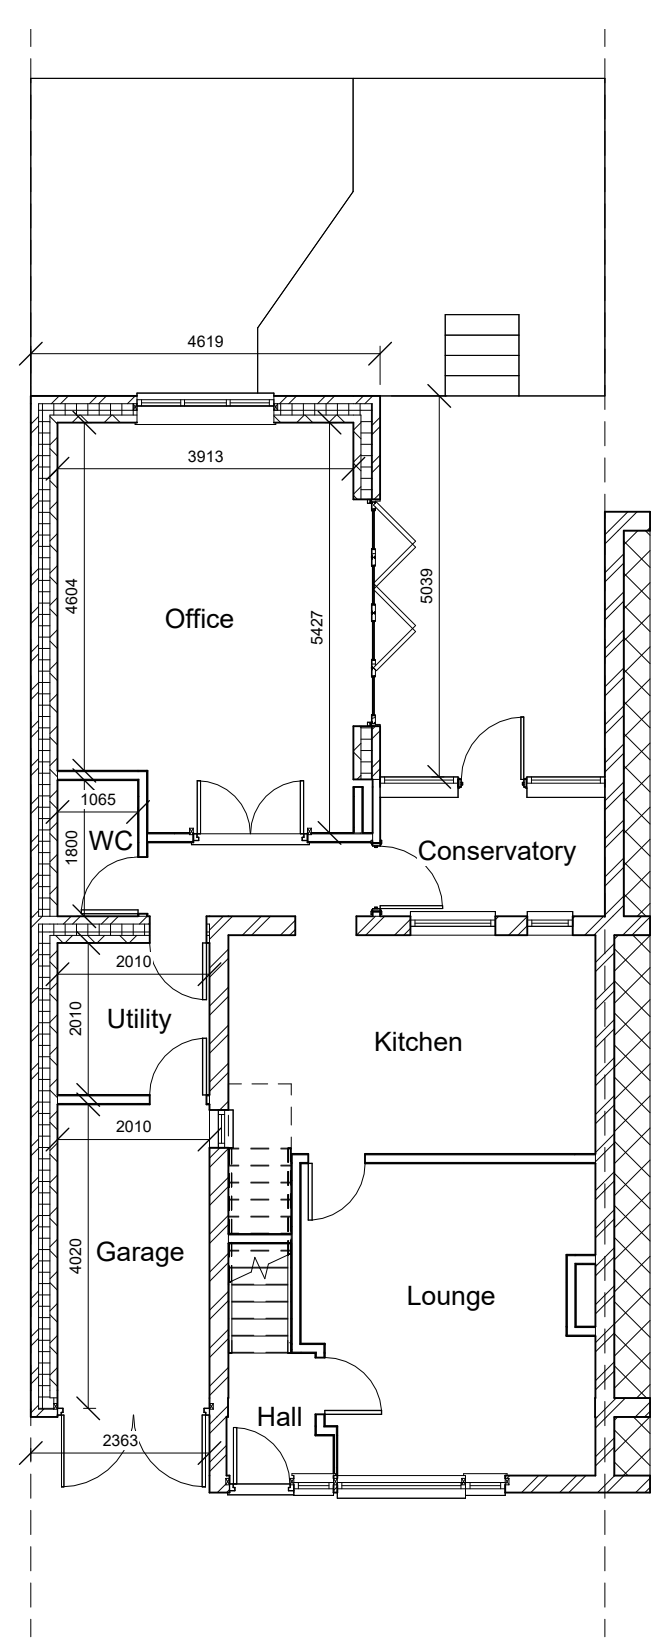

Bartley

12 Lilleker Rise,
Arnold, Nottingham,
NG5 8HS

Ref.No

Drawn by
L Wilde

Rev	Description	Date

Notes:

1 Existing Ground Floor
1 : 100

2 Proposed Ground Floor
1 : 100