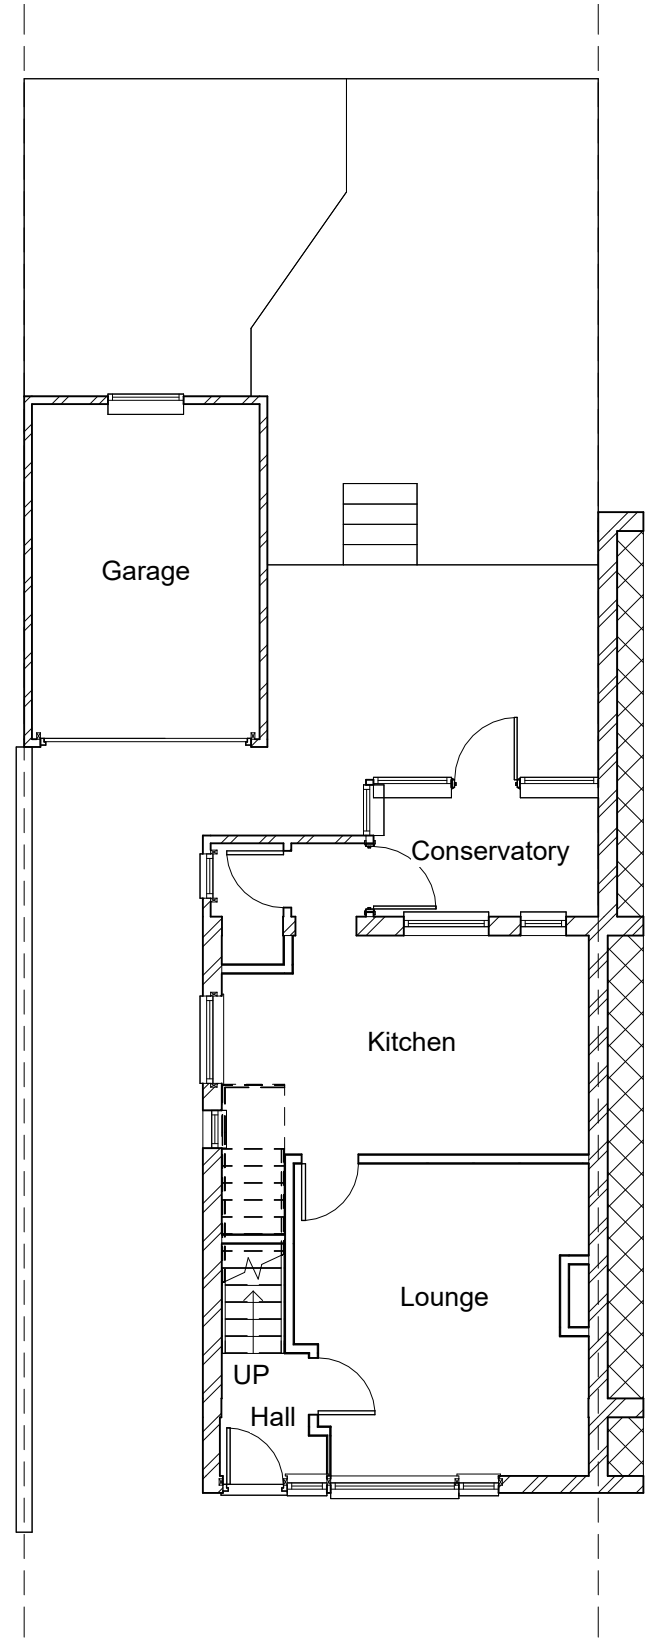

Bartley

12 Lilleker Rise,
Arnold, Nottingham,
NG5 8HS

Ref.No

Drawn by
L Wilde

Rev	Description	Date

Notes:

1 Existing Ground Floor
1 : 100

2 Proposed Ground Floor
1 : 100