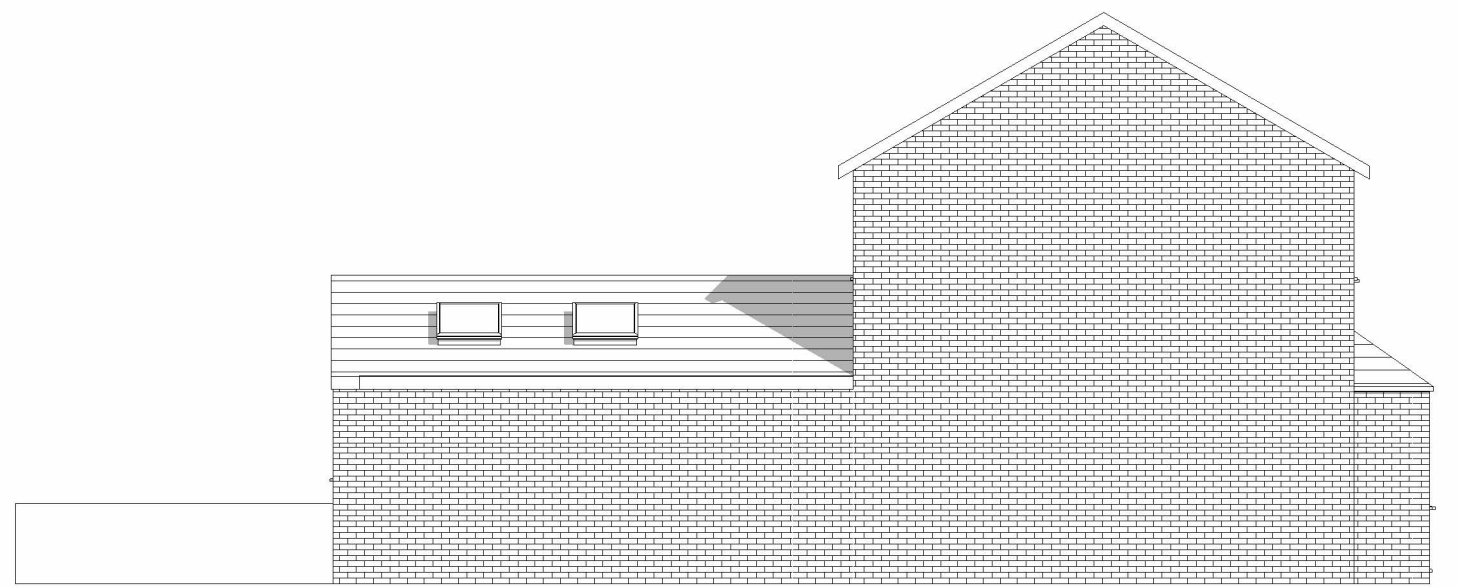

Bartley

12 Lilleker Rise,
Arnold, Nottingham,
NG5 8HS

Ref.No

Drawn by
L Wilde

Rev	Description	Date

Notes:

1 Existing Rear Elevation
1 : 100

2 Proposed Rear Elevation
1 : 100

3 Existing Side B Elevation
1 : 100

4 Proposed Side B Elevation
1 : 100