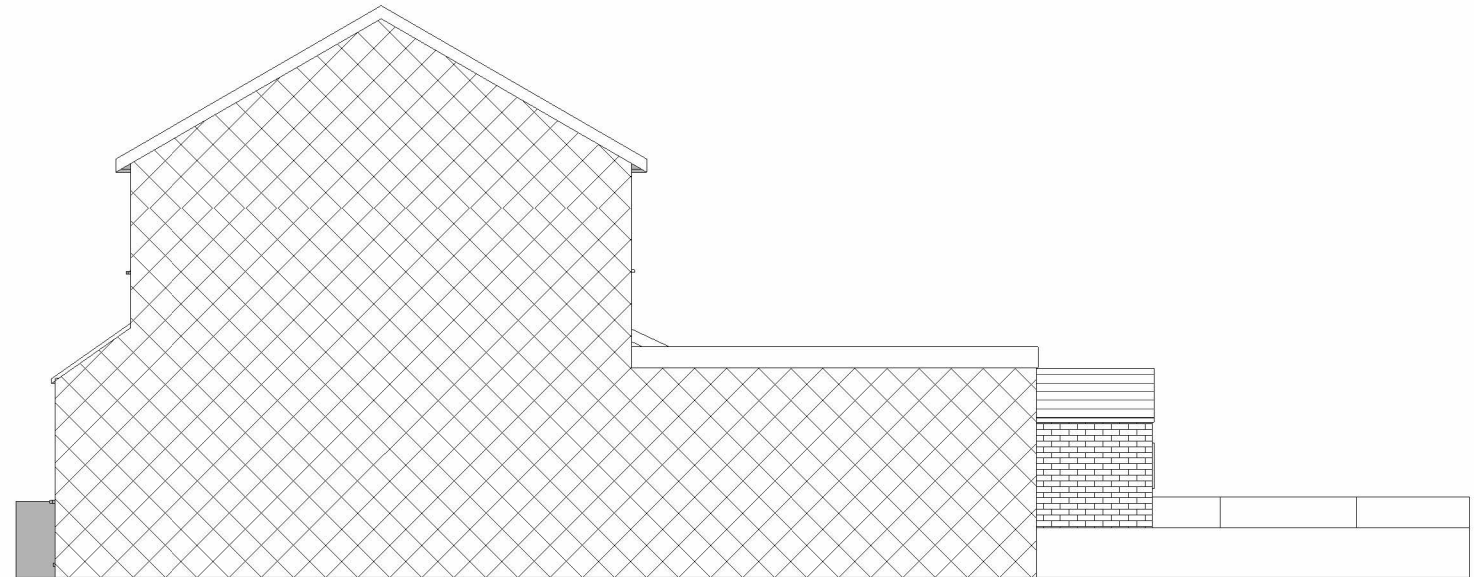

Bartley

12 Lilleker Rise,
Arnold, Nottingham,
NG5 8HS

Ref.No

Drawn by
L Wilde

Rev	Description	Date

Notes:

1 Existing Front Elevation
1 : 100

3 Existing Side A Elevation
1 : 100

2 Proposed Front Elevation
1 : 100

4 Proposed Side A Elevation
1 : 100