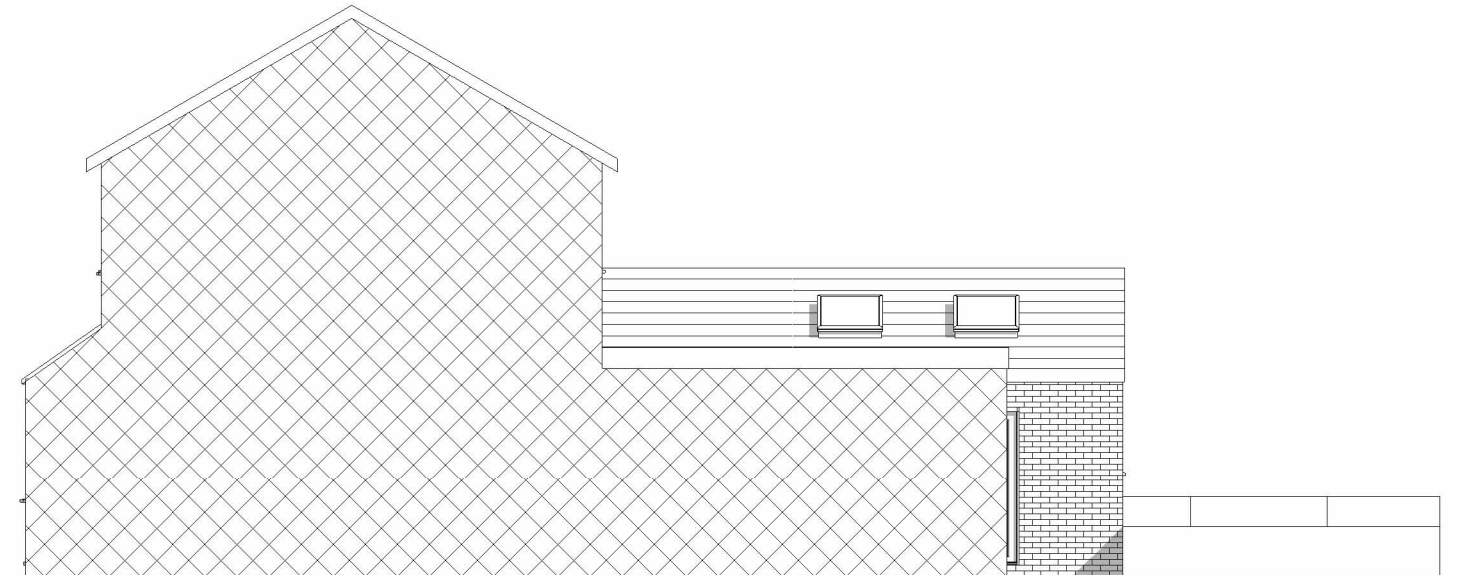

Bartley

12 Lilleker Rise,
Arnold, Nottingham,
NG5 8HS

Ref.No

Drawn by
L Wilde

Rev	Description	Date

Notes:

1 Existing Front Elevation
1 : 100

3 Existing Side A Elevation
1 : 100

2 Proposed Front Elevation
1 : 100

4 Proposed Side A Elevation
1 : 100