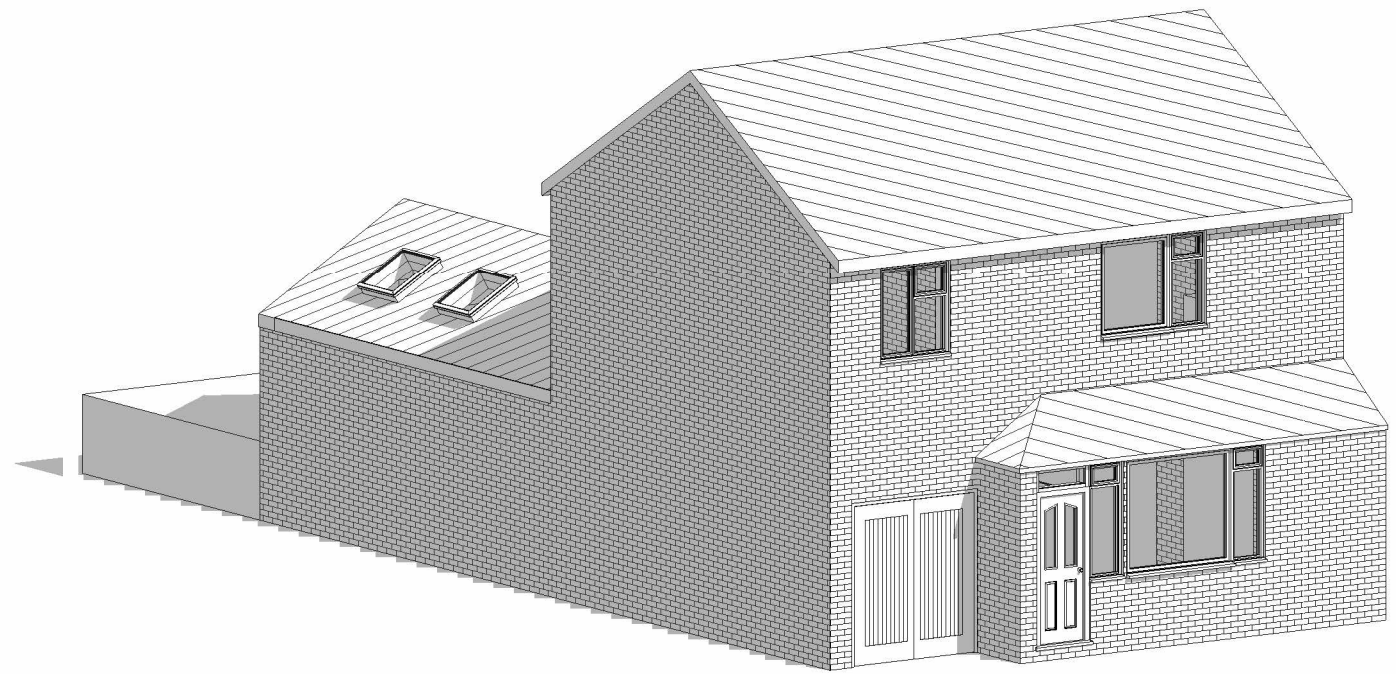

Bartley

12 Lilleker Rise,
Arnold, Nottingham,
NG5 8HS

Ref.No

Drawn by
L Wilde

Rev	Description	Date

Notes:

1 3D View 1

2 3D View 2