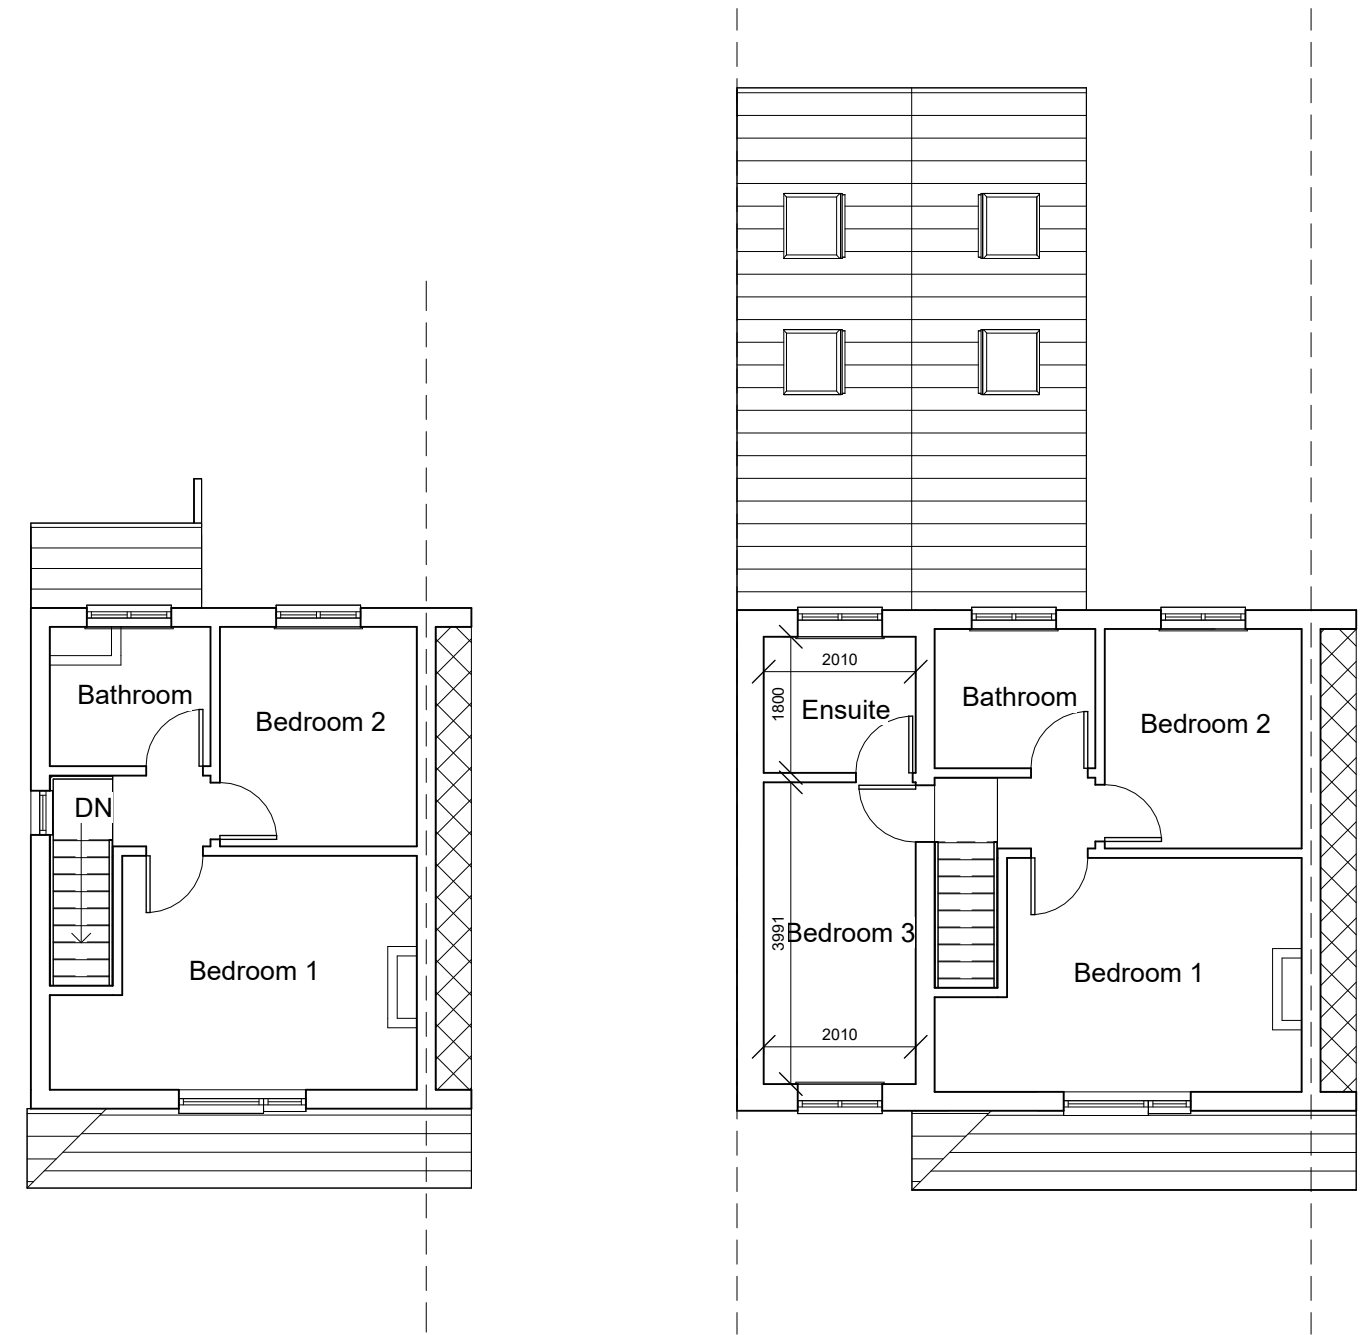

Bartley

12 Lilleker Rise,
Arnold, Nottingham,
NG5 8HS

Ref.No

Drawn by
L Wilde

Rev	Description	Date

Notes:

1 Existing First Floor
1 : 100

2 Proposed First Floor
1 : 100