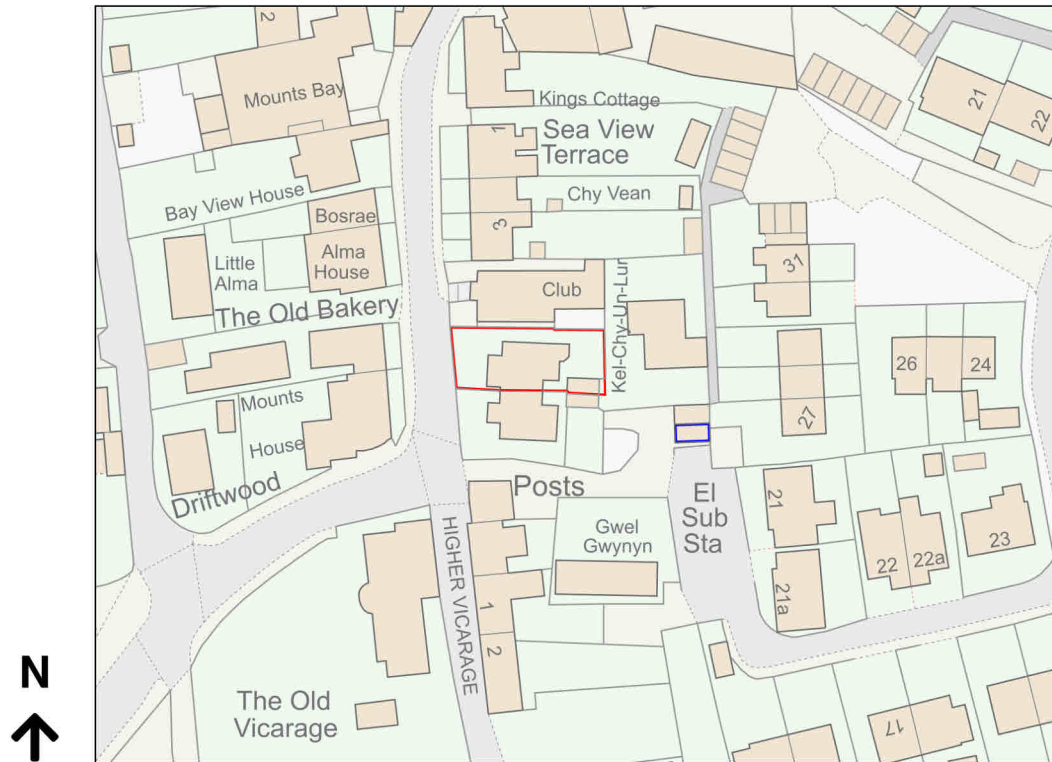

Location Plan

Site Address: Salisbury House, Churchtown, Mullion, TR12 7BZ

Date Produced: 22-Dec-2023

Scale: 1:1250 @A4

Planning Portal Reference: PP-12695550v1