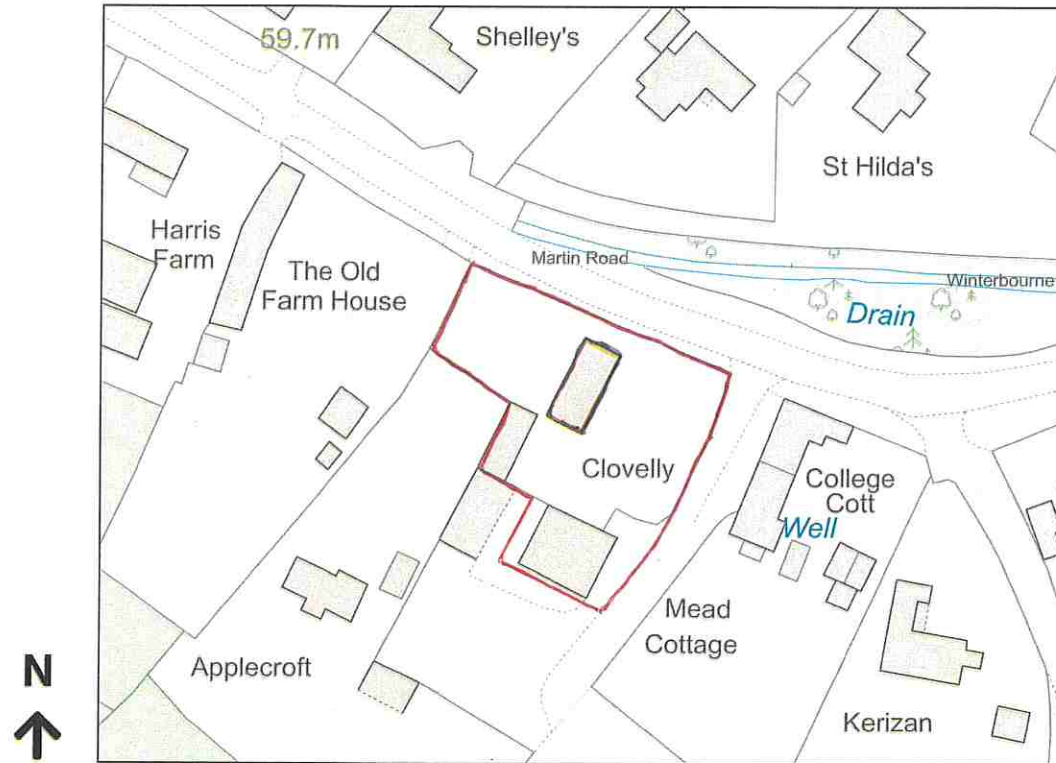

Location Plan

Site Address: Mulberry House, Martin Road, Martin, SP6 3LF

Date Produced: 27-Nov-2023

Scale: 1:1250 @A4

Planning Portal Reference: PP-12634025v1