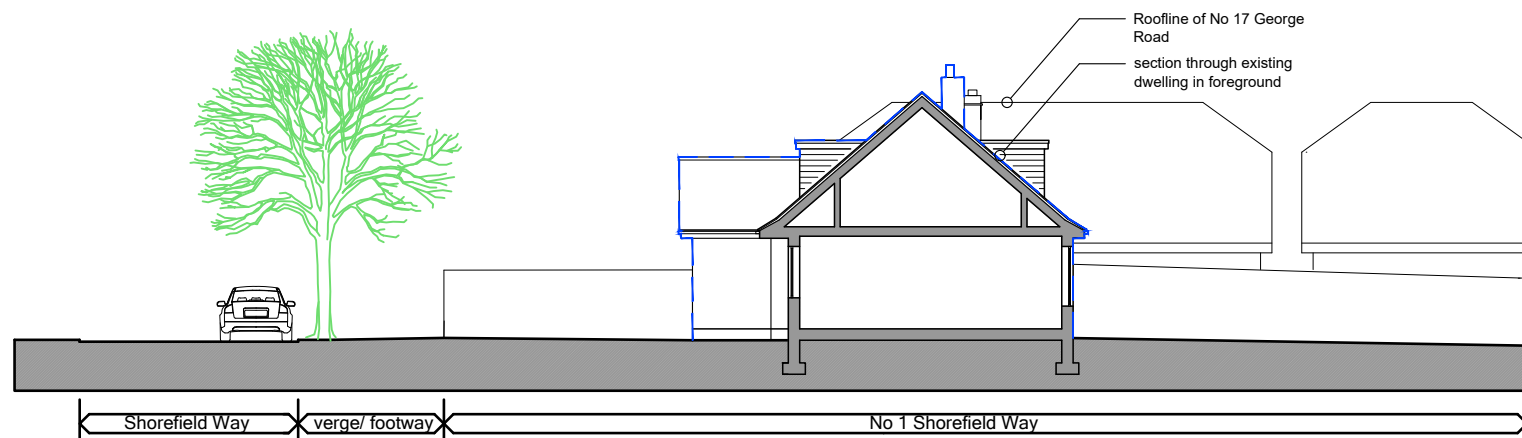

shorefield way

southern elevation in context

north/ south contextual section

existing stretscene & elevations in context

rev.	date	details	drawn	check
issued for: <b>PLANNING</b>				
project:	Replacement Dwelling			
	project no:	2214		
	dwg no:	003		
	rev:			
drawing:	scale:	1:200 @		
Existing streetscene	drawn by:	date:		
& elevations in context	eos	12.05.23		
	checked by:	date:		
	eos	12.05.23		