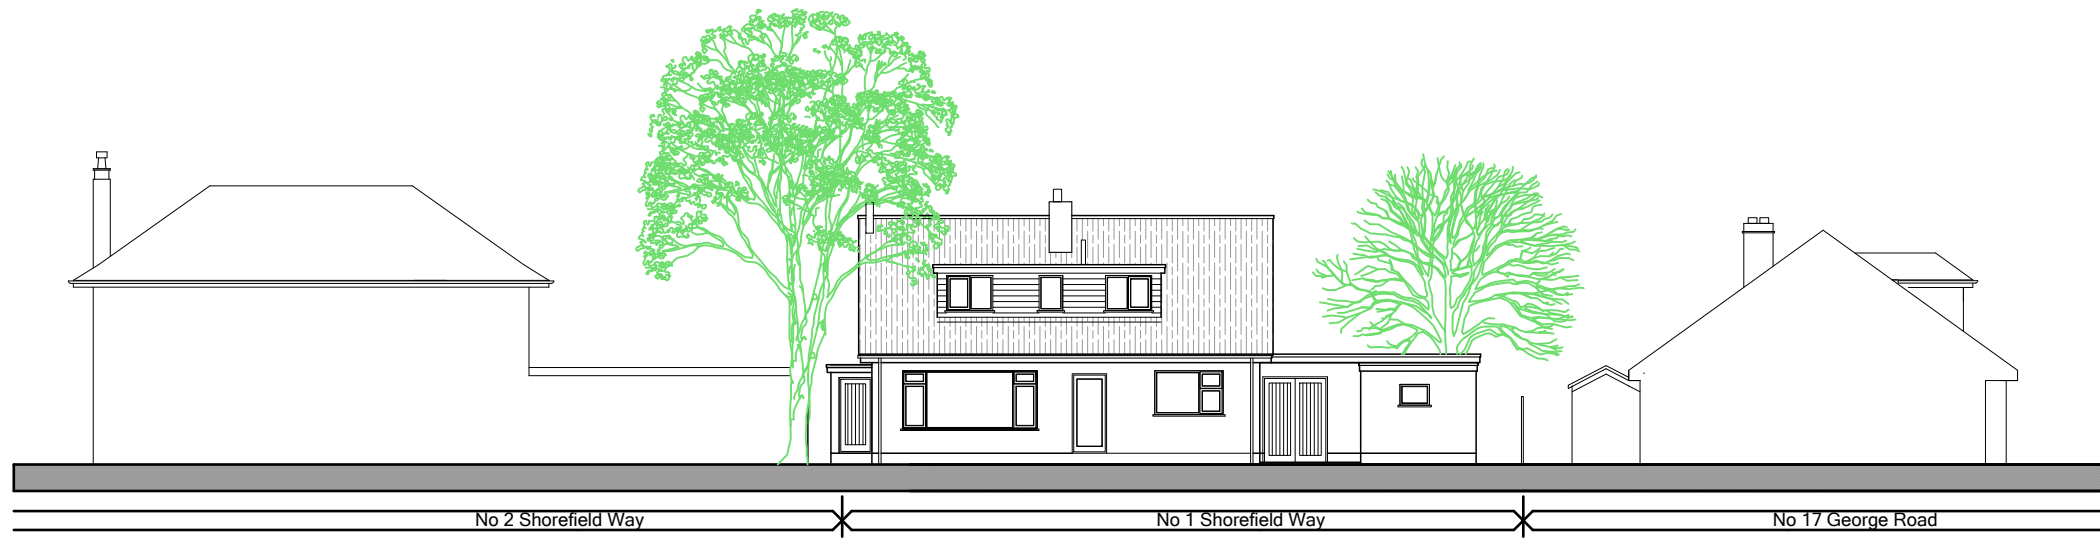

shorefield way

southern elevation in context

north/ south contextual section

existing stretscene & elevations in context

rev.	date	details	drawn	check
issued for: <b>PLANNING</b>				
project:	Replacement Dwelling			
	project no:	2214		
	dwg no:	003		
	rev:			
drawing:	scale:	1:200 @		
Existing streetscene	drawn by:	date:		
& elevations in context	eos	12.05.23		
	checked by:	date:		
	eos	12.05.23		