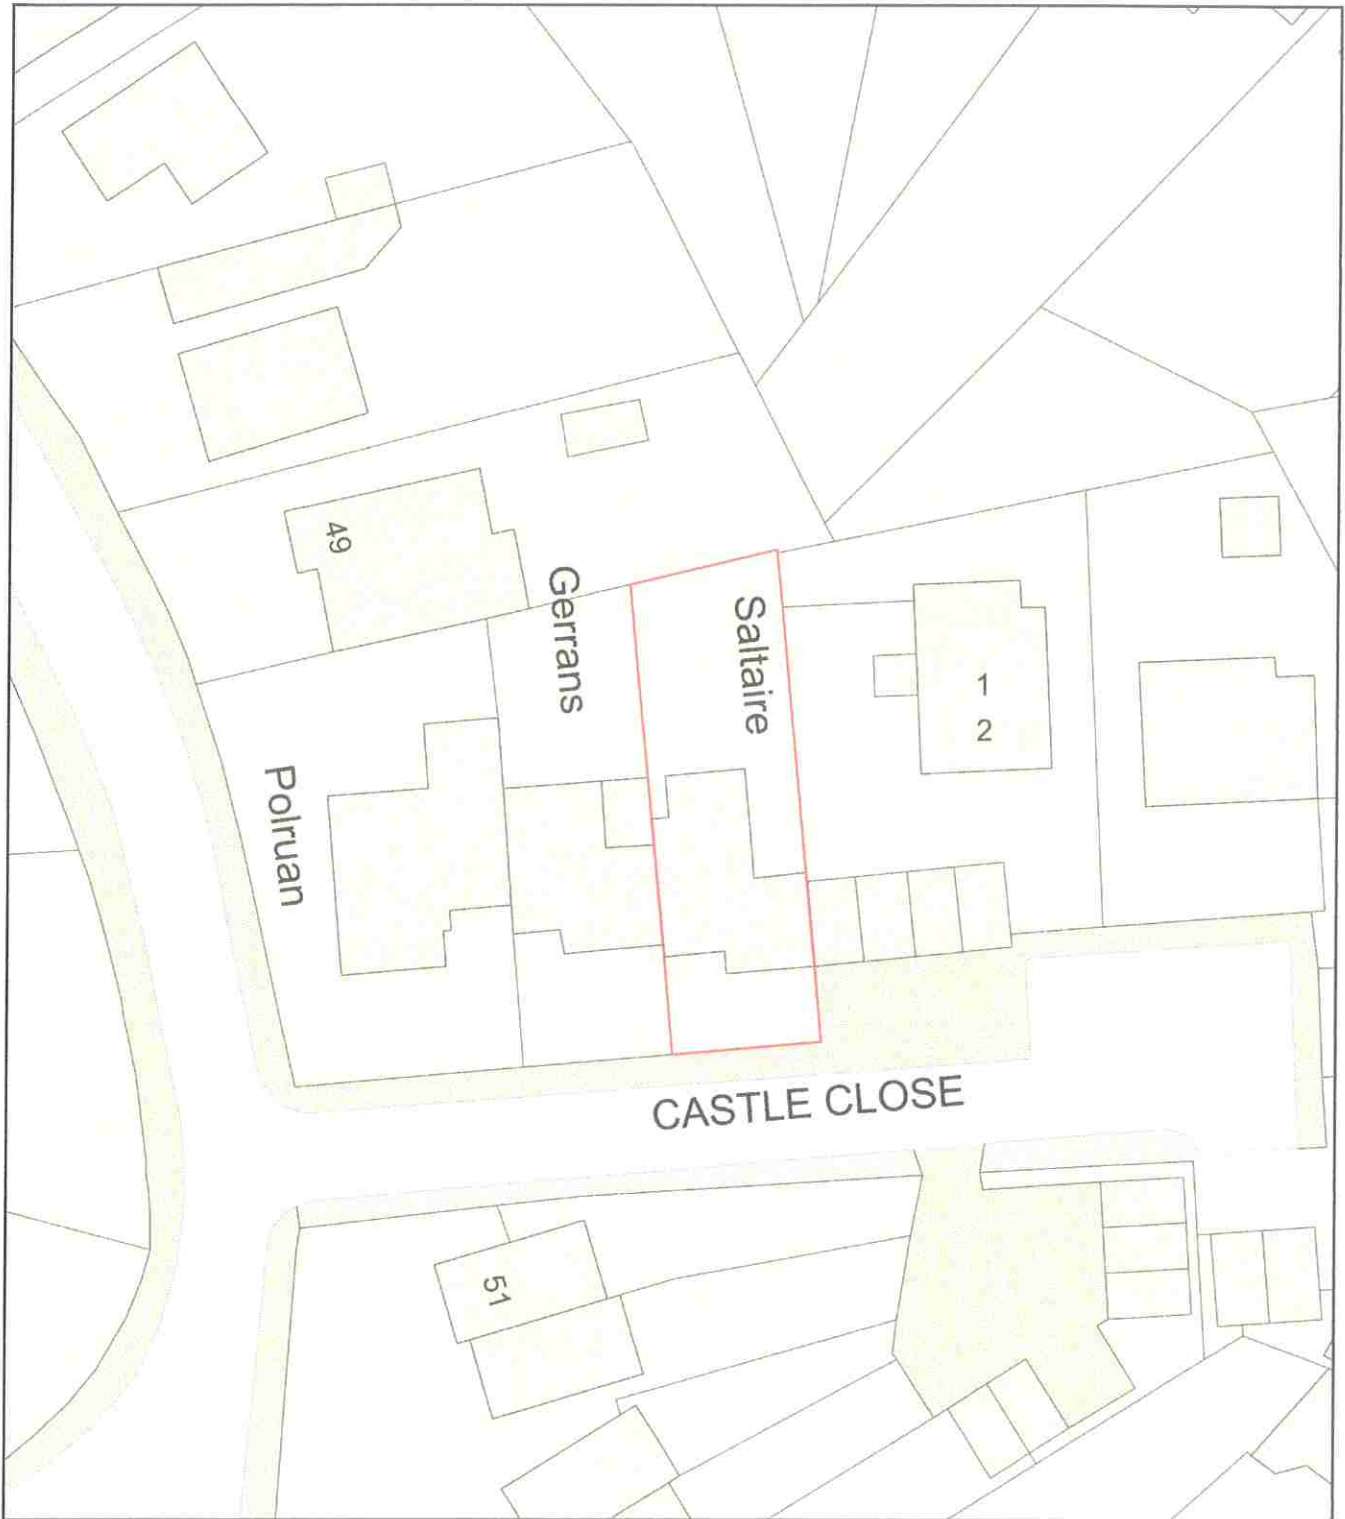

Block plan

Plan Produced for: Ms Bernays

Date Produced: 16 Dec 2023

Plan Reference Number: TQRQM23350094729552

Scale: 1:500 @ A4