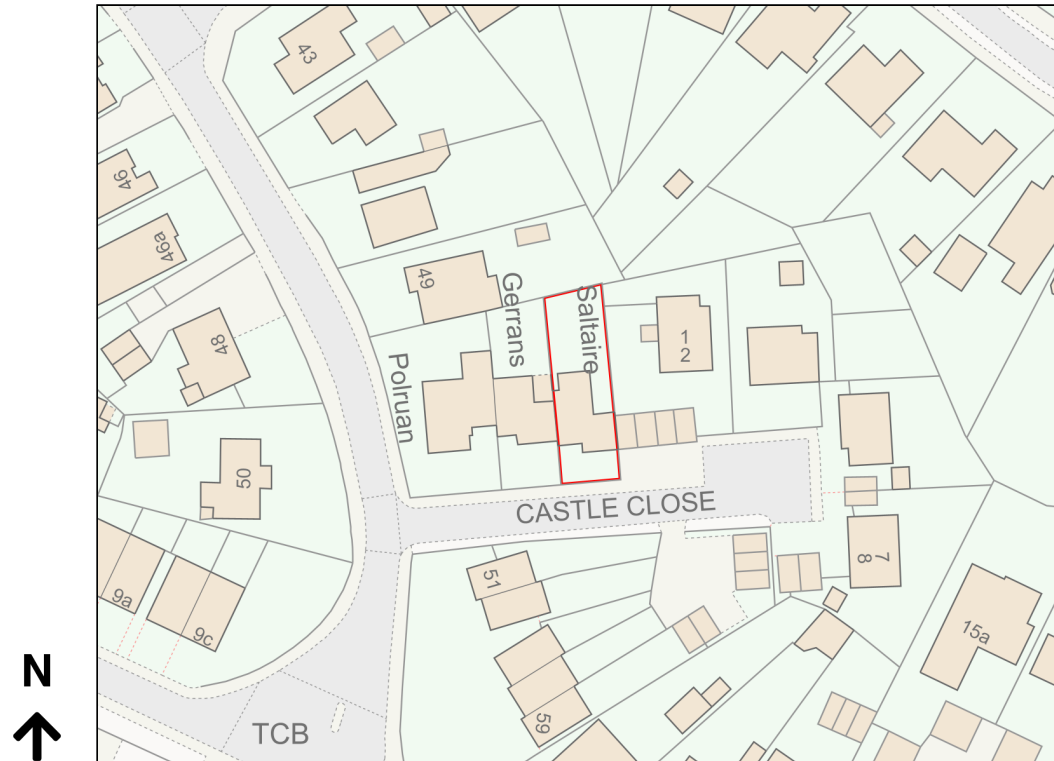

Location Plan

Site Address: Saltaire, Castle Close, Milford-on-sea, SO41 0QB

Date Produced: 11-Dec-2023

Scale: 1:1250 @A4

Planning Portal Reference: PP-12658278v1