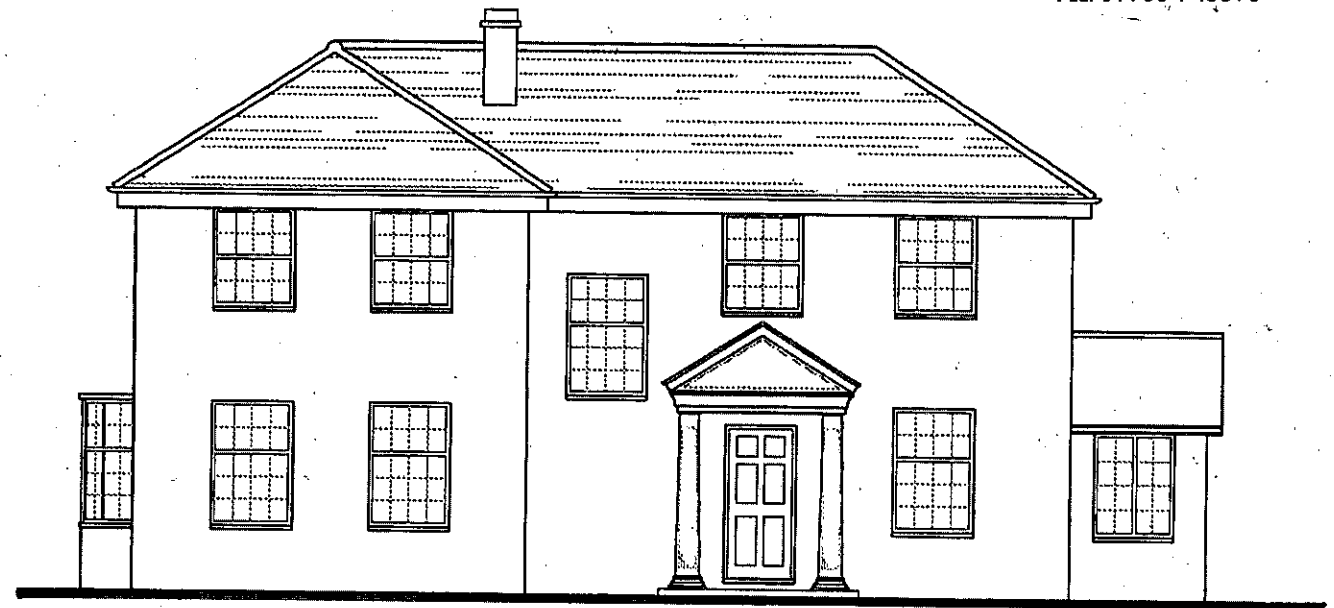

A3

A3 PAPER SIZE

North-West Elevation

Proposed Elevations 1/100

**JAYE FORD  
ARCHITECTURE LTD**

MANLEYS  
MANLEYS HILL  
STORRINGTON  
WEST SUSSEX RH20 4BT  
TEL: 01903 745393

Part North-East Elevation

Part South-West Elevation

*Redevelopment:*  
PICKWICK  
TURNPIKE ROAD  
AMBERLEY  
WEST SUSSEX BN18 9LX

Drawing no. 2888/8