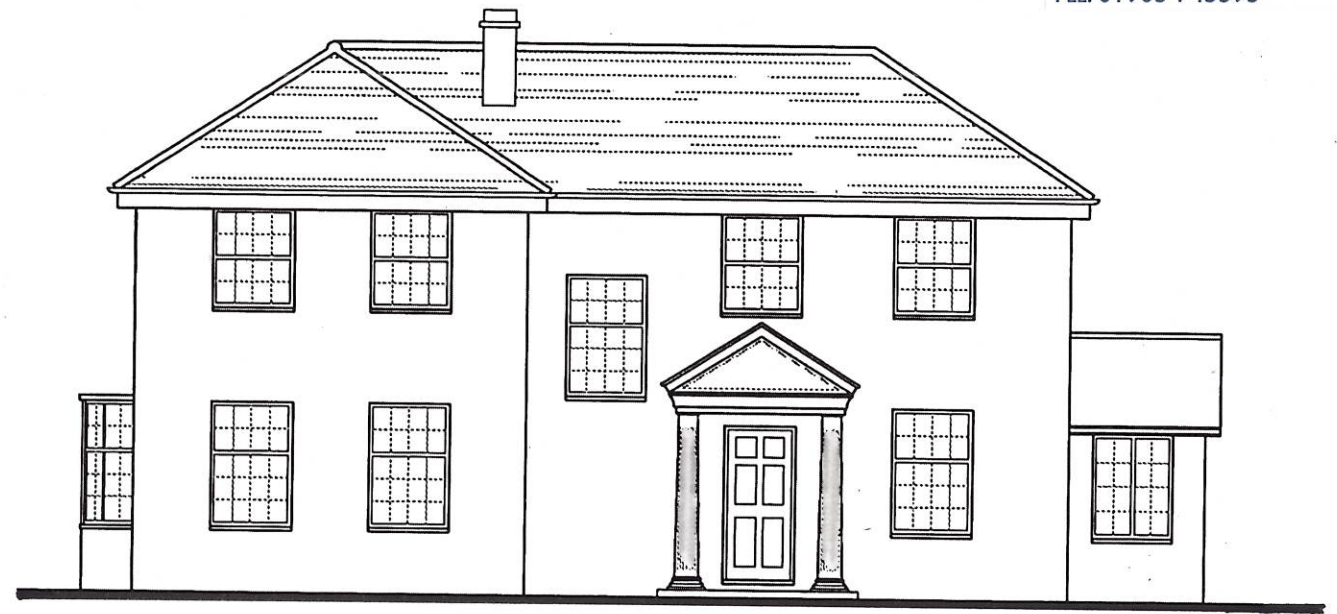

A3

A3 PAPER SIZE

North-West Elevation

JAYE FORD
ARCHITECTURE LTD

MANLEYS
MANLEYS HILL
STORRINGTON
WEST SUSSEX RH20 4BT
TEL: 01903 745393

Existing Elevations 1/100

Part North-East Elevation

Part South-West Elevation

Redevelopment:
PICKWICK
TURNPIKE ROAD
AMBERLEY
WEST SUSSEX BN18 9LX

Drawing no. 2888/4