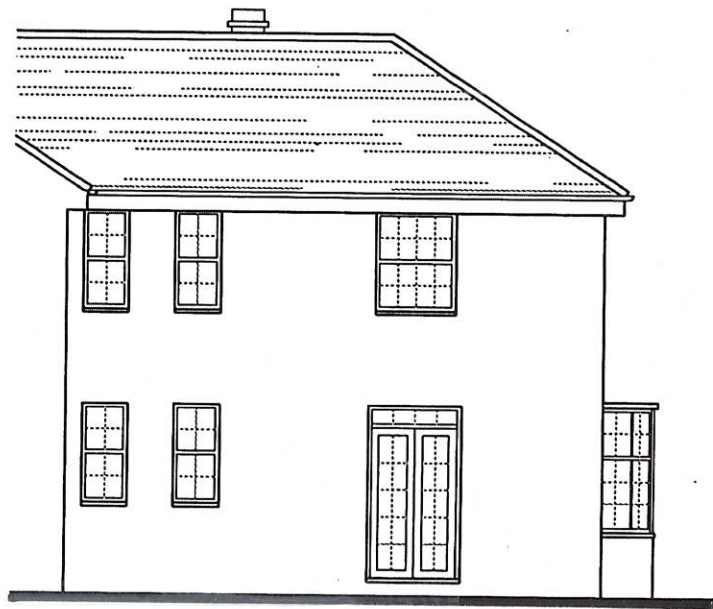

A3

A3 PAPER SIZE

North-West Elevation

JAYE FORD
ARCHITECTURE LTD

MANLEYS
MANLEYS HILL
STORRINGTON
WEST SUSSEX RH20 4BT
TEL: 01903 745393

Existing Elevations 1/100

Part North-East Elevation

Part South-West Elevation

Redevelopment:
PICKWICK
TURNPIKE ROAD
AMBERLEY
WEST SUSSEX BN18 9LX

Drawing no. 2888/4