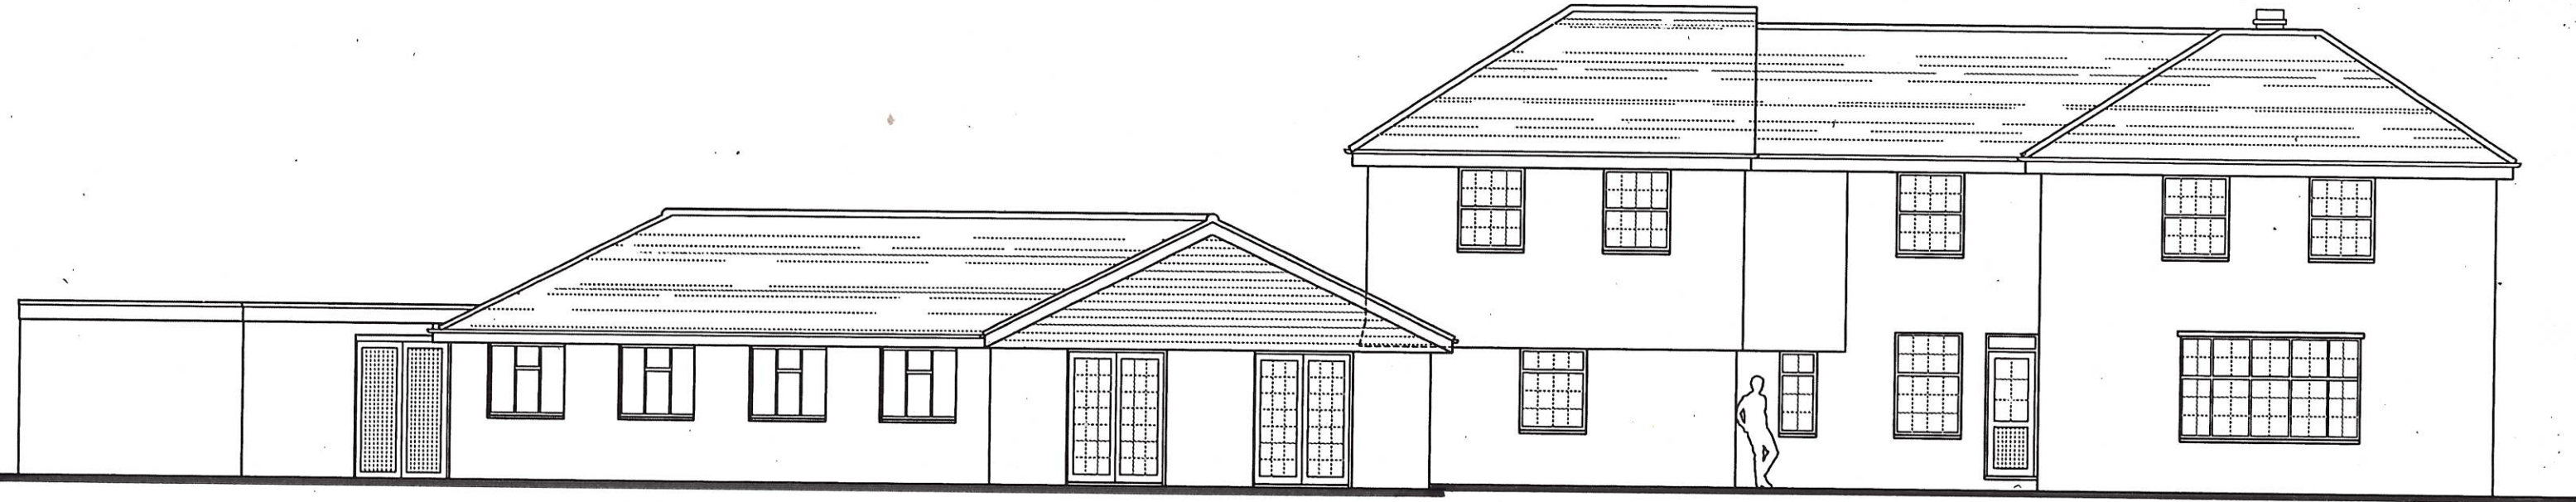

A3

A3 PAPER SIZE

North-West Elevation

JAYE FORD
ARCHITECTURE LTD

MANLEYS
MANLEYS HILL
STORRINGTON
WEST SUSSEX RH20 4BT
TEL: 01903 745393

Existing Elevations 1/100

Part North-East Elevation

Part South-West Elevation

Redevelopment:
PICKWICK
TURNPIKE ROAD
AMBERLEY
WEST SUSSEX BN18 9LX

Drawing no. 2888/4