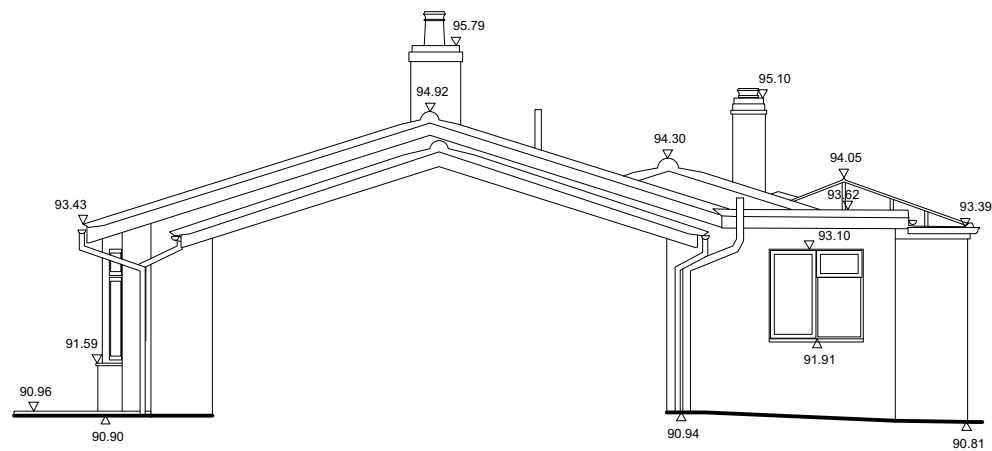

Datum 89.00 m

1 - Existing South Elevation

Datum 89.00 m

2 - Existing East Elevation

© All rights reserved
All dimensions to be checked on site

Notes:

- Existing
- Proposed
- Demolished

Rev	Date	Description	Drwn	Chkd

Drawing Title: **Existing Elevations (1 of 2)**

Drawn	Checked	Date	Scale@A3	Job No.	Drawing Number	Rev
JK	EP	Dec 23	1:100	1516	BB_EX_0020	