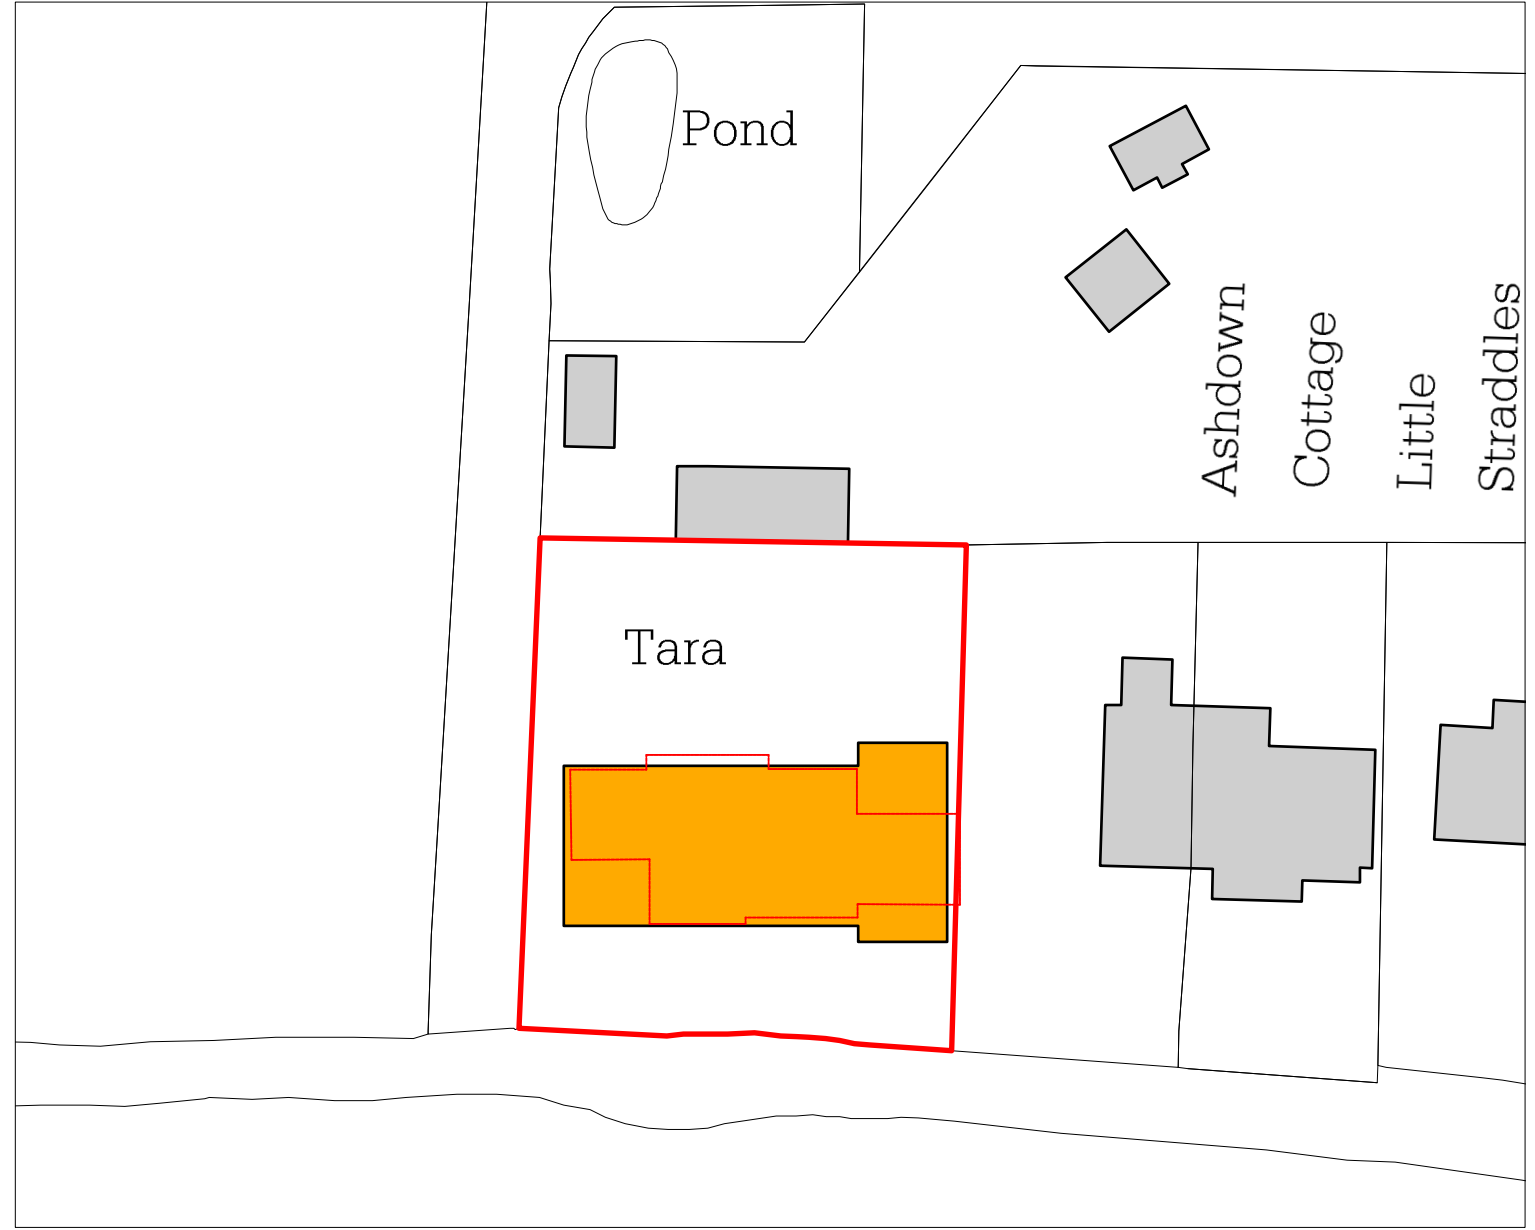

Location Plan 1:1250

Block Plan 1:500

© All rights reserved
All dimensions to be checked on site

Lewes Office
Cooksbridge Station House - Cooksbridge - Nr. Lewes
East Sussex - BN8 4SW

+44 (0)1273 400319
info@bakerbrown.studio
bakerbrown.studio

Notes:

Area of land concerned with the application

- Existing 
- Proposed 
- Demolished 

| Rev | Date | Description | Drwn | Chkd |
|-----|----------|----------------------------|------|------|
| A | 22/08/23 | Amendments to the drawings | JK | EP |

BakerBrown

Job Name: **Tara_Underhill Lane** Status: **Planning**

Drawing Title: **Location & Block Plan**

| Drawn | Checked | Date | Scale@A3 | Job No. | Drawing Number | Rev |
|-------|---------|--------|----------|---------|----------------|-----|
| JK | EP | Dec 23 | - | 1516 | BB_EX_0001 | A |