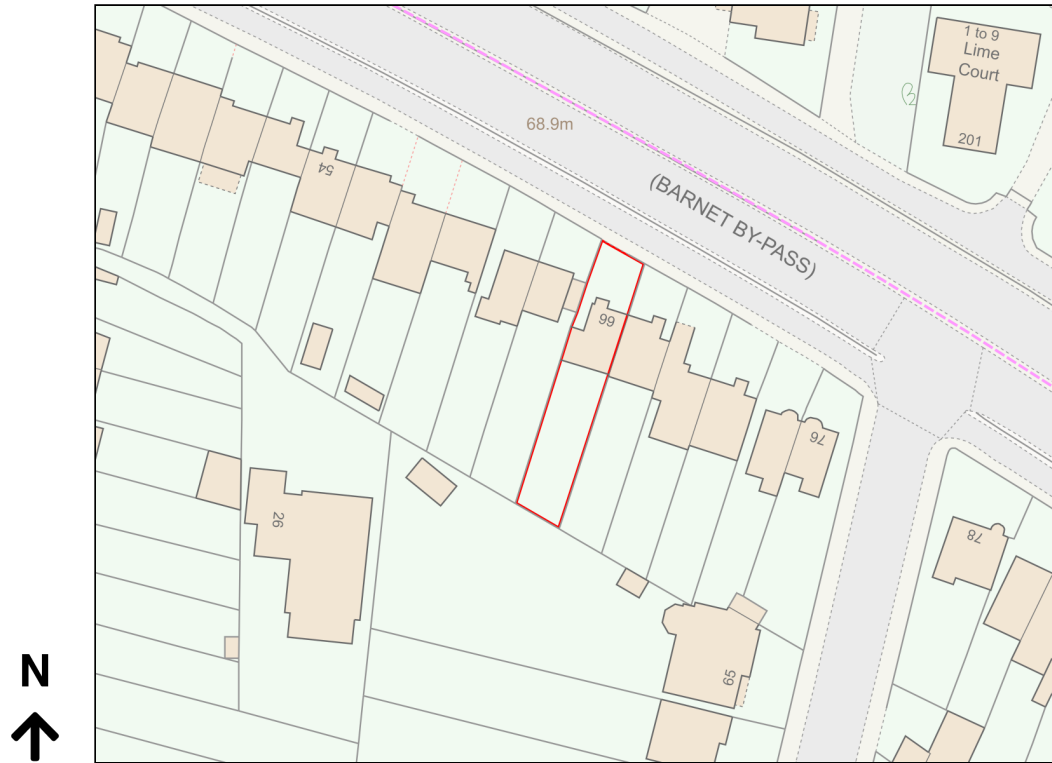

Location Plan

Site Address: 66, Great North Way, Hendon, London, NW4 1HS

Date Produced: 31-Dec-2023

Scale: 1:1250 @A4

Planning Portal Reference: PP-12581582v1