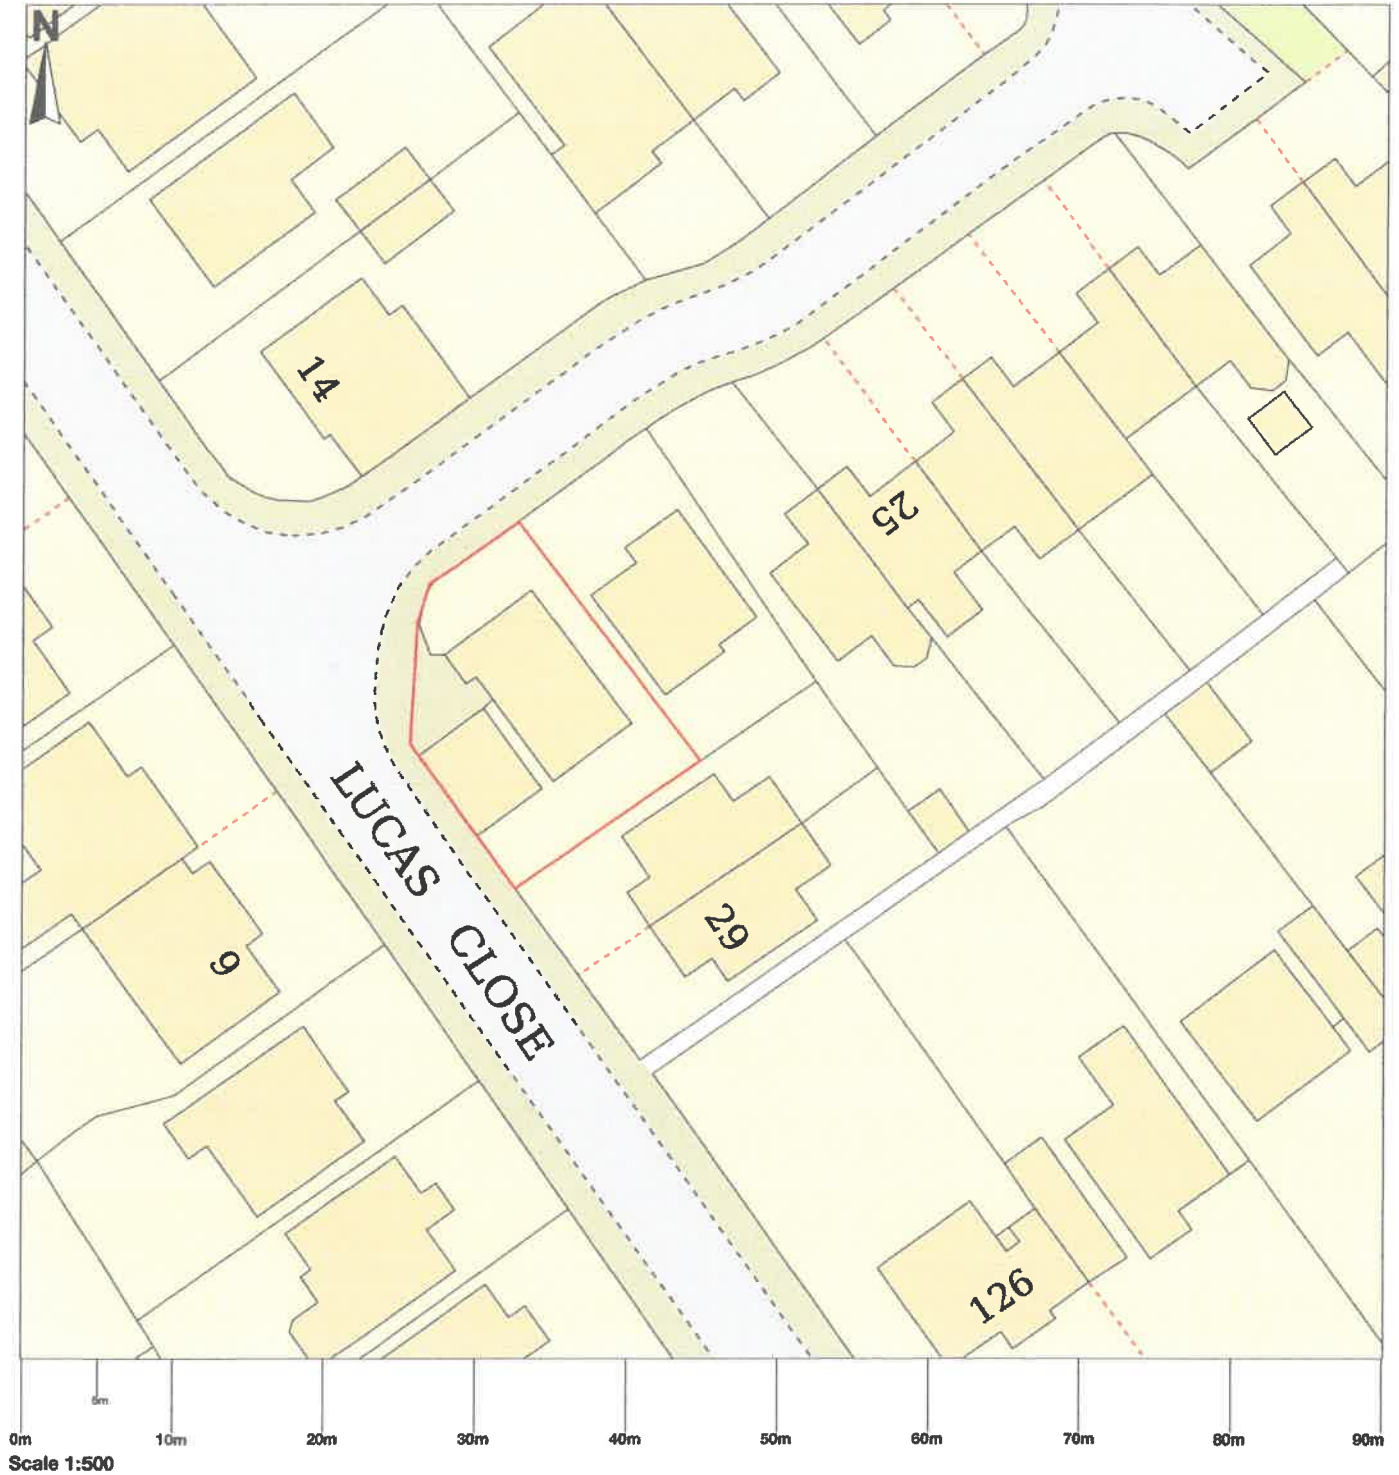

Ref# 23/02741/HOU

27 Lucas Close, Yateley, GU46 6JD

© Crown copyright and database rights 2023 OS 100054135. Map area bounded by: 481595,160170 481685,160260. Produced on 21 December 2023 from the OS National Geographic Database. Supplied by UKPlanningMaps.com. Unique plan reference: b90e/uk/1039971/1401315