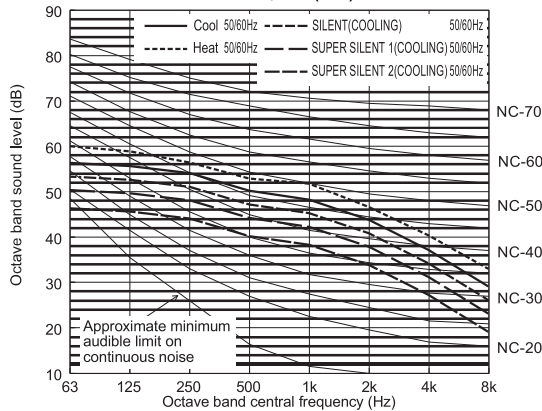

Sound level of PUMY-SP125VKM, YKM(-BS)

		63	125	250	500	1k	2k	4k	8k	dB(A)
Standard Cooling	50/60Hz	56.3	55.6	54.1	50.2	48.3	43.8	37.2	29.1	53.0
Standard Heating	50/60Hz	60.0	58.9	56.4	52.9	51.8	46.6	40.3	33.0	56.0
SILENT(COOLING)	50/60Hz	53.3	52.6	51.1	47.2	45.3	40.8	34.2	26.1	50.0
SUPER SILENT 1(COOLING)	50/60Hz	50.3	49.6	48.1	44.2	42.3	37.8	31.2	23.1	47.0
SUPER SILENT 2(COOLING)	50/60Hz	46.3	45.6	44.1	40.2	38.3	33.8	27.2	19.1	43.0

PUMY-SP-VKM, YKM/PUMY-P-VKM4, YKME14, YKM2