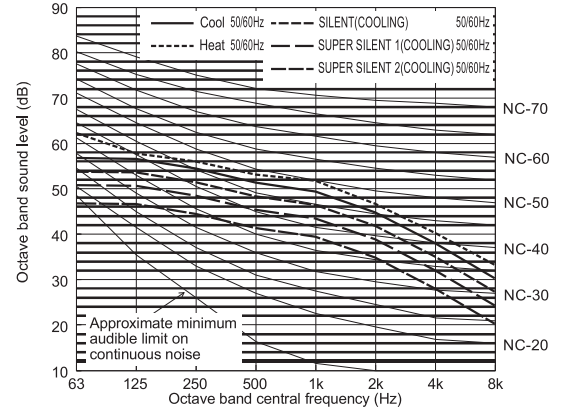

Sound level of PUMY-SP140VKM, YKM(-BS)

		63	125	250	500	1k	2k	4k	8k	dB(A)
Standard Cooling	50/60Hz	56.8	56.6	54.5	51.3	49.4	44.8	38.0	30.3	54.0
Standard Heating	50/60Hz	62.3	57.8	56.1	53.1	51.8	46.7	40.3	33.2	56.0
SILENT(COOLING)	50/60Hz	53.8	53.6	51.5	48.3	46.4	41.8	35.0	27.3	51.0
SUPER SILENT 1(COOLING)	50/60Hz	50.8	50.6	48.5	45.3	43.4	38.8	32.0	24.3	48.0
SUPER SILENT 2(COOLING)	50/60Hz	46.8	46.6	44.5	41.3	39.4	34.8	28.0	20.3	44.0