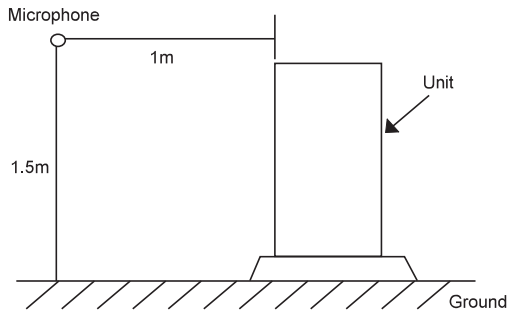

Measurement condition
PUMY-SP112, 125, 140VKM(-BS)
PUMY-SP112, 125, 140YKM(-BS)