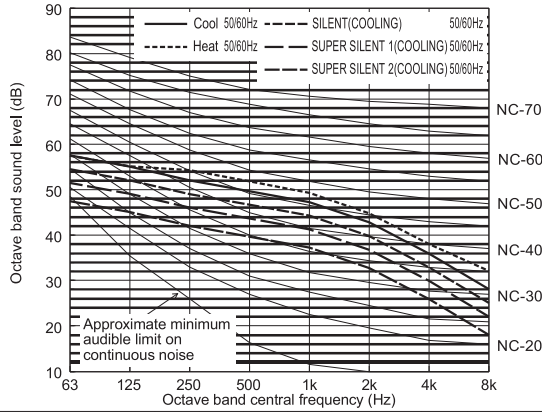

Sound level of PUMY-SP112VKM, YKM(-BS)

		63	125	250	500	1k	2k	4k	8k	dB(A)
Standard Cooling	50/60Hz	57.5	55.1	52.0	49.6	47.3	42.8	35.9	28.1	52.0
Standard Heating	50/60Hz	57.4	55.1	54.3	51.8	49.3	44.8	38.0	32.1	54.0
SILENT(COOLING)	50/60Hz	54.5	52.1	49.0	46.6	44.3	39.8	32.9	25.1	49.0
SUPER SILENT 1(COOLING)	50/60Hz	51.5	49.1	46.0	43.6	41.3	36.8	29.9	22.1	46.0
SUPER SILENT 2(COOLING)	50/60Hz	47.5	45.1	42.0	39.6	37.3	32.8	25.9	18.1	42.0