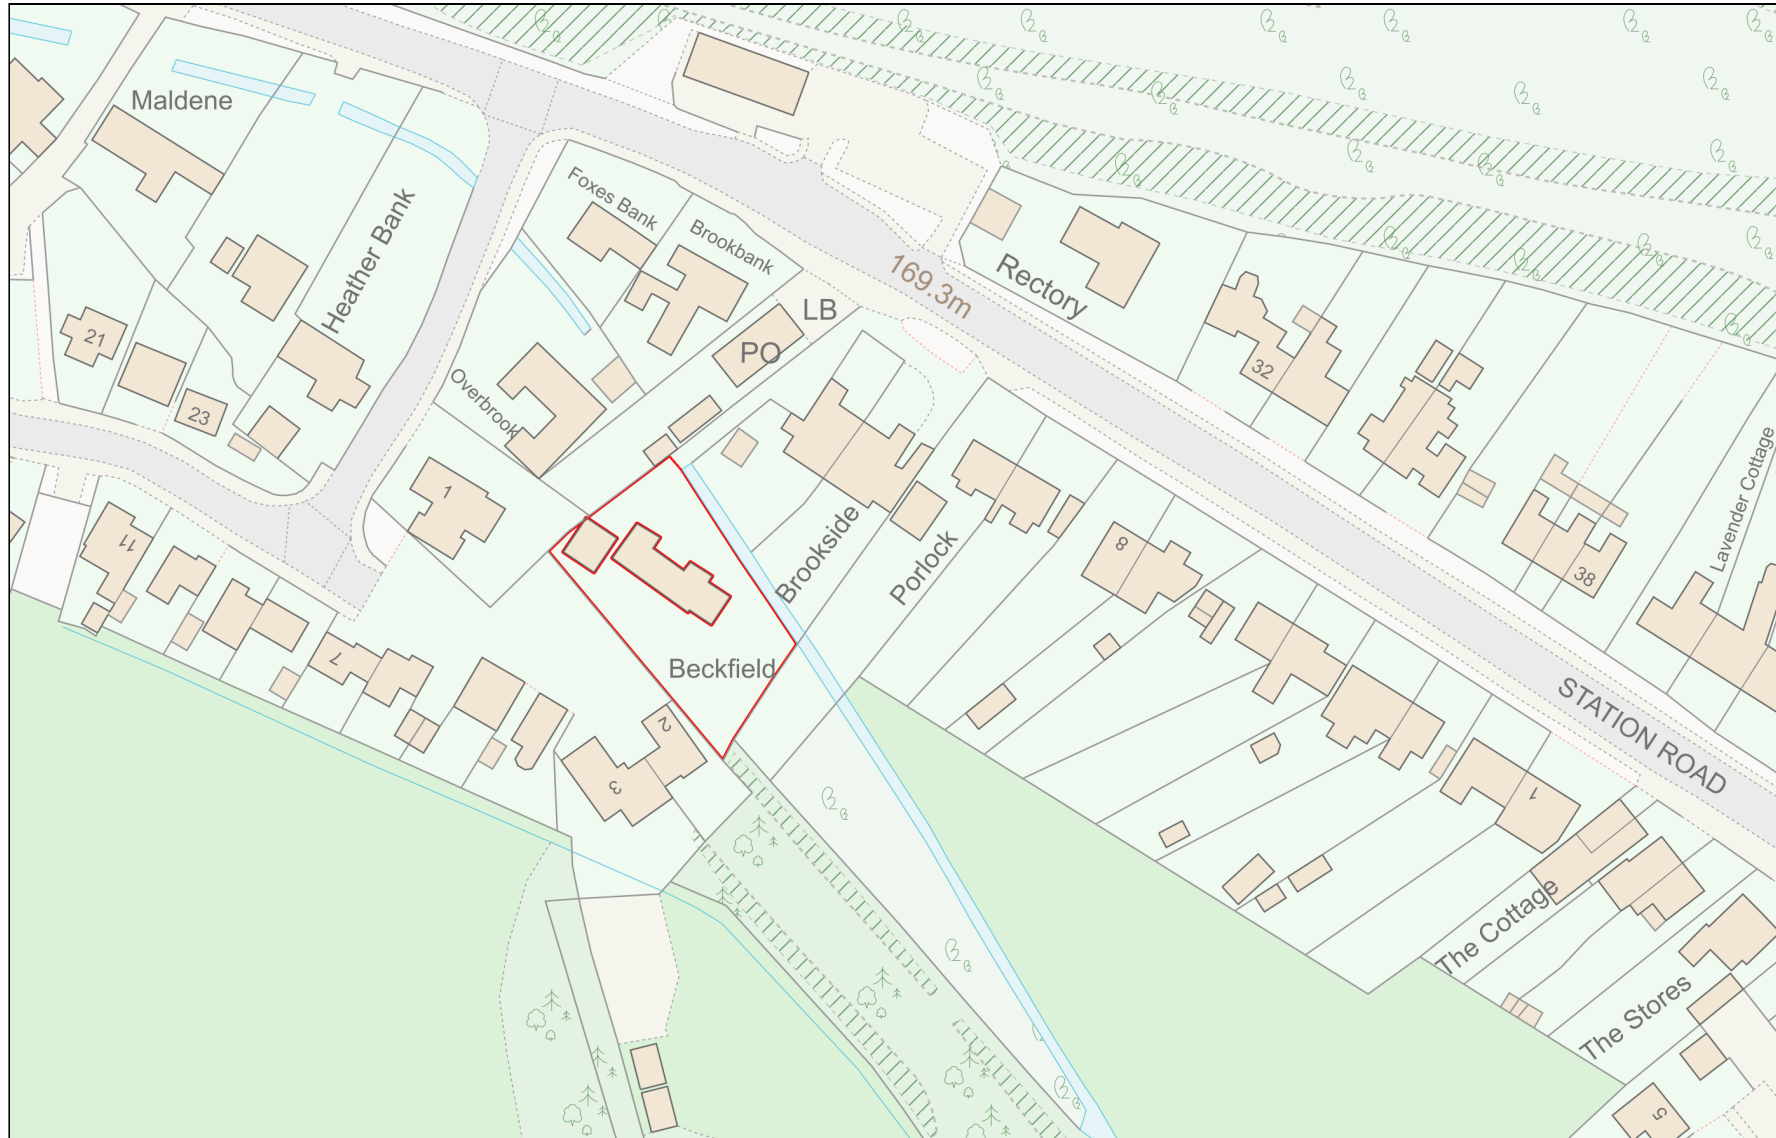

Location Plan

Site Address: Beckfield, Station Road, Andoversford, GL54 4HP

Date Produced: 03-Dec-2023

Scale: 1:1250 @A4

Planning Portal Reference: PP-12649048v1