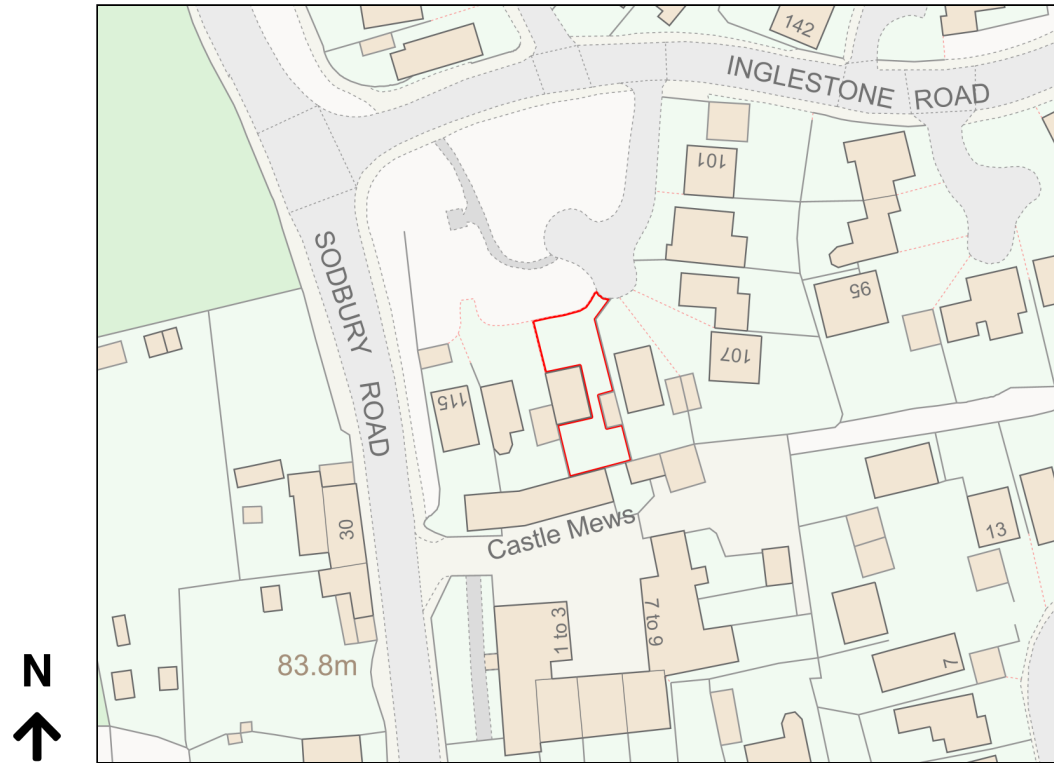

Location Plan

Site Address: 111, Inglestone Road, Wickwar, GL12 8PH

Date Produced: 02-Jan-2024

Scale: 1:1250 @A4

Planning Portal Reference: PP-12705239v1