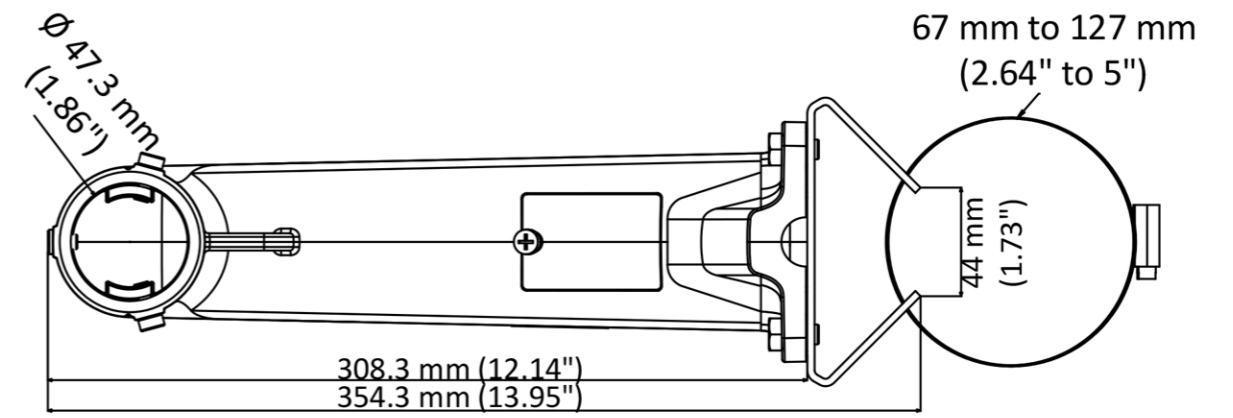

4m security camera pole

6m security camera pole

security camera mounting bracket

DS-1602ZJ-Pole-P Vertical Pole Mount for Speed Dome

Feature

- Aluminum alloy, Steel, and Stainless Steel with surface spray treatment
- The hook for safety rope facilitates speed dome's installation
- Waterproof design

Dimension

Available Model

DS-1602ZJ-Pole-P

Parameter

Model	DS-1602ZJ-Pole-P
Parameters	Vertical Pole Mount for Speed Dome
Appearance	Platinum Gray
Material	Aluminum Alloy, Steel, and Stainless Steel
Dimension	354.3 mm × 194.0 mm × 117.0 mm (13.95" × 7.64" × 4.61")
Weight	2040 g (4.50 lb.)