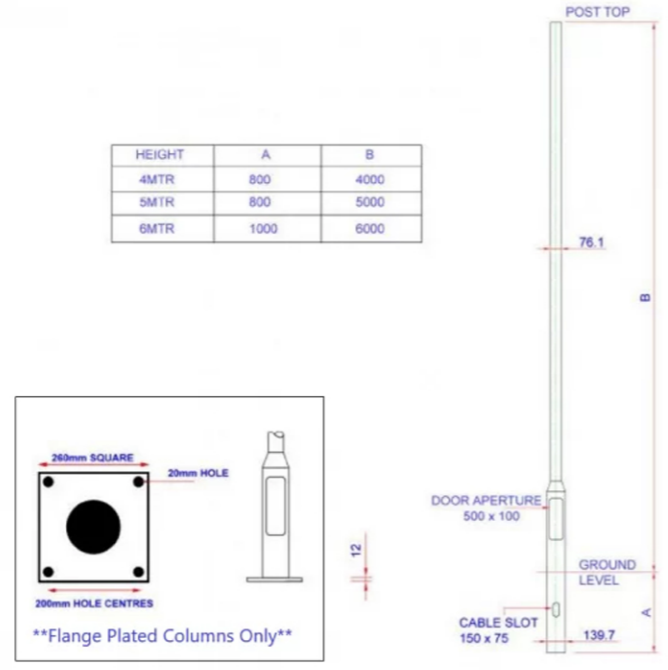

4m security camera pole

6m security camera pole

security camera mounting bracket

DS-1602ZJ-Pole-P Vertical Pole Mount for Speed Dome

Feature

- Aluminum alloy, Steel, and Stainless Steel with surface spray treatment
- The hook for safety rope facilitates speed dome's installation
- Waterproof design

Dimension

Available Model

DS-1602ZJ-Pole-P

Parameter

Model	DS-1602ZJ-Pole-P
Parameters	Vertical Pole Mount for Speed Dome
Appearance	Platinum Gray
Material	Aluminum Alloy, Steel, and Stainless Steel
Dimension	354.3 mm × 194.0 mm × 117.0 mm (13.95" × 7.64" × 4.61")
Weight	2040 g (4.50 lb.)