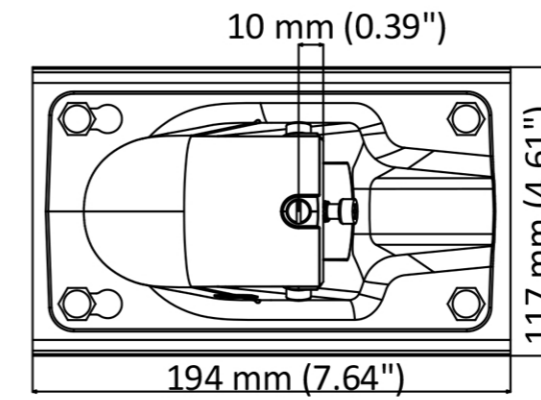

4m security camera pole

6m security camera pole

security camera mounting bracket

DS-1602ZJ-Pole-P Vertical Pole Mount for Speed Dome

Feature

- Aluminum alloy, Steel, and Stainless Steel with surface spray treatment
- The hook for safety rope facilitates speed dome's installation
- Waterproof design

Dimension

Available Model

DS-1602ZJ-Pole-P

Parameter

Model	DS-1602ZJ-Pole-P
Parameters	Vertical Pole Mount for Speed Dome
Appearance	Platinum Gray
Material	Aluminum Alloy, Steel, and Stainless Steel
Dimension	354.3 mm × 194.0 mm × 117.0 mm (13.95" × 7.64" × 4.61")
Weight	2040 g (4.50 lb.)