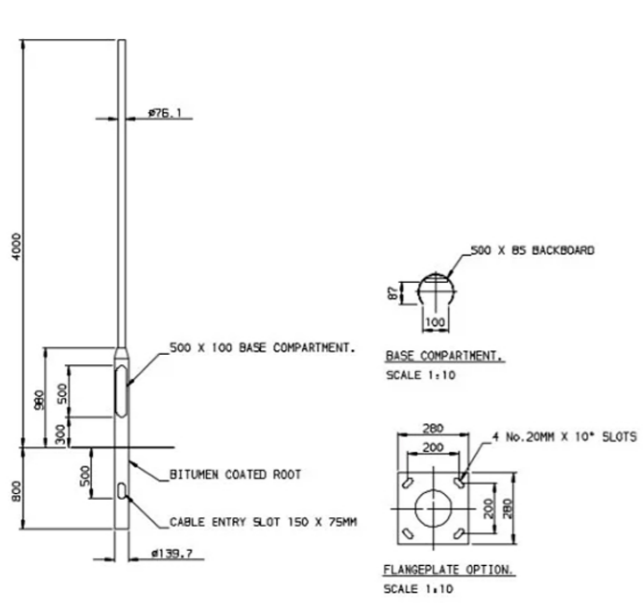

4m security camera pole

6m security camera pole

security camera mounting bracket

DS-1602ZJ-Pole-P Vertical Pole Mount for Speed Dome

Feature

- Aluminum alloy, Steel, and Stainless Steel with surface spray treatment
- The hook for safety rope facilitates speed dome's installation
- Waterproof design

Dimension

Available Model

DS-1602ZJ-Pole-P

Parameter

Model	DS-1602ZJ-Pole-P
Parameters	Vertical Pole Mount for Speed Dome
Appearance	Platinum Gray
Material	Aluminum Alloy, Steel, and Stainless Steel
Dimension	354.3 mm × 194.0 mm × 117.0 mm (13.95" × 7.64" × 4.61")
Weight	2040 g (4.50 lb.)