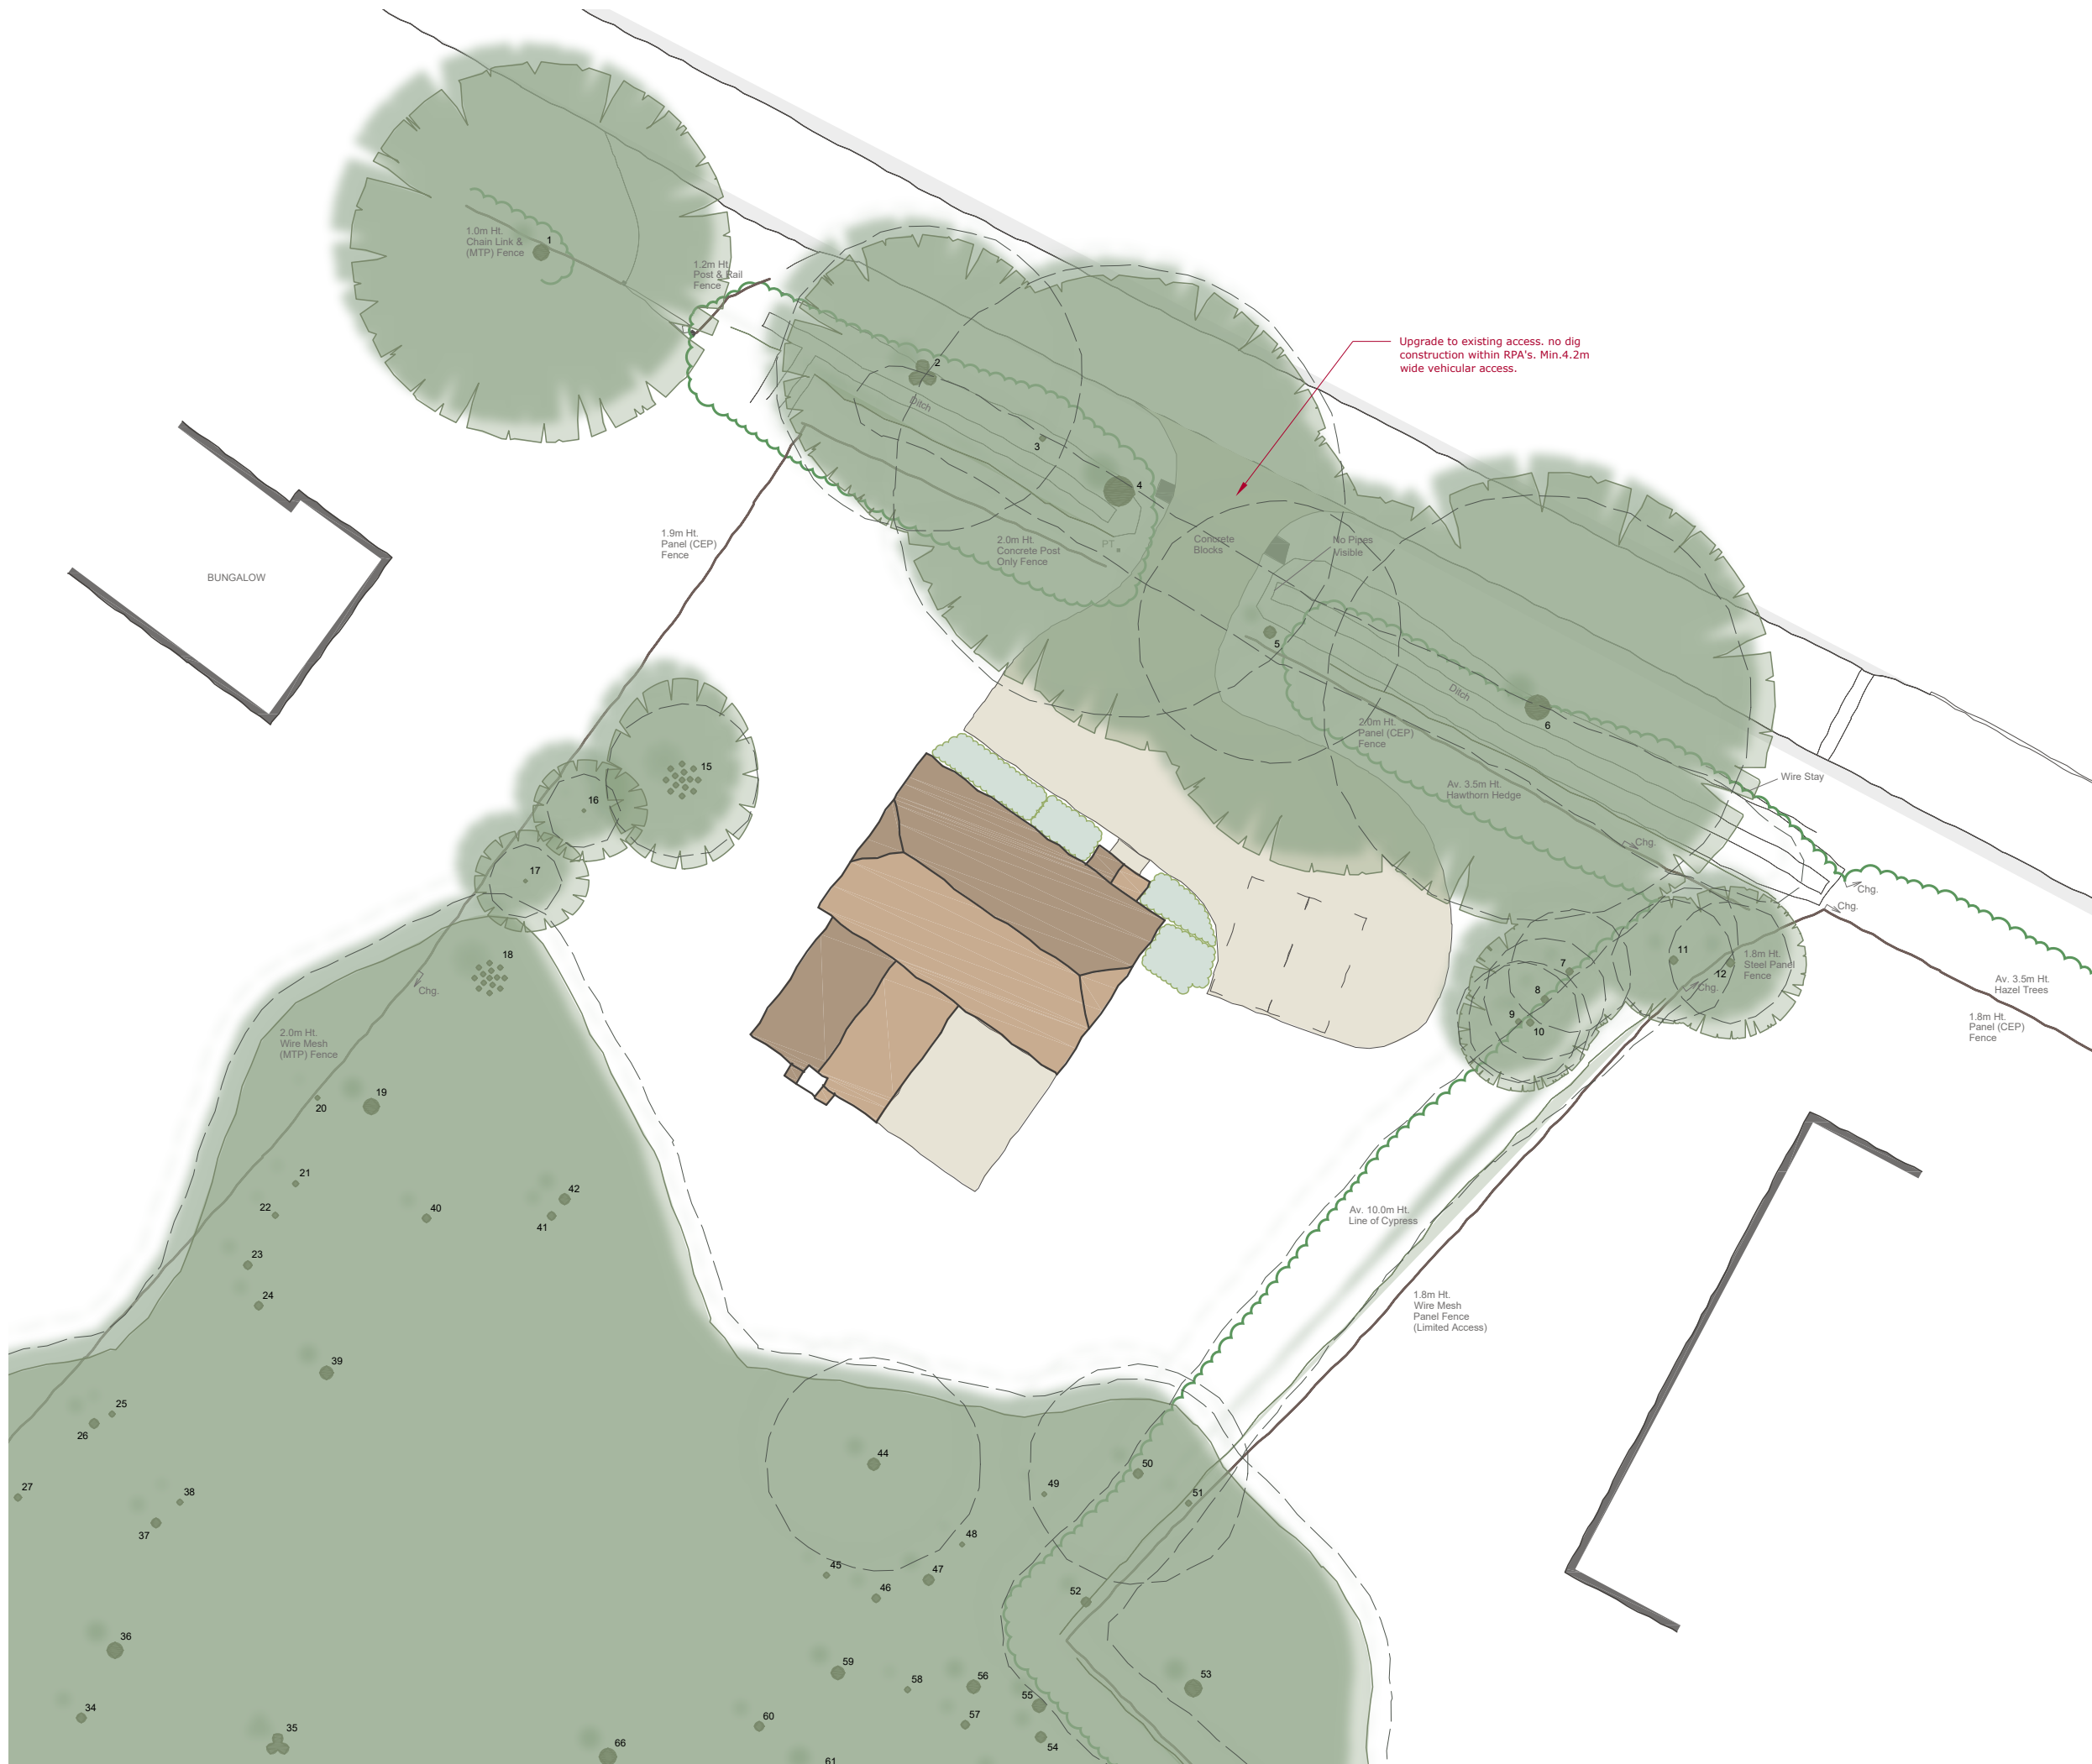

This drawing is a print and must not be scaled from. Use only noted dimensions and check all measurements on site before proceeding with the works. Any queries regarding areas, levels or dimensions must be referred back to BBR Design Services Ltd. All dimensions of existing buildings to be verified on site.

Scale bar (m) 1:250

Rev:	Date:	Note:	By:
------	-------	-------	-----

FOR PLANNING

D E S I G N

01462 420800 | 01799 530097

info@bbr-design.co.uk

www.bbr-design.co.uk

Contract:

Land south of; The Old Wood
Skellingthorpe
Lincoln
LN6 5UA

Drawing Title:

Proposed Site Plan

Scale: Drawn/check:

1:250 rda

@ A3

Job No: Date:

22208 June 2023

Drawing No: Revision:

PL03 -