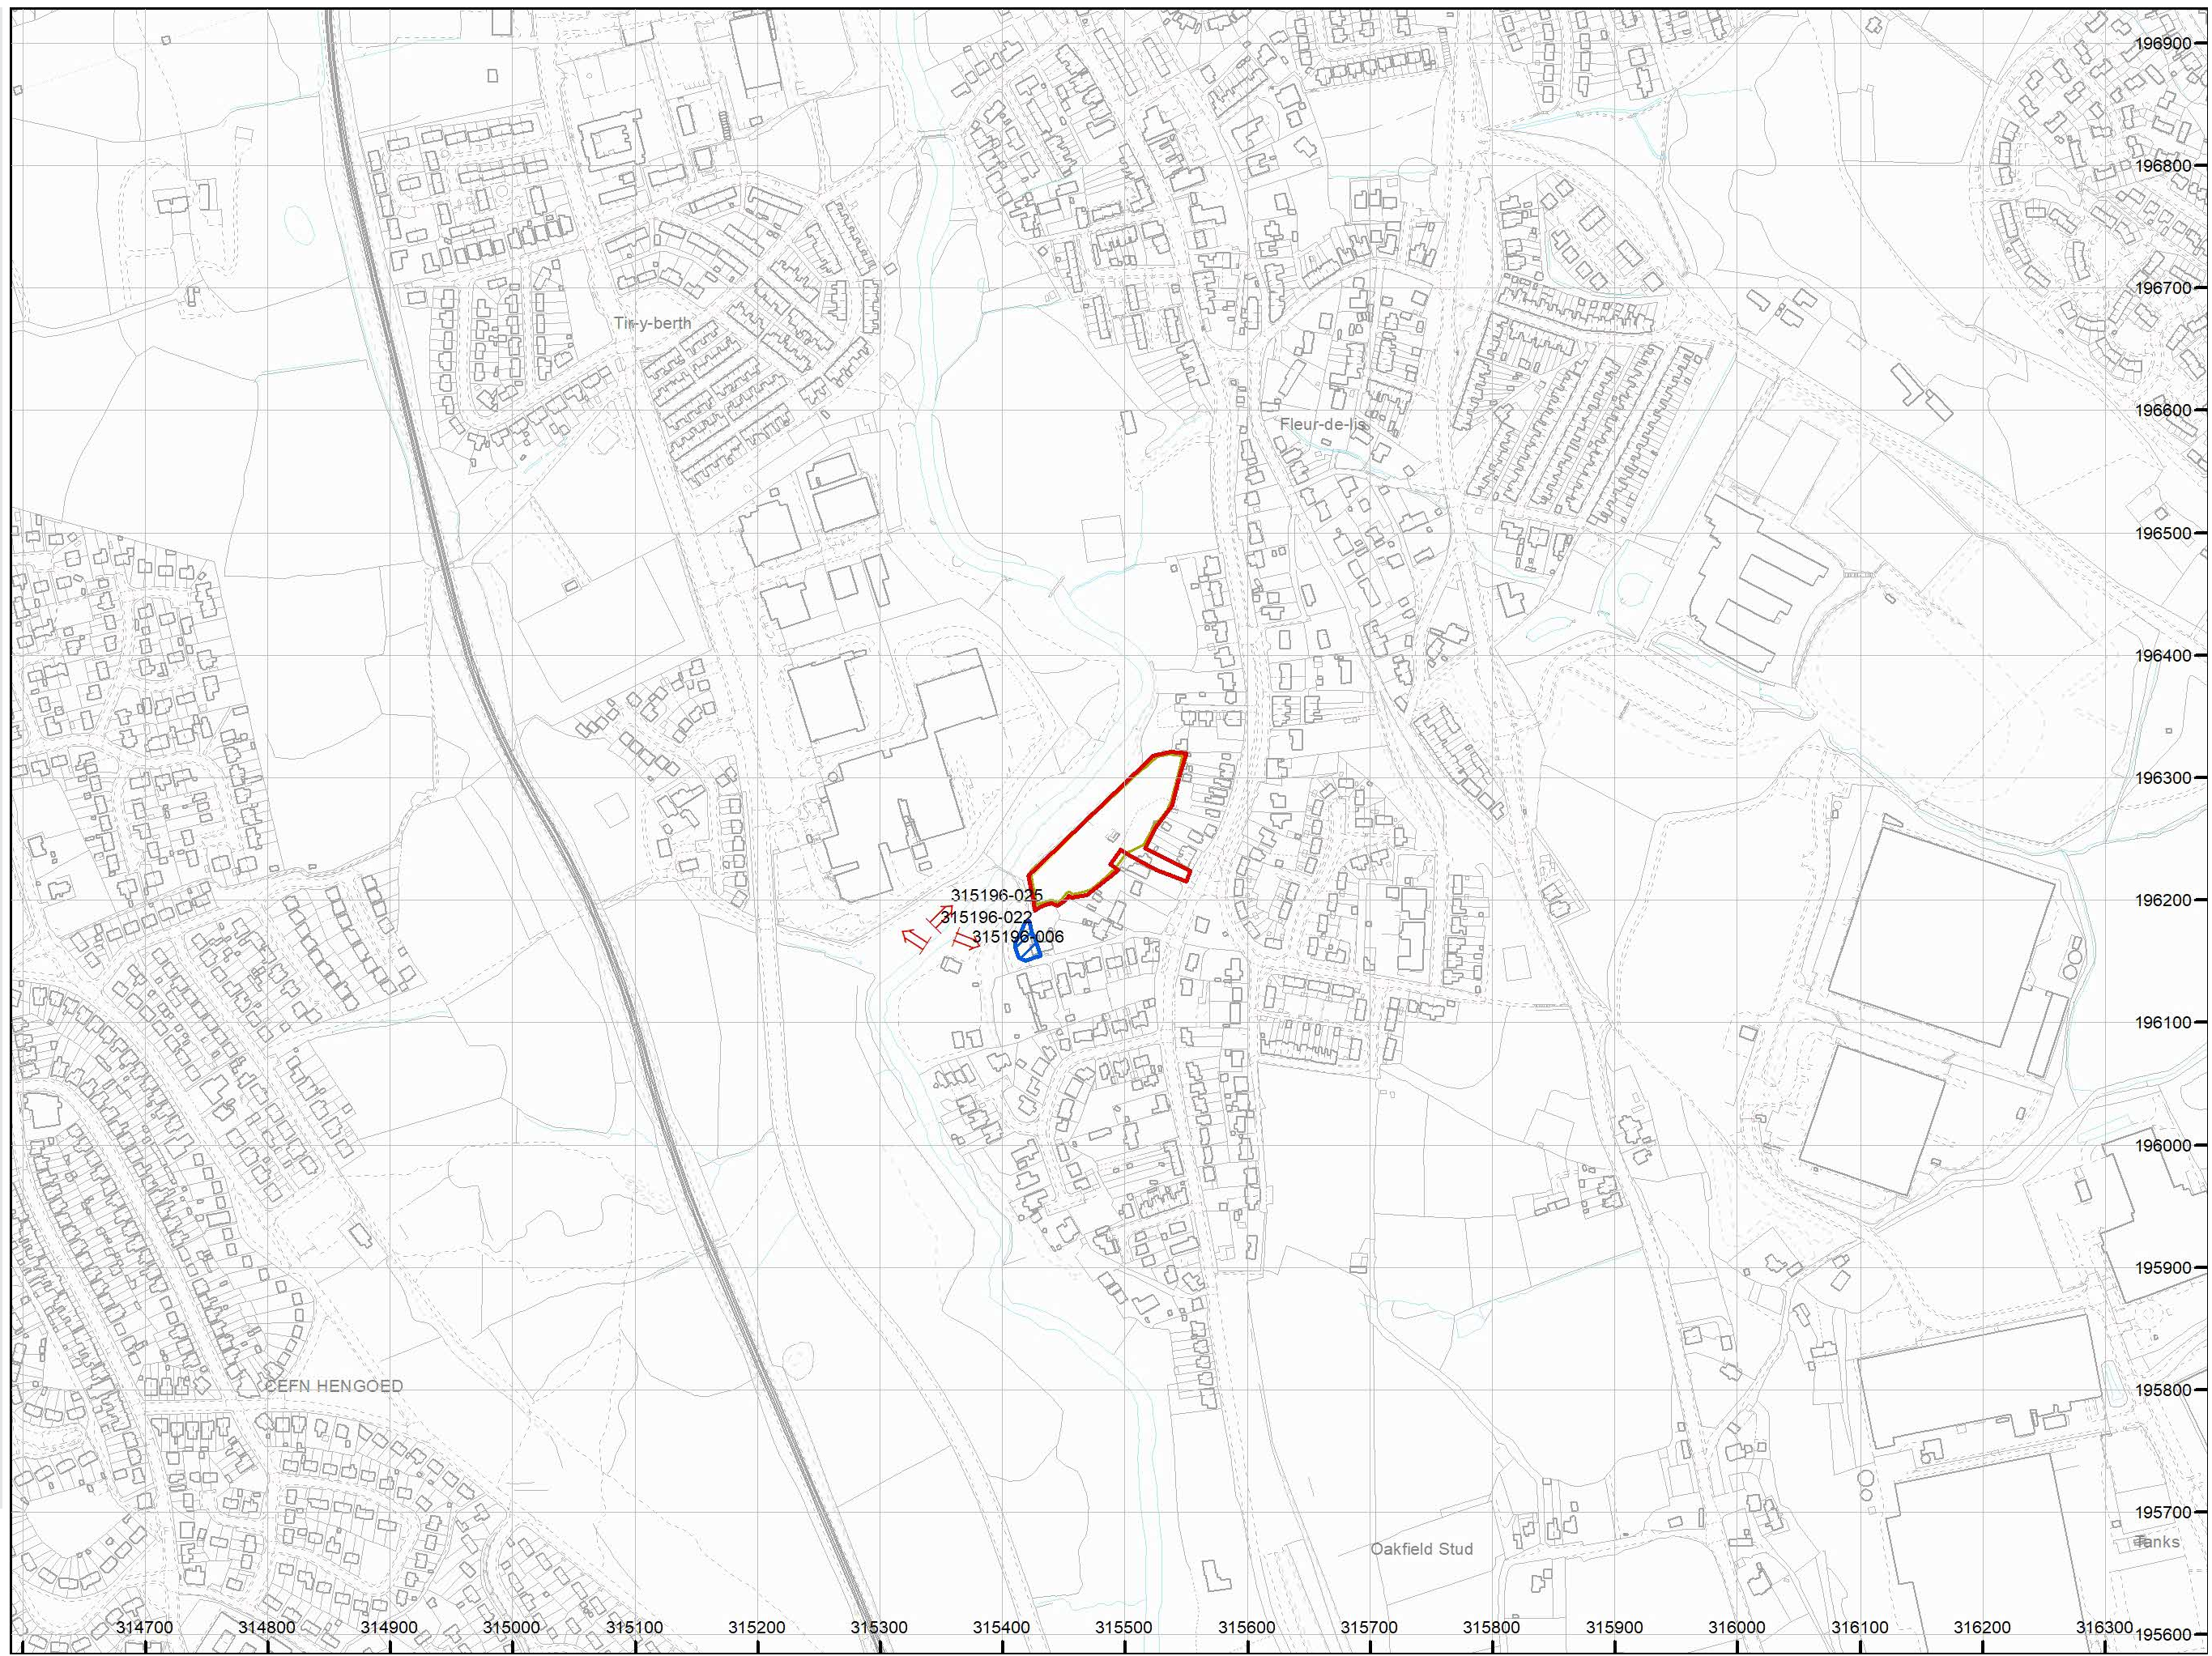

The map highlights any specific surface or subsurface features within or near to the boundary of the site.

**Key**

- Approximate position of the enquiry boundary shown 
- Disused adit 
- Site investigations 
- Coal claim 