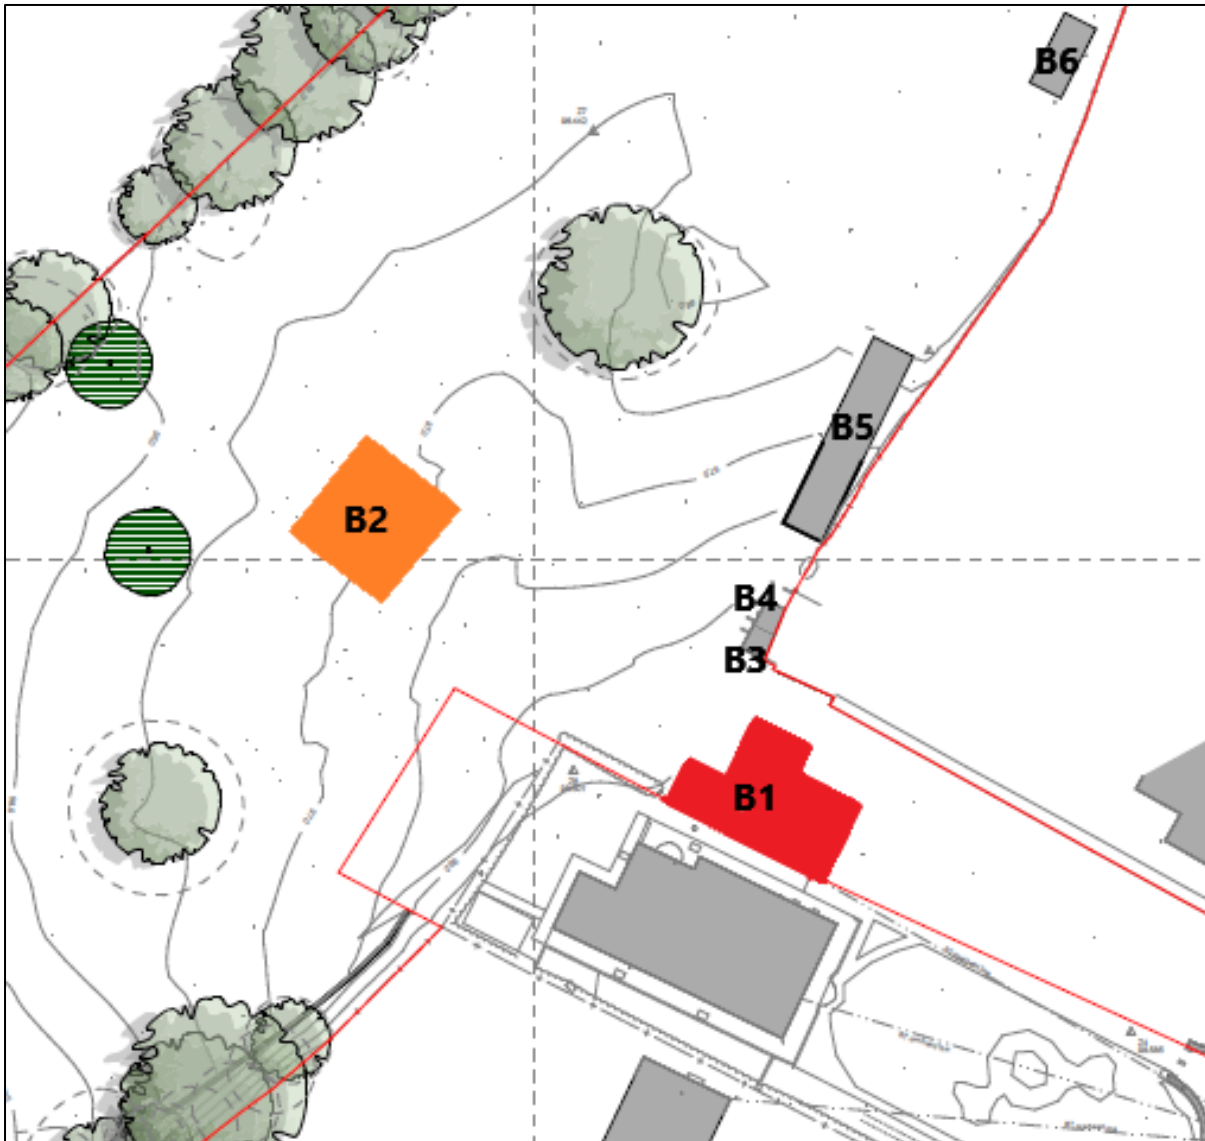

Land Rear of 40 Victoria Road  
Fleur De Lis

Demolition Plan: Ref HPS 001

Key: B1 Building B1 – to be demolished as part of phase 1

B2 Building B2 – to be demolished as part of phase 2

B3-6 Buildings B3-B6 to be retained