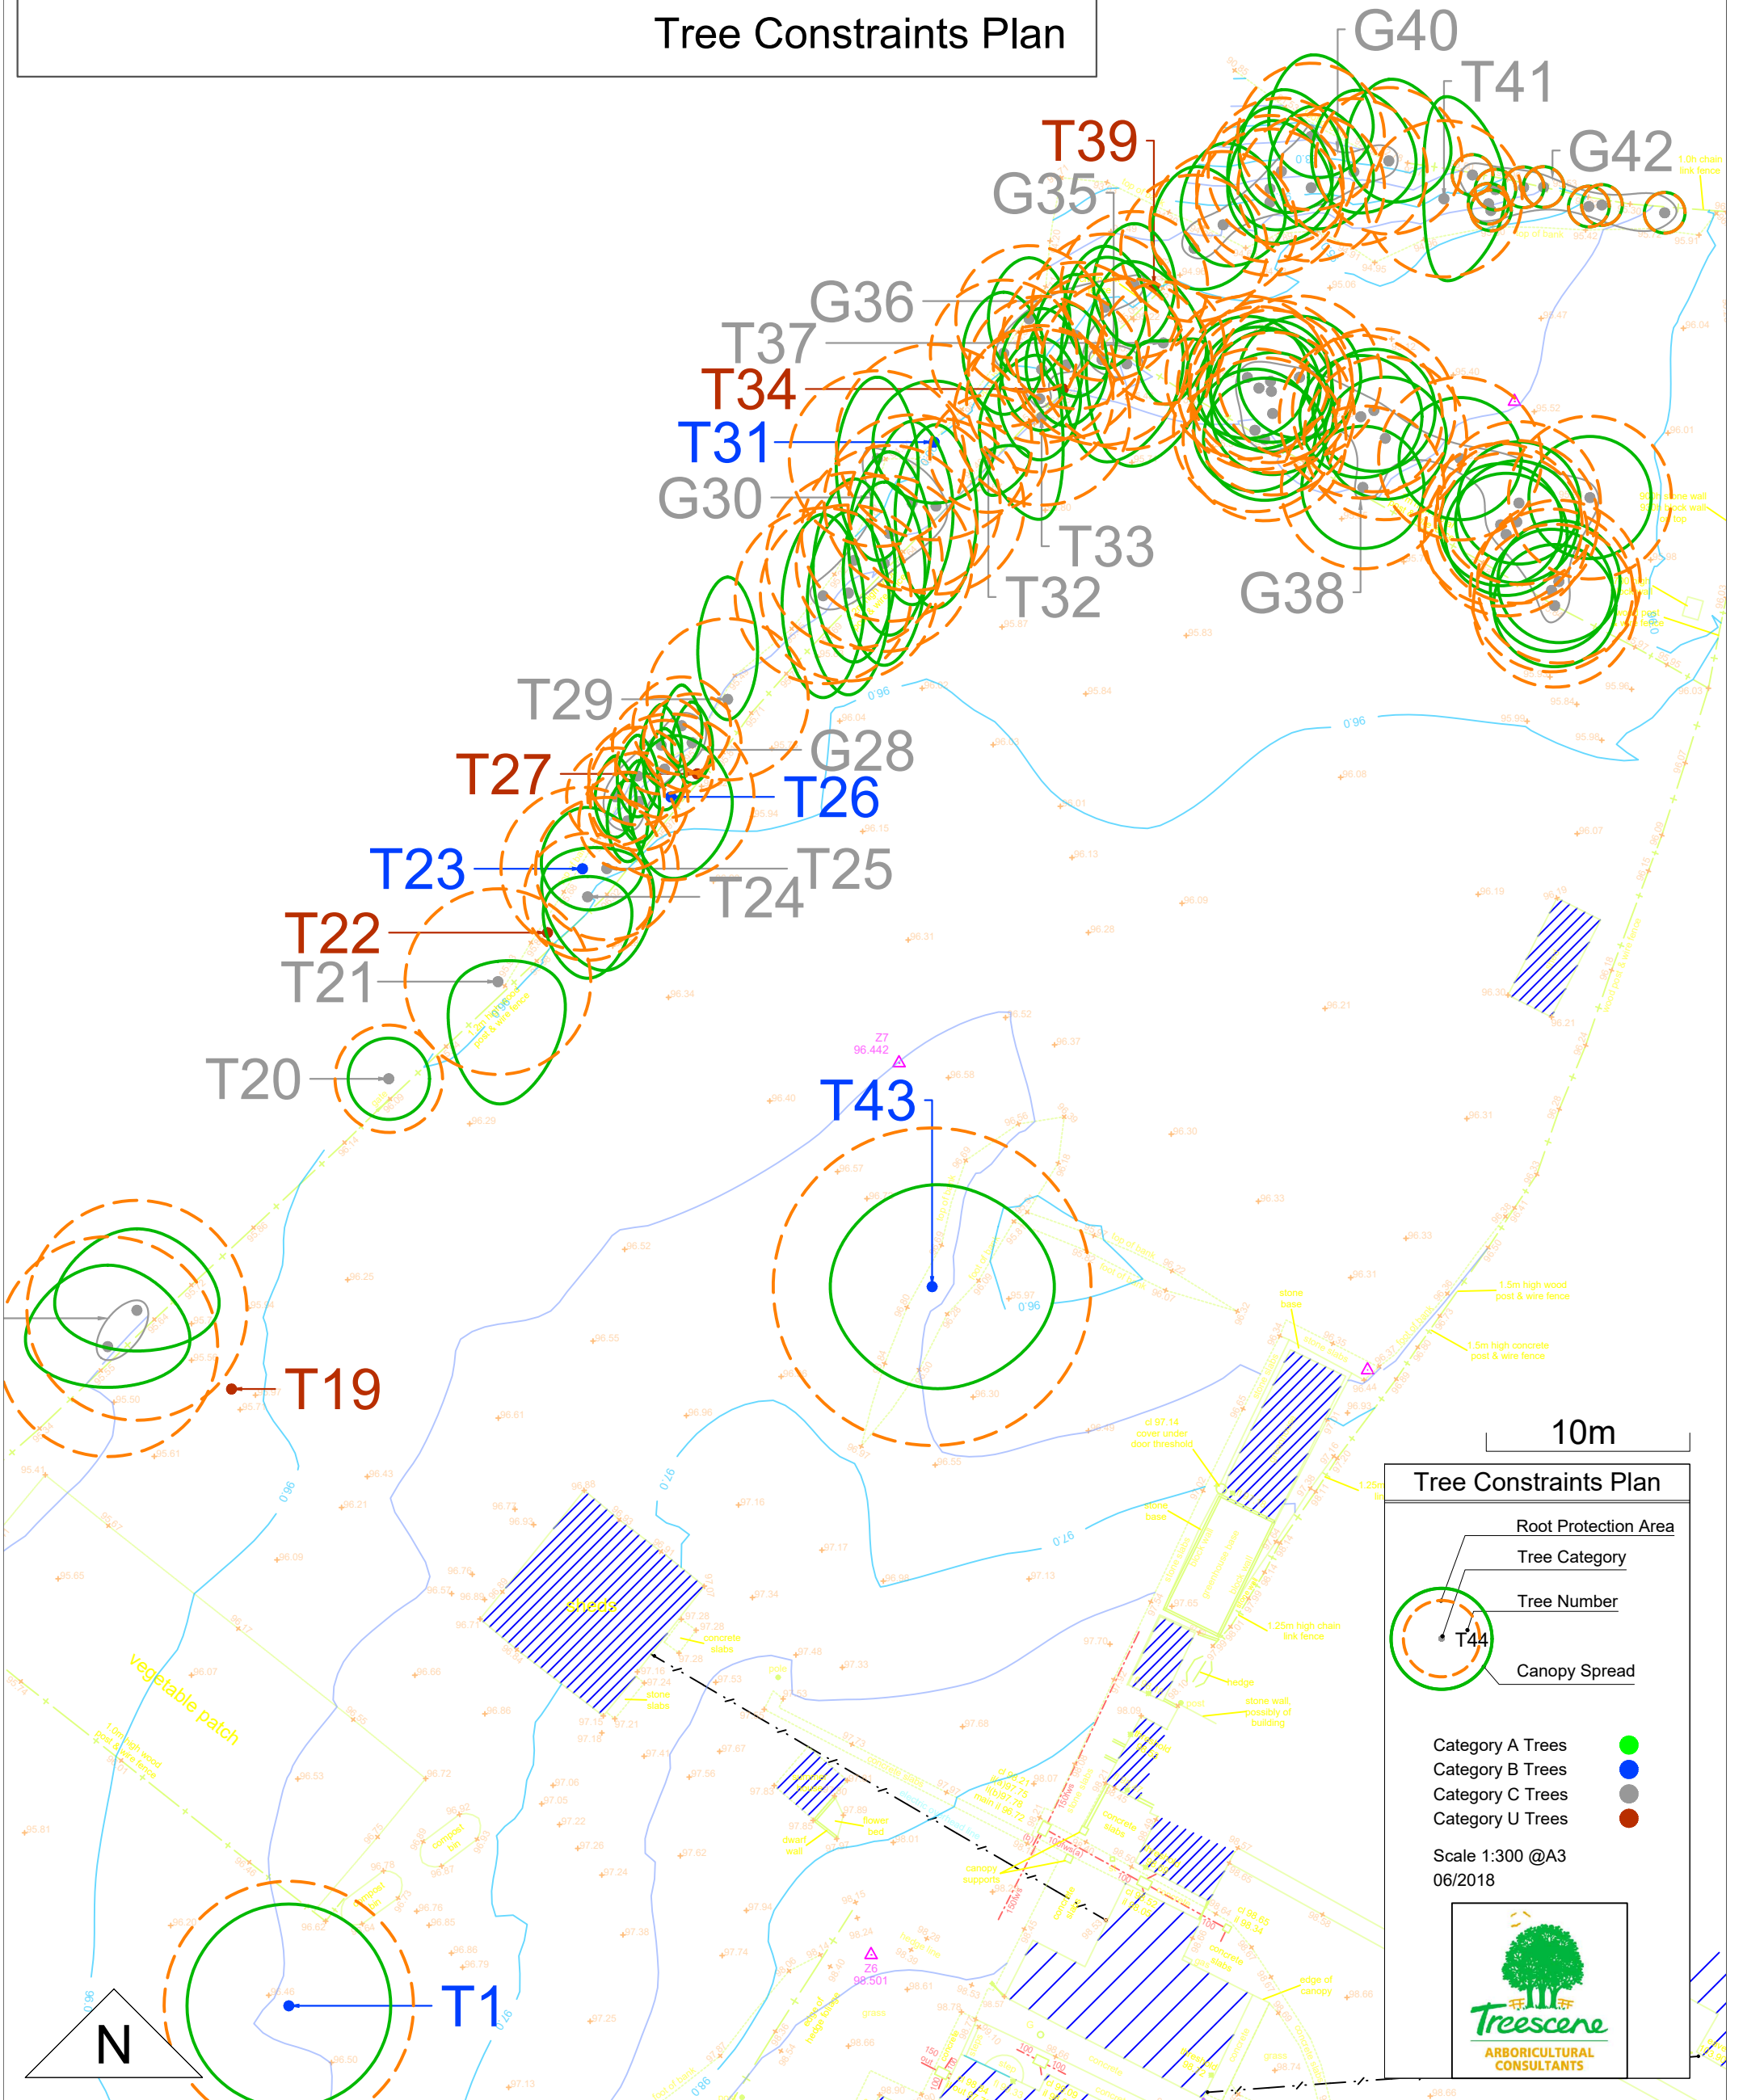

Land to the Rear of 40 Victoria Road, Fleur de Lys

Tree Constraints Plan

Land to the Rear of 40 Victoria Road, Fleur de Lys

Tree Constraints Plan

Land to the Rear of 40 Victoria Road, Fleur de Lys

Tree Constraints Plan

10m

Tree Constraints Plan

- Root Protection Area
- Tree Category
- Tree Number
- Canopy Spread

- Category A Trees ●
- Category B Trees ●
- Category C Trees ●
- Category U Trees ●

Scale 1:300 @A3
06/2018

Land to the Rear of 40 Victoria Road, Fleur de Lys

Tree Constraints Plan

Tree Constraints Plan

- Root Protection Area
- Tree Category
- Tree Number
- Canopy Spread

Category A Trees ●
 Category B Trees ●
 Category C Trees ●
 Category U Trees ●

Scale 1:300 @A3
06/2018

TWYN

10m