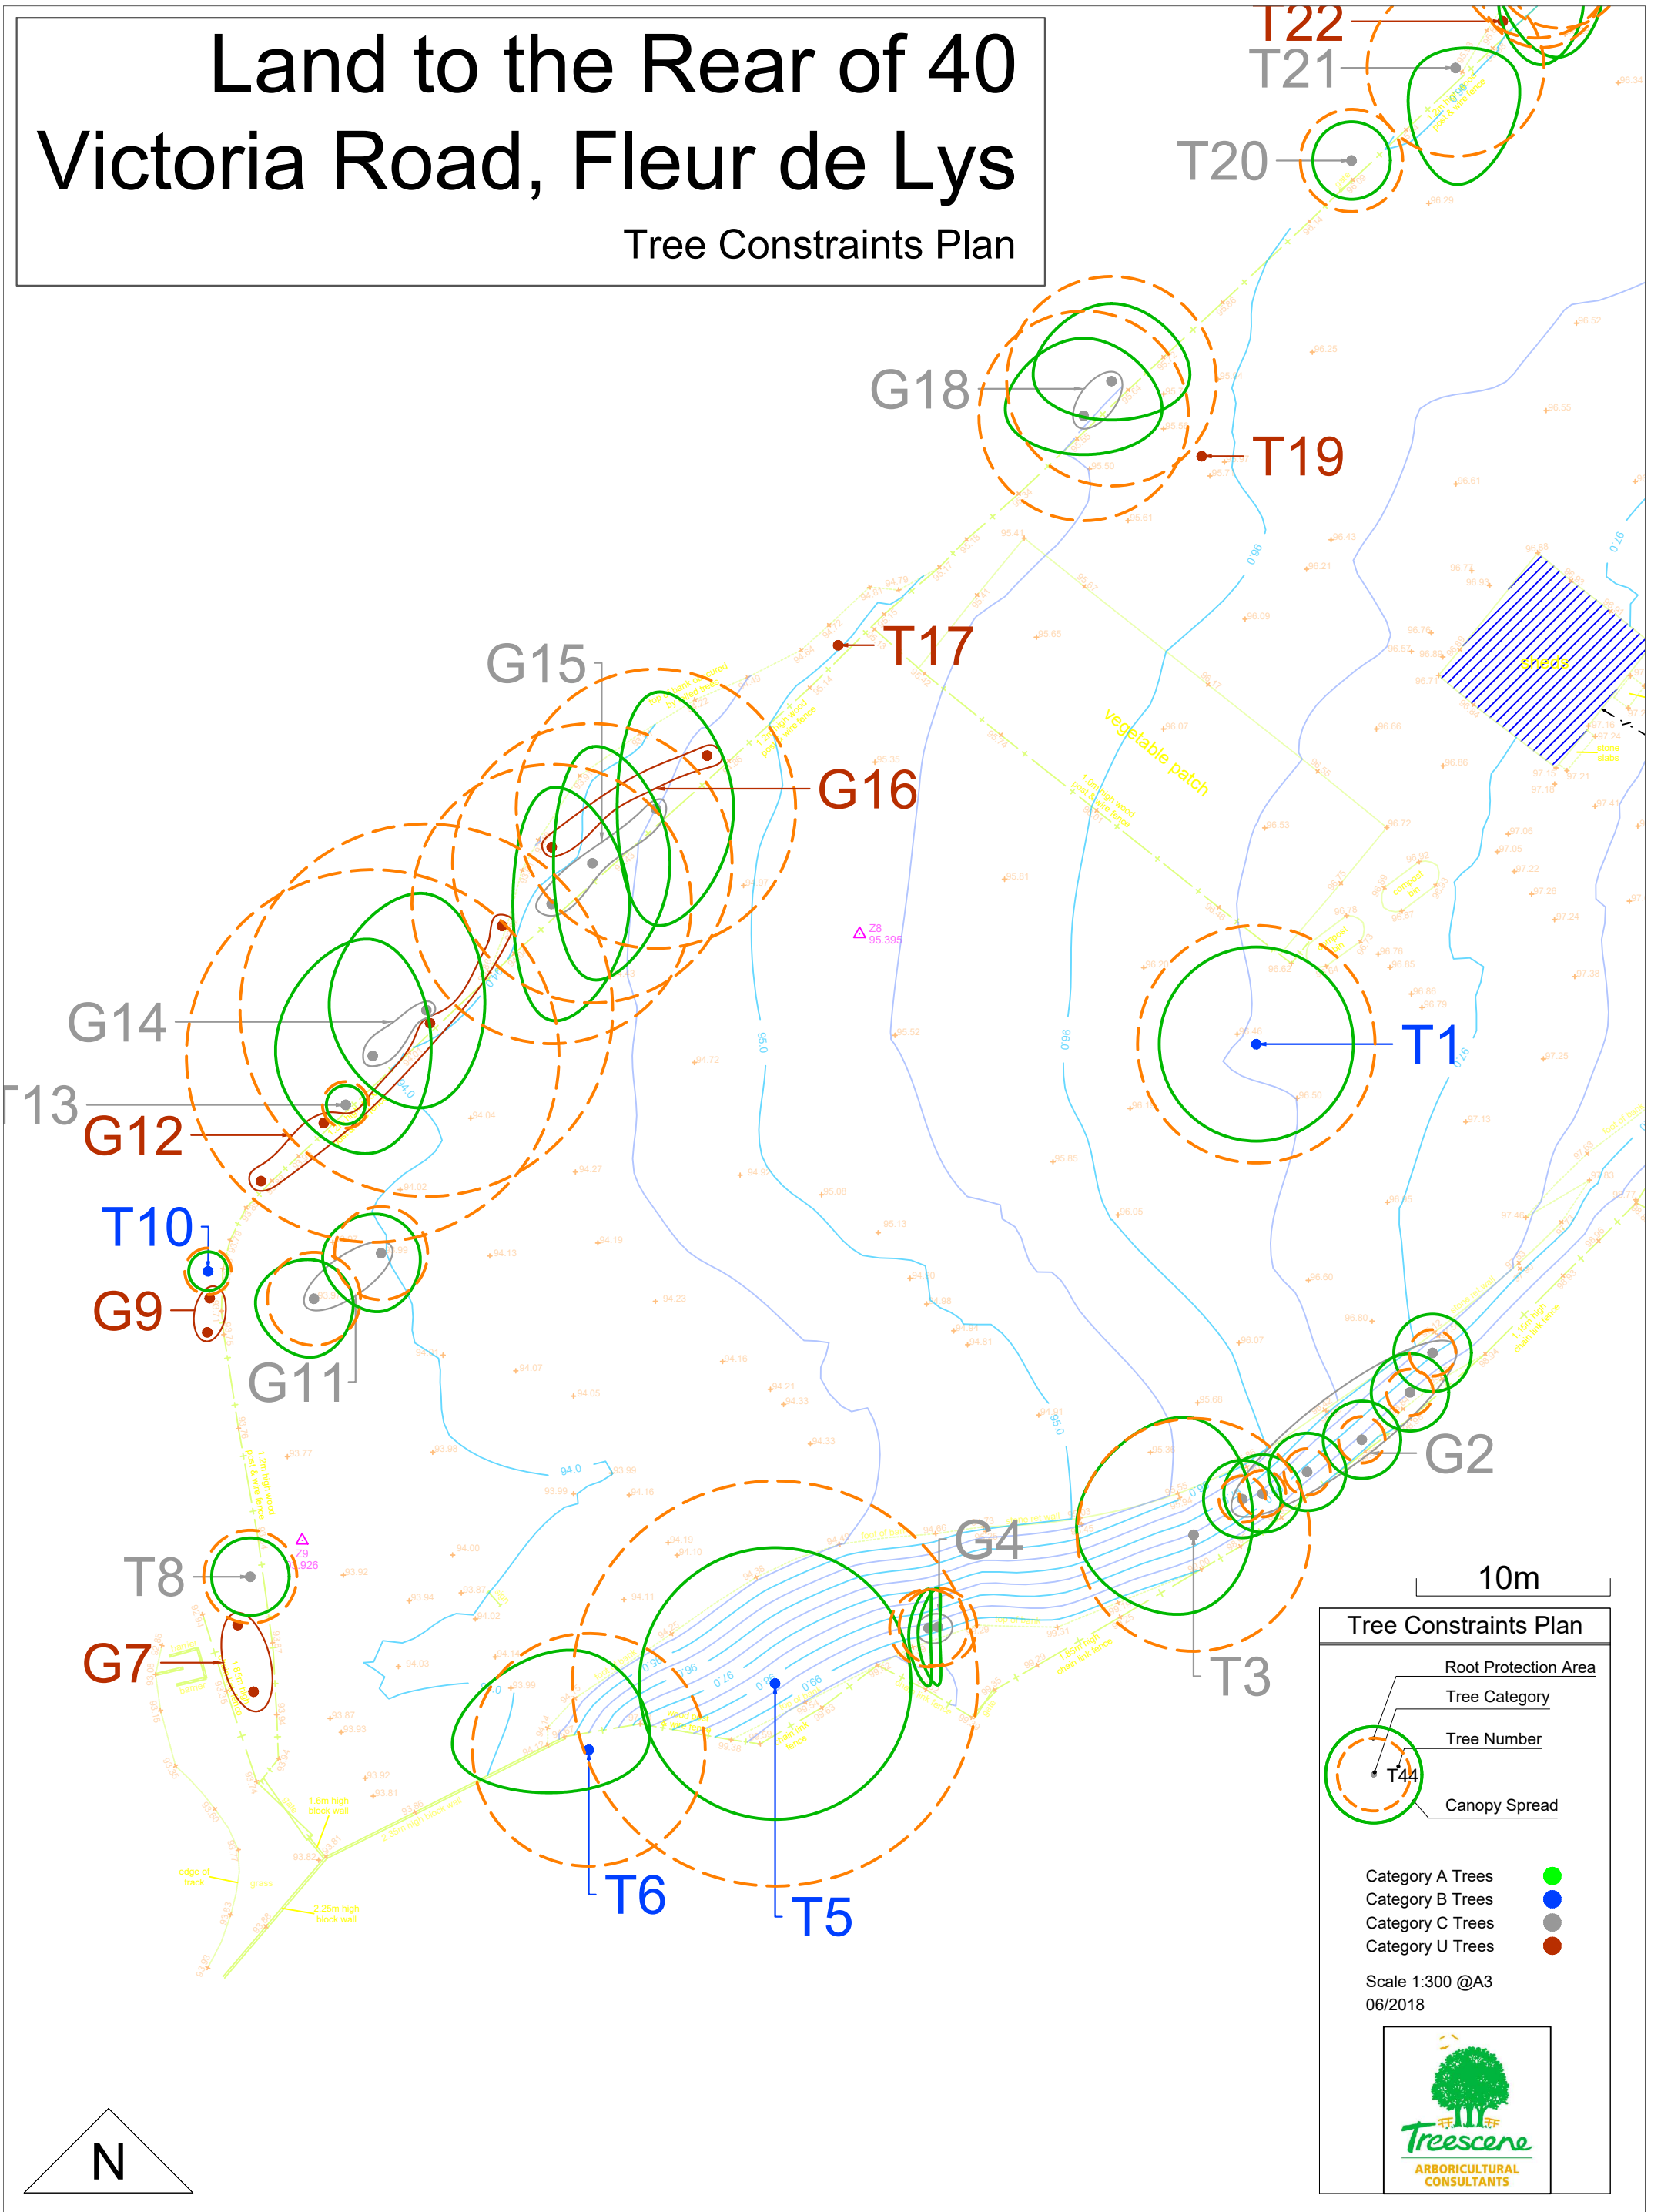

Land to the Rear of 40 Victoria Road, Fleur de Lys

Tree Constraints Plan

Land to the Rear of 40 Victoria Road, Fleur de Lys

Tree Constraints Plan

Land to the Rear of 40 Victoria Road, Fleur de Lys

Tree Constraints Plan

10m

Tree Constraints Plan

- Root Protection Area
- Tree Category
- Tree Number
- Canopy Spread

- Category A Trees ●
- Category B Trees ●
- Category C Trees ●
- Category U Trees ●

Scale 1:300 @A3
06/2018

Land to the Rear of 40 Victoria Road, Fleur de Lys

Tree Constraints Plan

Tree Constraints Plan

- Root Protection Area
- Tree Category
- Tree Number
- Canopy Spread

Category A Trees ●
 Category B Trees ●
 Category C Trees ●
 Category U Trees ●

Scale 1:300 @A3
06/2018

TWYN

10m