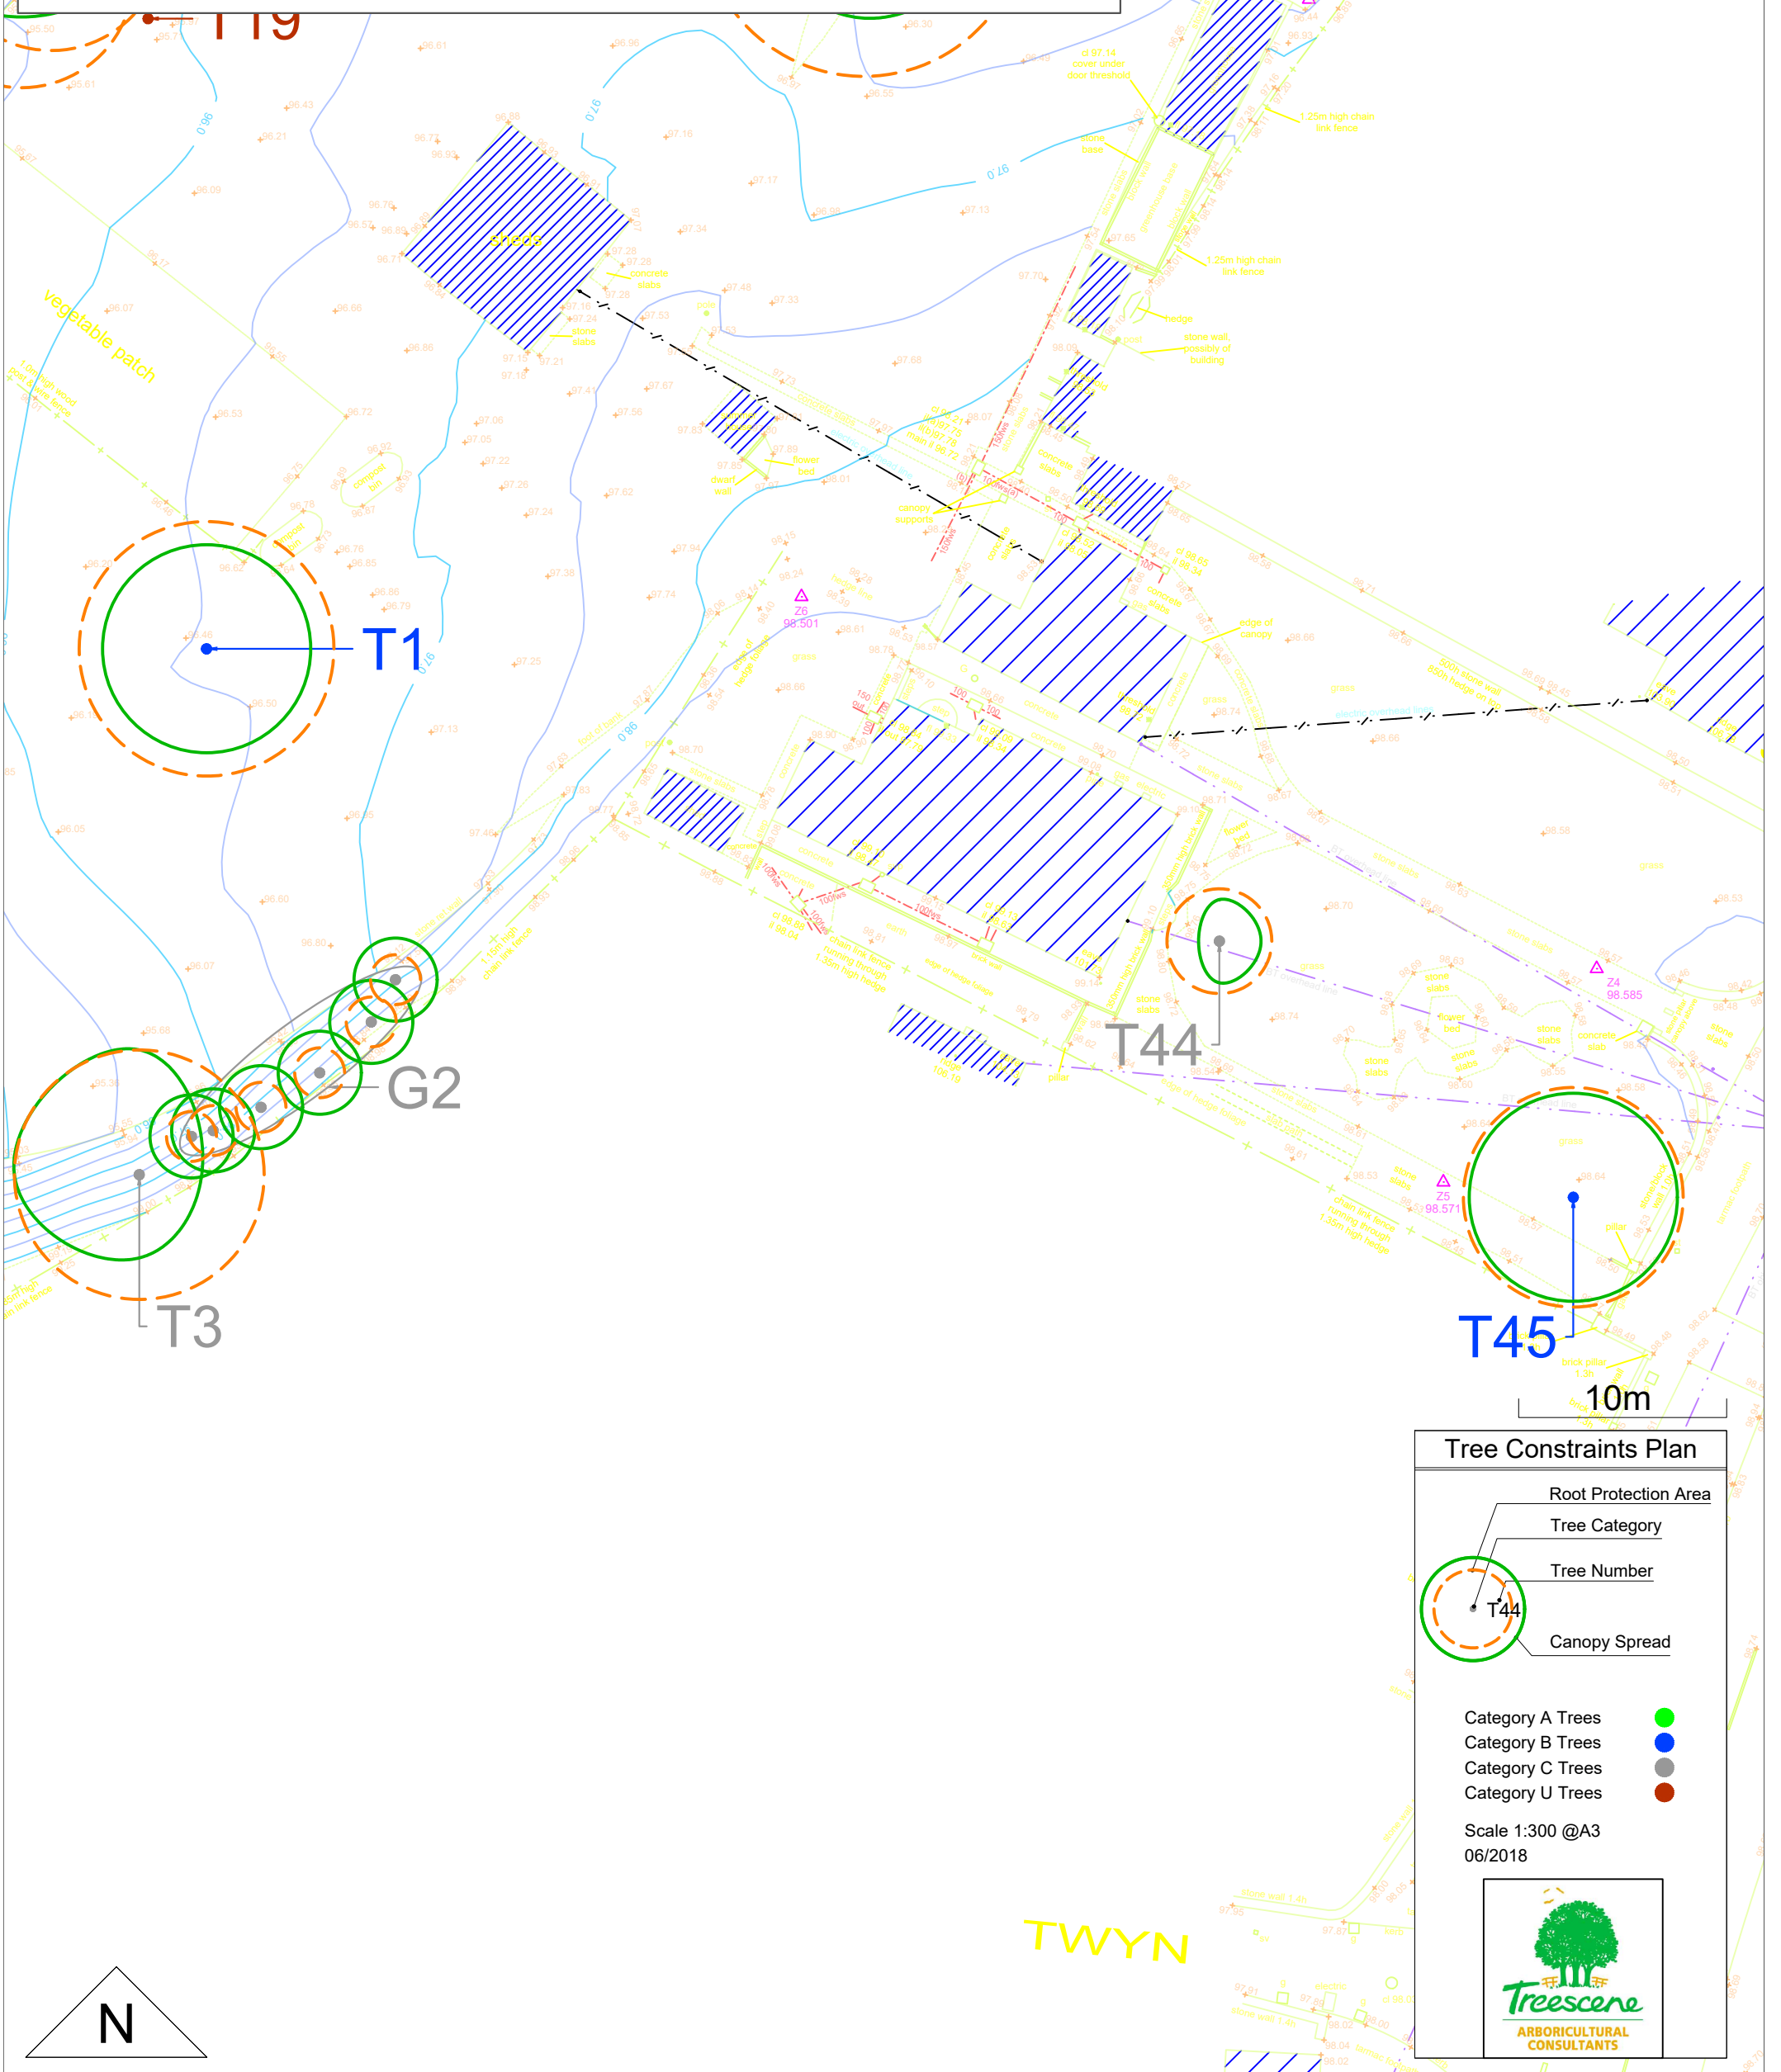

Land to the Rear of 40 Victoria Road, Fleur de Lys

Tree Constraints Plan

Land to the Rear of 40 Victoria Road, Fleur de Lys

Tree Constraints Plan

Land to the Rear of 40 Victoria Road, Fleur de Lys

Tree Constraints Plan

10m

Tree Constraints Plan

- Root Protection Area
- Tree Category
- Tree Number
- Canopy Spread

- Category A Trees ●
- Category B Trees ●
- Category C Trees ●
- Category U Trees ●

Scale 1:300 @A3
06/2018

Land to the Rear of 40 Victoria Road, Fleur de Lys

Tree Constraints Plan

Tree Constraints Plan

- Root Protection Area
- Tree Category
- Tree Number
- Canopy Spread

Category A Trees ●
 Category B Trees ●
 Category C Trees ●
 Category U Trees ●

Scale 1:300 @A3
06/2018