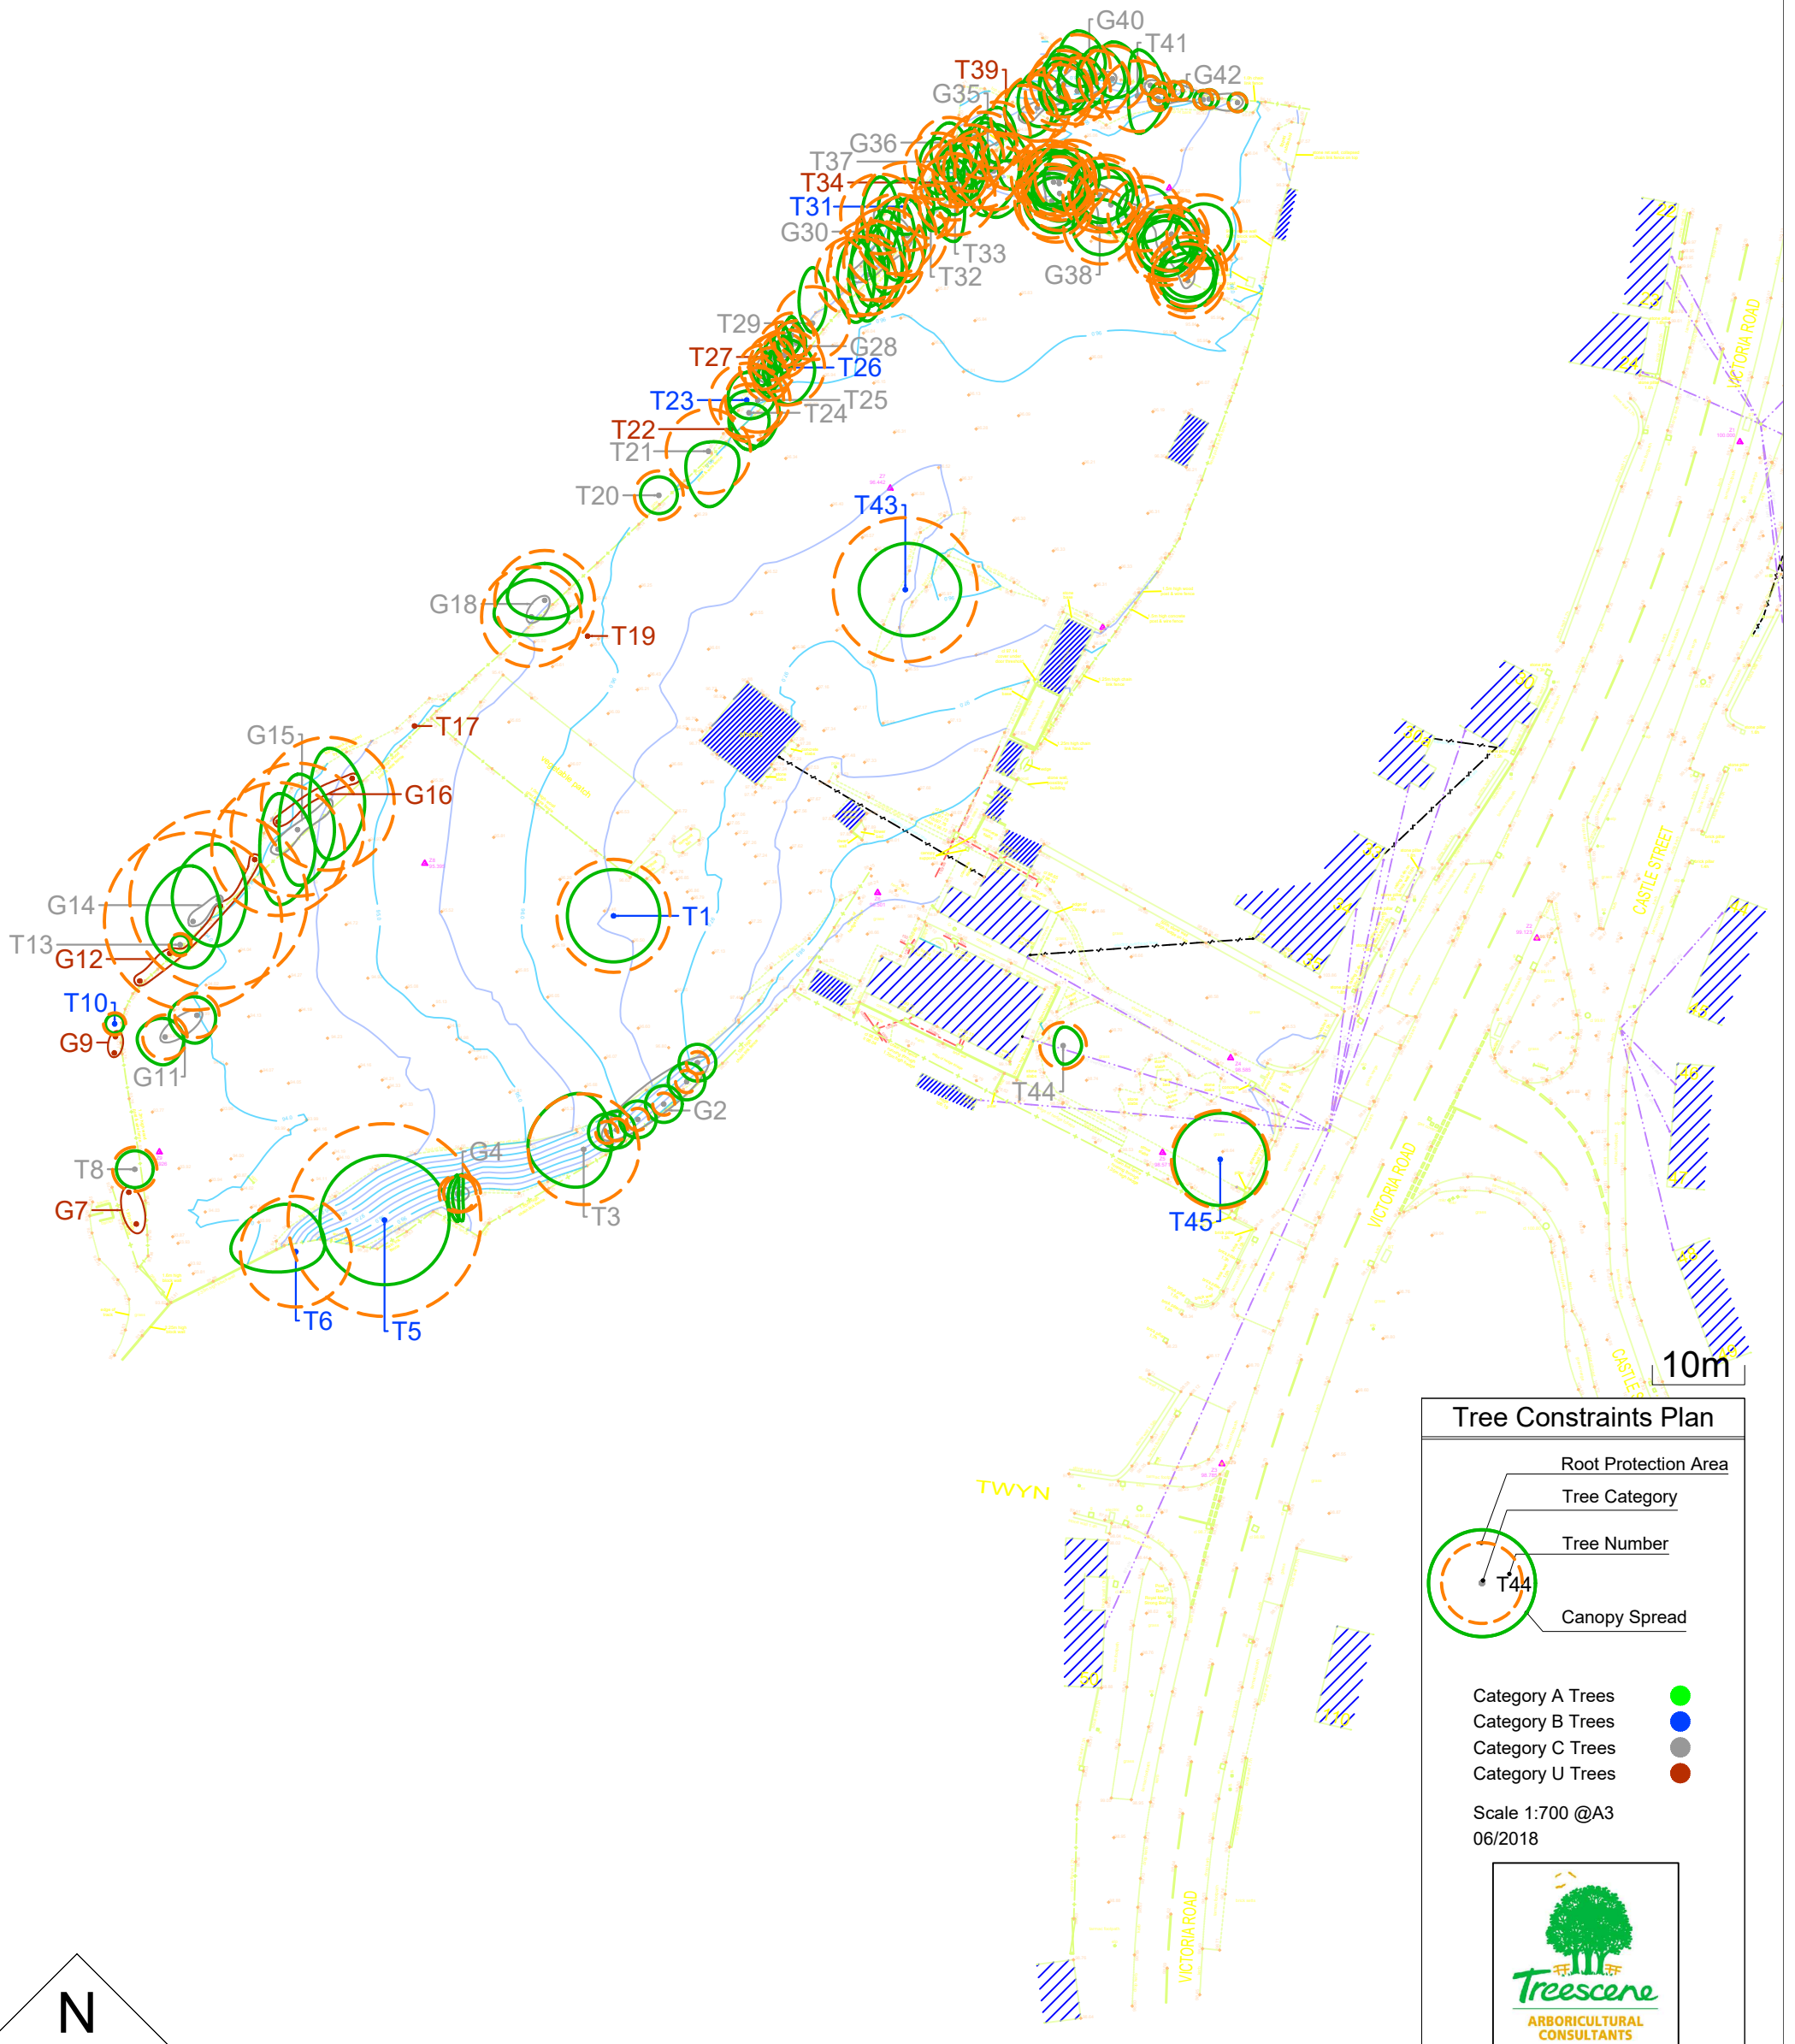

Land to the Rear of 40 Victoria Road, Fleur de Lys

Tree Constraints Plan

Land to the Rear of 40 Victoria Road, Fleur de Lys

Tree Constraints Plan

Land to the Rear of 40 Victoria Road, Fleur de Lys

Tree Constraints Plan

10m

Tree Constraints Plan

- Root Protection Area
- Tree Category
- Tree Number
- Canopy Spread

- Category A Trees ●
- Category B Trees ●
- Category C Trees ●
- Category U Trees ●

Scale 1:300 @A3
06/2018

Land to the Rear of 40 Victoria Road, Fleur de Lys

Tree Constraints Plan

Tree Constraints Plan

- Root Protection Area
- Tree Category
- Tree Number
- Canopy Spread

Category A Trees ●
 Category B Trees ●
 Category C Trees ●
 Category U Trees ●

Scale 1:300 @A3
06/2018

TWYN

10m