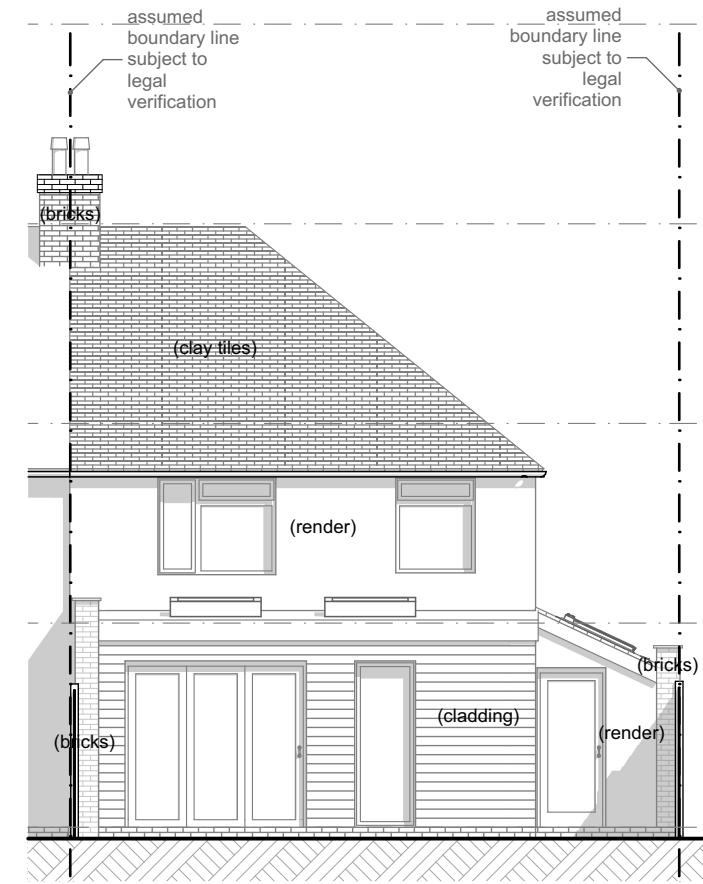

East Elevation - Proposed
1:100

North Elevation - Proposed
1:100

West Elevation - Proposed
1:100

South Elevation - Proposed
1:100

For Planning purposes only.
If in doubt ASK!

Notes

drawing status

PROPOSED

Rev	Description	Date

Job title
**Extensions & Alterations to
96 Perne Road
Cambridge
CB1 3RR**

Drawing title
Elevations - Proposed

Scale	Date	Drawn
AS SHOWN @A3	AUG 23	PM
Project No	Drawing No	Rev
0100	121	a