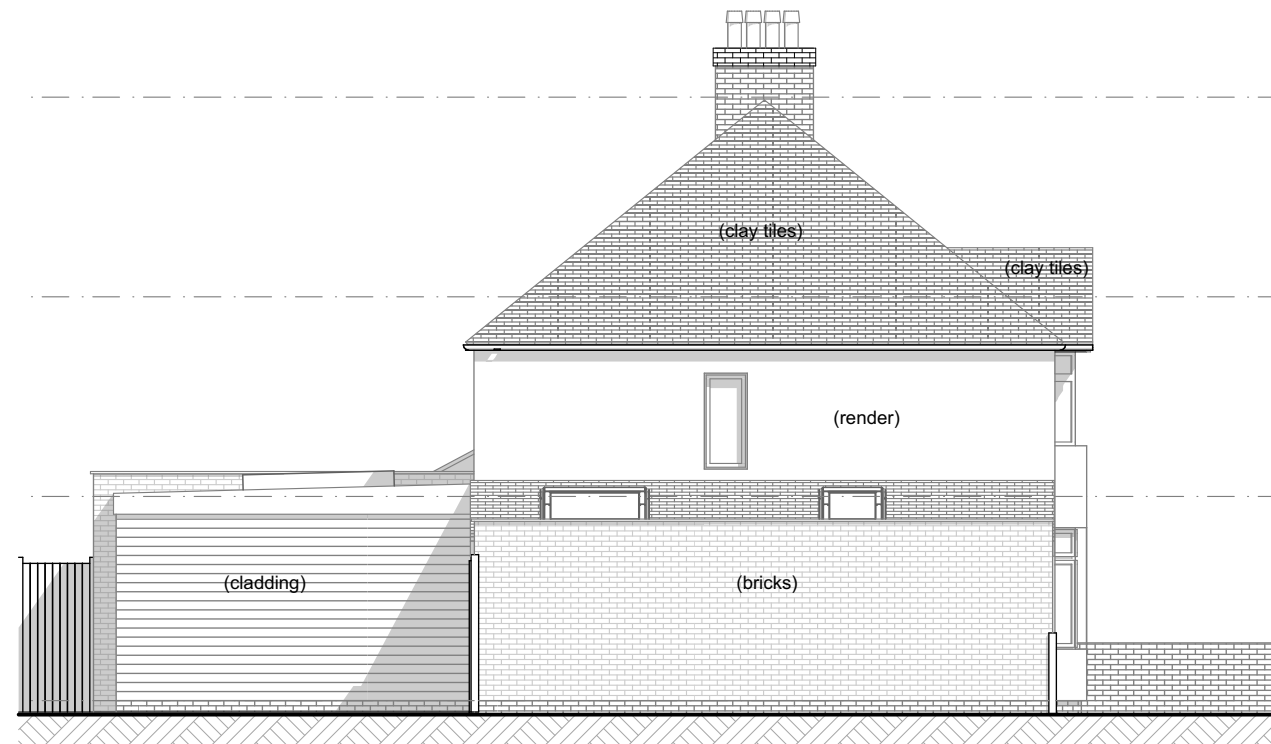

East Elevation - Proposed
1:100

North Elevation - Proposed
1:100

West Elevation - Proposed
1:100

South Elevation - Proposed
1:100

For Planning purposes only.
If in doubt ASK!

Notes

drawing status

PROPOSED

Rev	Description	Date

Job title
**Extensions & Alterations to
96 Perne Road
Cambridge
CB1 3RR**

Drawing title
Elevations - Proposed

Scale	Date	Drawn
AS SHOWN @A3	AUG 23	PM
Project No	Drawing No	Rev
0100	121	a