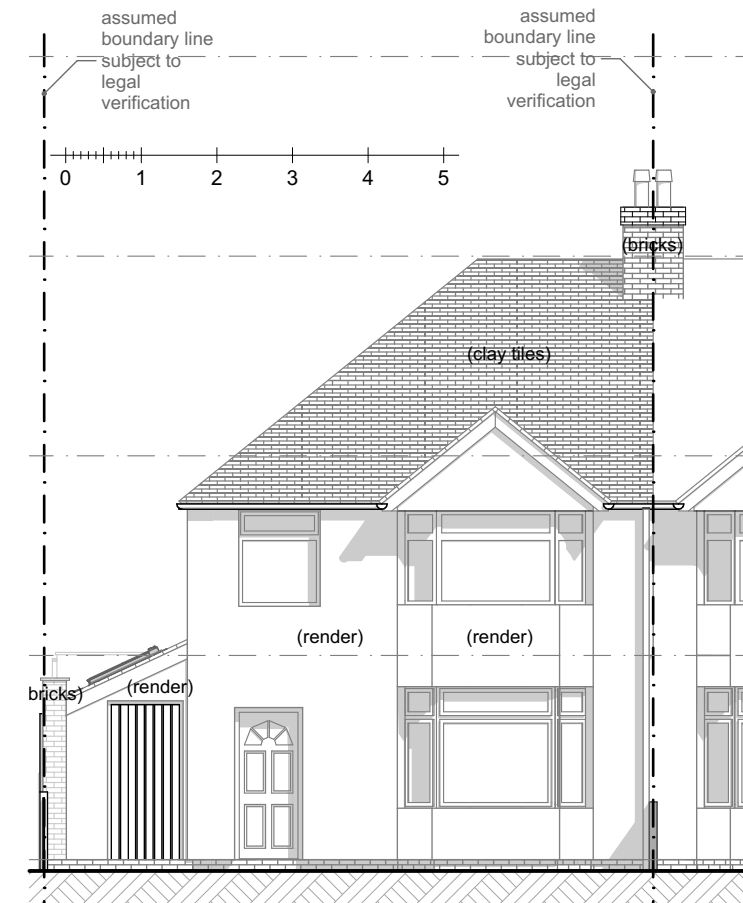

East Elevation - Proposed
1:100

North Elevation - Proposed
1:100

West Elevation - Proposed
1:100

South Elevation - Proposed
1:100

For Planning purposes only.
If in doubt ASK!

Notes

drawing status

PROPOSED

Rev	Description	Date

Job title
**Extensions & Alterations to
96 Perne Road
Cambridge
CB1 3RR**

Drawing title
Elevations - Proposed

Scale	Date	Drawn
AS SHOWN @A3	AUG 23	PM
Project No	Drawing No	Rev
0100	121	a