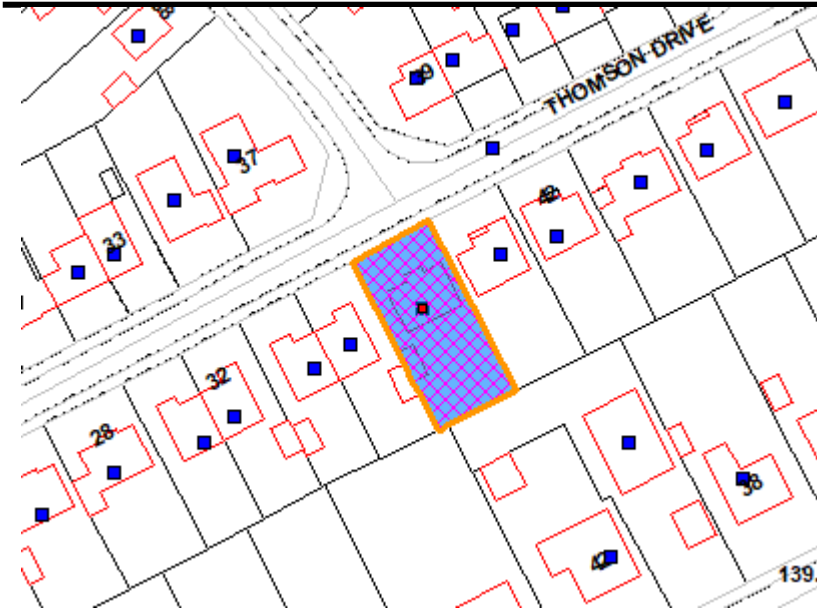

Neighbours Notified for 23/07323/FUL Date 20 December 2023

Location Plan

Reproduction from the Ordnance Survey mapping with permission of the Controller of Her Majesty's Stationery Office
© Crown Copyright.
Unauthorised reproduction infringes Crown copyright and may lead to prosecution or civil proceedings. Licence
Number 100023420 The City of Edinburgh Council 2012.

38 Lanark Road West CurrieEH14 5JY

41 Thomson Drive CurrieEdinburghEH14 5EX

37 Thomson Drive CurrieEdinburghEH14 5EY

42 Lanark Road West CurrieEH14 5JY

39 Thomson Drive CurrieEdinburghEH14 5EX

35 Thomson Drive CurrieEdinburghEH14 5EY