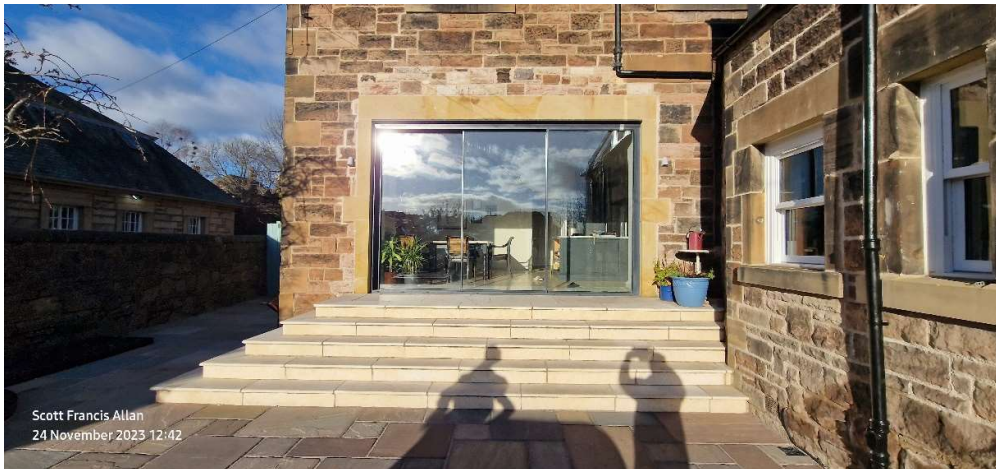

Scott Francis Allan

Architectural Design

Proposed Aluminium Doors to Rear Elevation, Rear Dormer with Window/Door Alteration to Rear
Extension and Internal Alterations
25 Wester Coates Avenue, Edinburgh, EH12 5LS