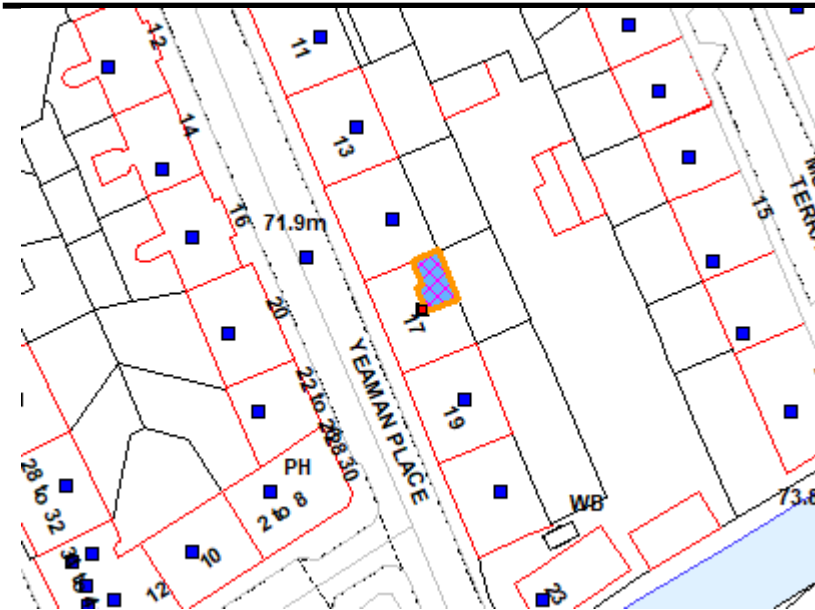

## Location Plan

Reproduction from the Ordnance Survey mapping with permission of the Controller of Her Majesty's Stationery Office © Crown Copyright.  
Unauthorised reproduction infringes Crown copyright and may lead to prosecution or civil proceedings. Licence Number 100023420 The City of Edinburgh Council 2012.