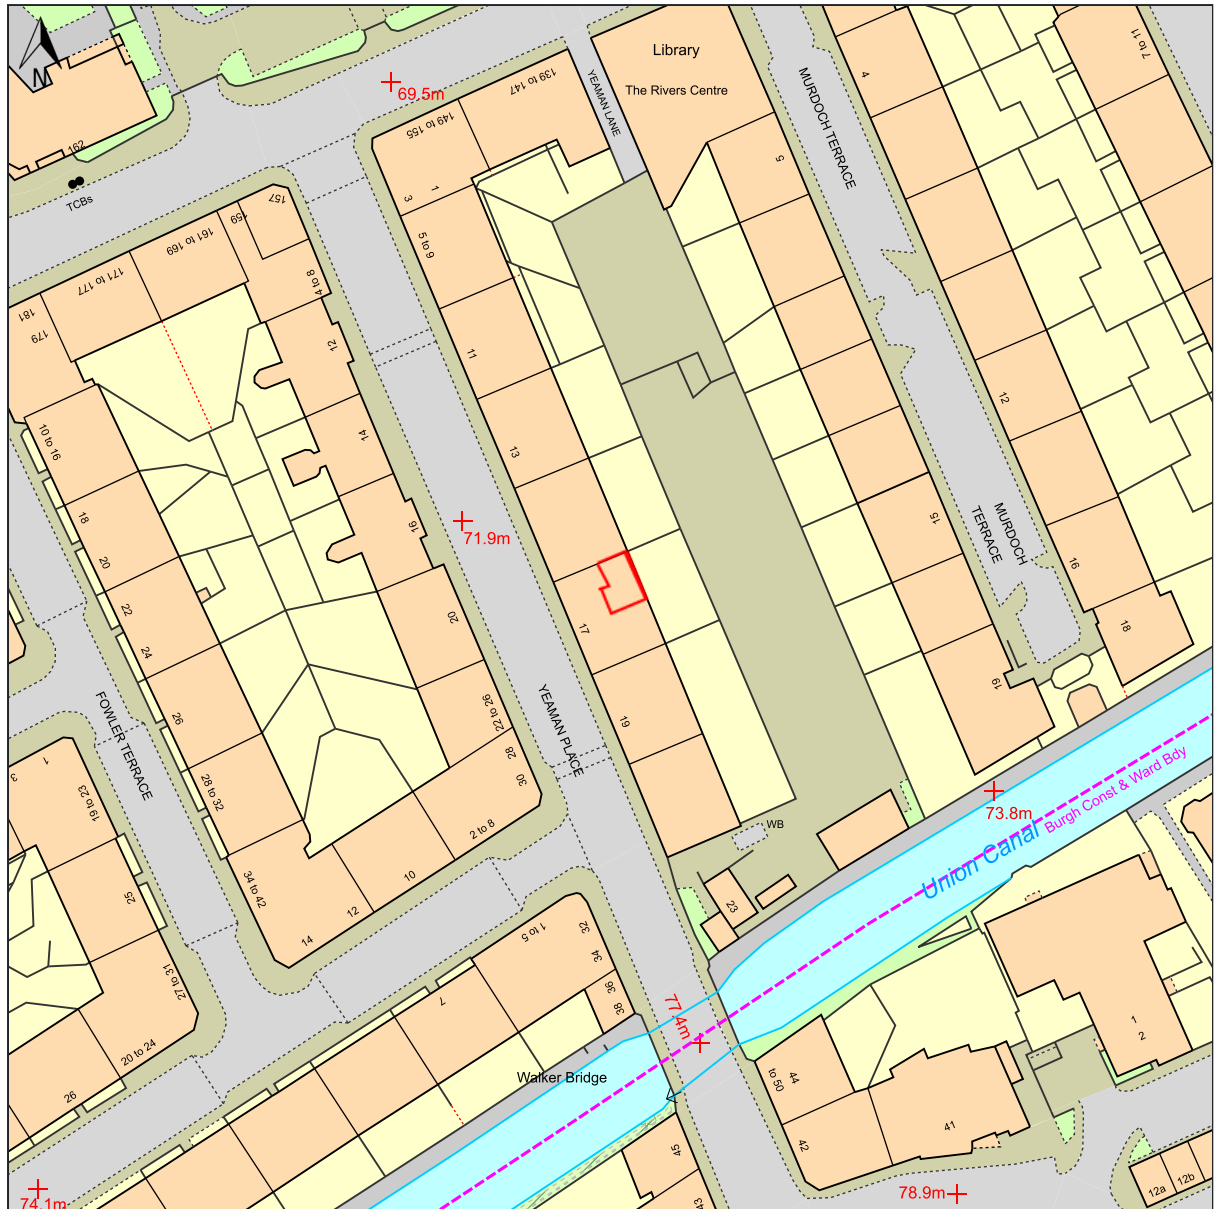

2F4, 17 YEAMAN PLACE, EDINBURGH, EH11 1BS

© Crown copyright and database rights, 2023. Ordnance Survey  
0100031673 Created using Plans by Emapsite

Scale: 1:1250

Paper Size: A4

Notes:

Boundary of the flat outlined in red