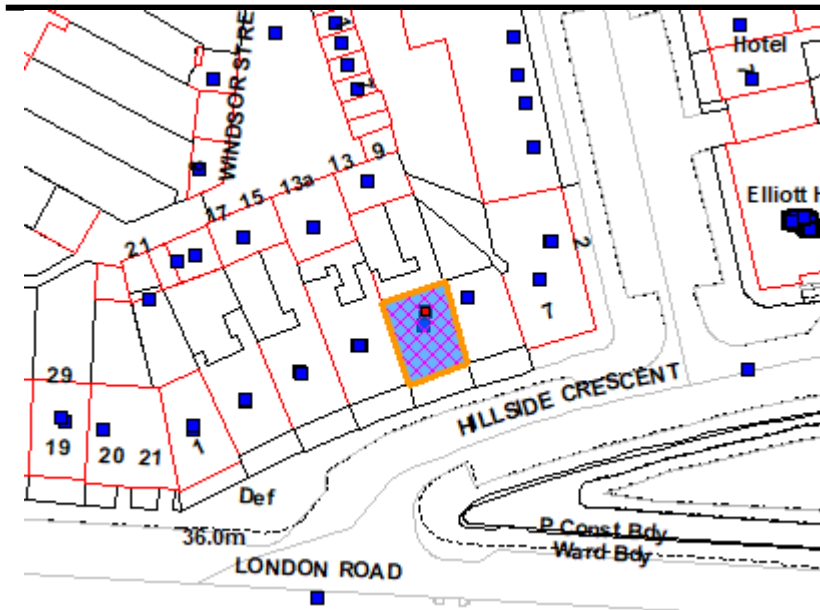

Neighbours Notified for 23/07403/FULSTL Date 27 December 2023

Location Plan

Reproduction from the Ordnance Survey mapping with permission of the Controller of Her Majesty's Stationery Office
© Crown Copyright.
Unauthorised reproduction infringes Crown copyright and may lead to prosecution or civil proceedings. Licence
Number 100023420 The City of Edinburgh Council 2012.

Flat 6 4 Brunswick Street Hillside Edinburgh

Flat 1 4 Brunswick Street Hillside Edinburgh

6 Brunswick Street Hillside Edinburgh EH7 5JD

Flat 7 4 Brunswick Street Hillside Edinburgh

Flat 3 4 Brunswick Street Hillside Edinburgh

Flat 4 4 Brunswick Street Hillside Edinburgh

Flat 5 4 Brunswick Street Hillside Edinburgh

Flat 2 4 Brunswick Street Hillside Edinburgh

15 Windsor Street Lane Hillside Edinburgh EH7 5JZ

2A Hillside Crescent Hillside Edinburgh EH7 5DY