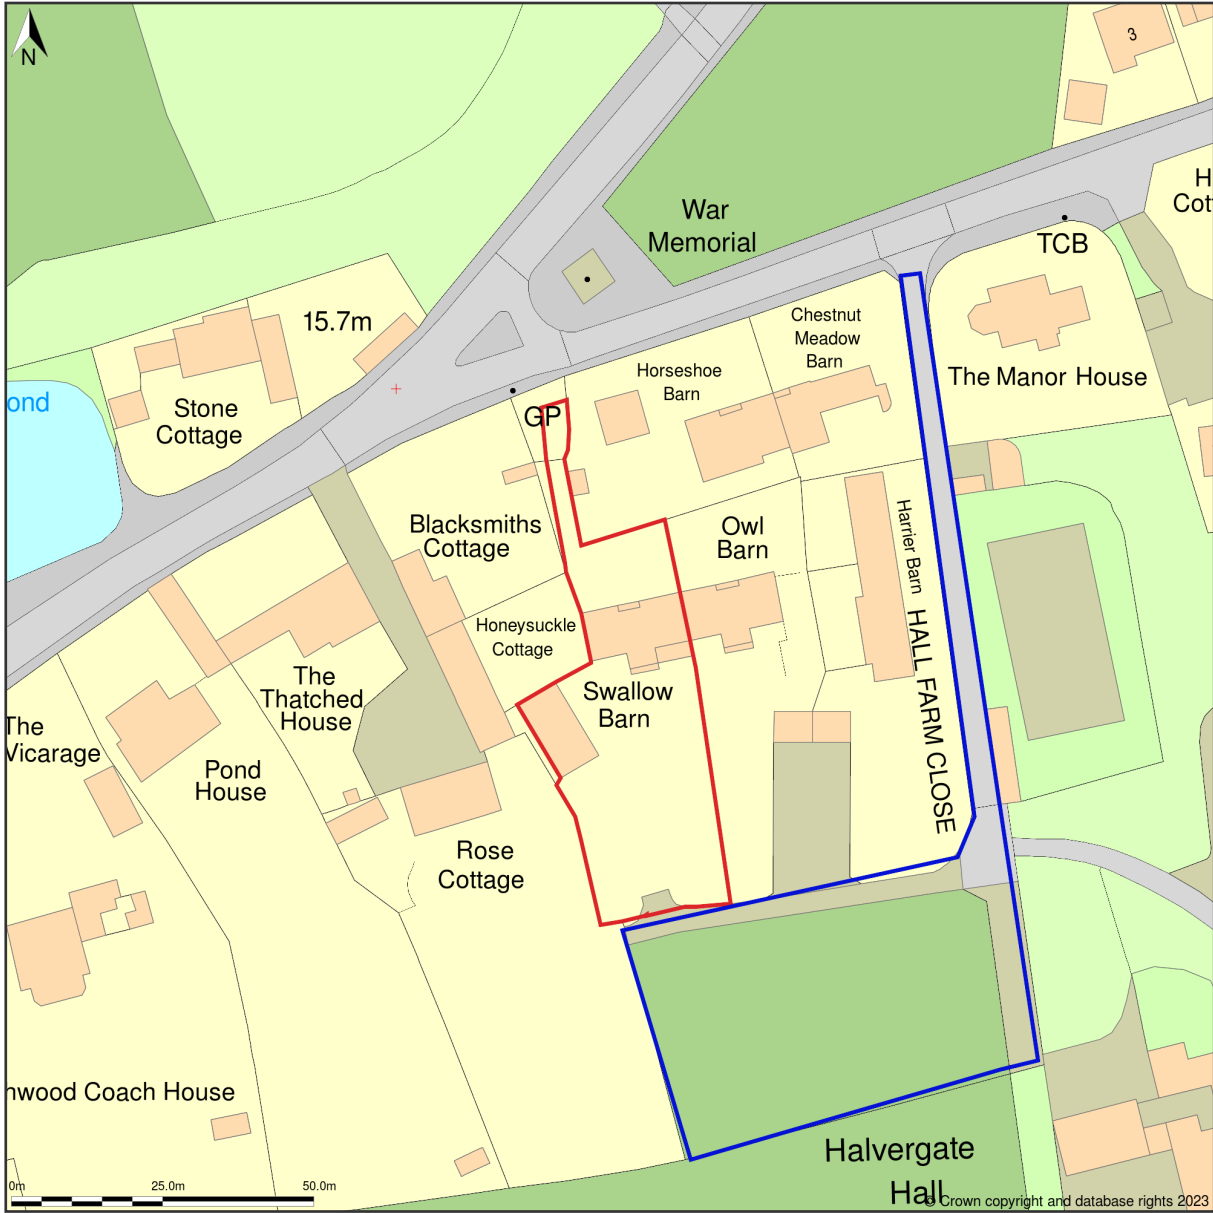

Swallow Barn, The Street, Halvergate, Norfolk, NR13 3AJ

Location Plan shows area bounded by: 641796.1, 306571.48 641996.1, 306771.48 (at a scale of 1:1250), OSGridRef: TG4189 667. The representation of a road, track or path is no evidence of a right of way. The representation of features as lines is no evidence of a property boundary.

Produced on 30th Dec 2023 from the Ordnance Survey National Geographic Database and incorporating surveyed revision available at this date. Reproduction in whole or part is prohibited without the prior permission of Ordnance Survey. © Crown copyright 2023. Supplied by www.buyaplan.co.uk a licensed Ordnance Survey partner (100053143). Unique plan reference: #00869002-BE6AD3.