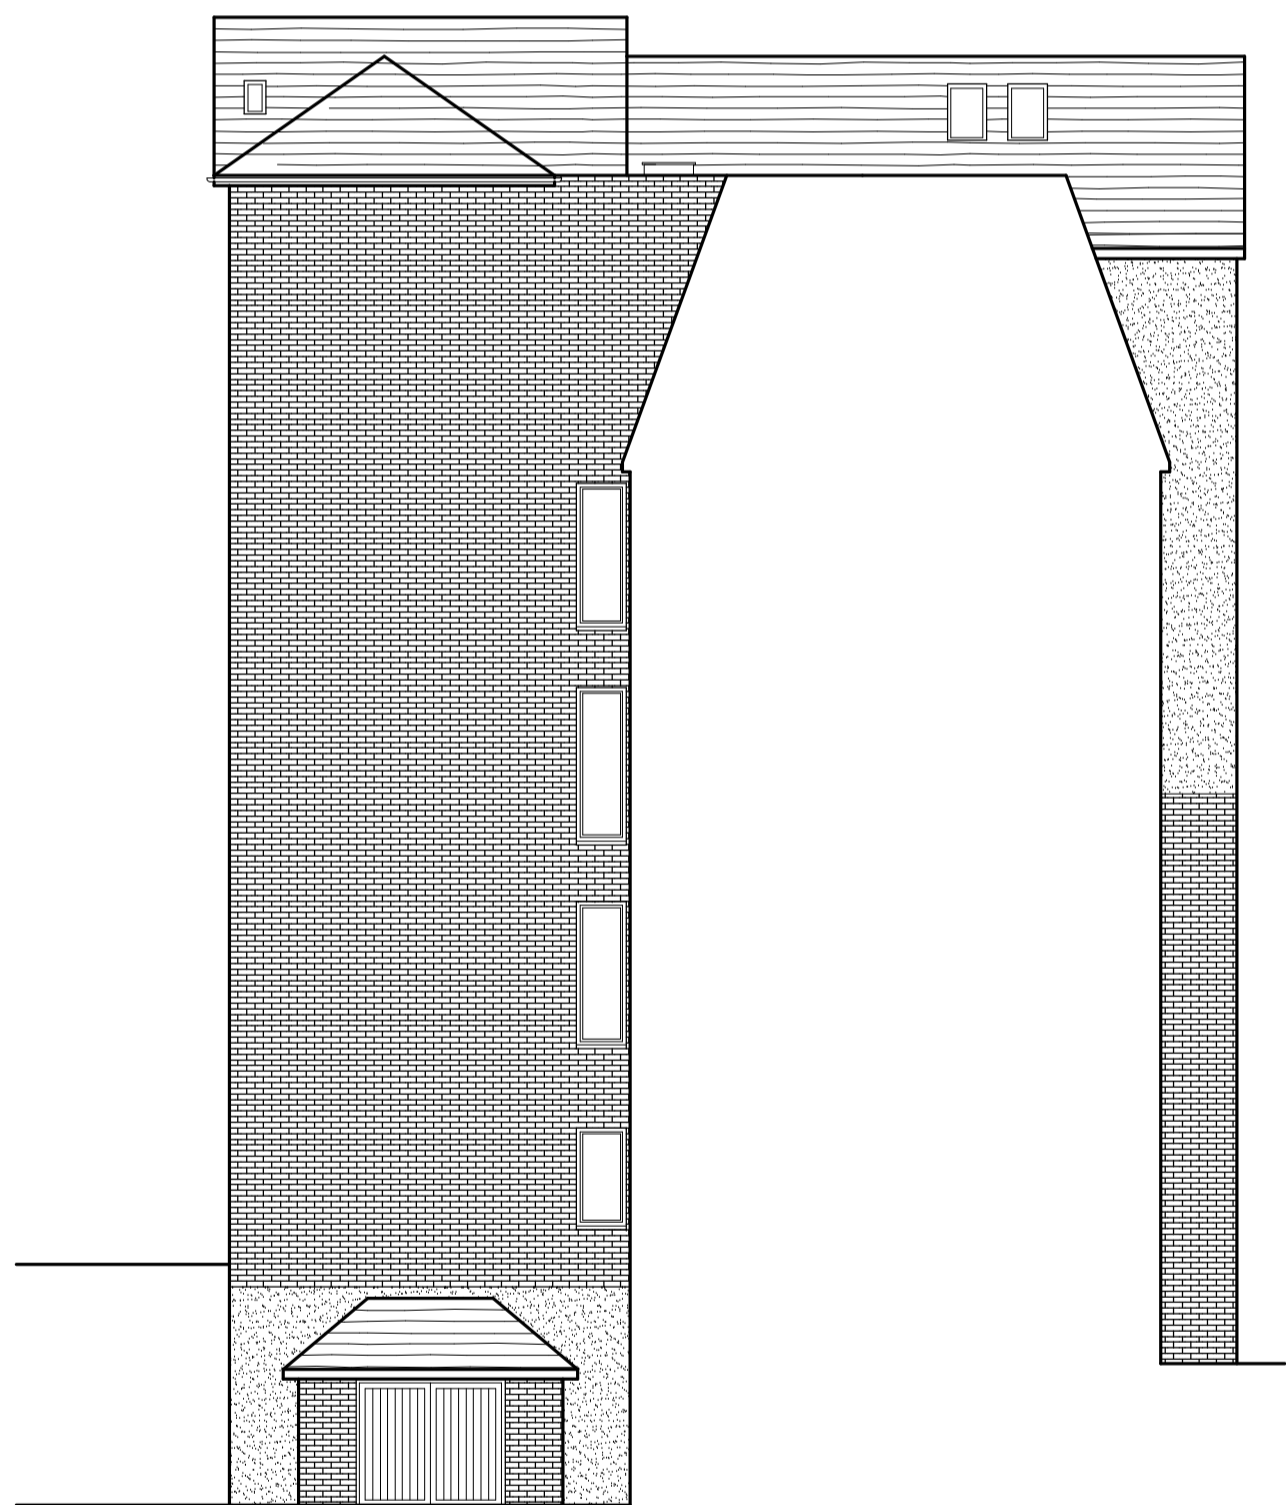

Side Elevation

Front Elevation

Side Elevation

Side Elevation

Rear Elevation

Side Elevation

**EXISTING ELEVATIONS  
AT:  
MARINE HEIGHTS,  
53 BEACH ROAD,  
WESTGATE-ON-SEA.**

**E.K.Drawing Service Ltd.**  
23 Swinburne Avenue, Broadstairs, Kent, CT10 2DP  
Telephone/Fax 01843 860312  
E-mail ekds.ltd@btconnect.com

DATE	22-11-23	DRAWING NUMBER
SCALE	1:100	BDG <b>1182</b>
DRAWN BY	J.A.Lowden	PAPER SIZE A1
DO NOT SCALE DRAWING, WRITTEN OR SITE DIMENSIONS ONLY		
AMENDMENTS	A	B C D E