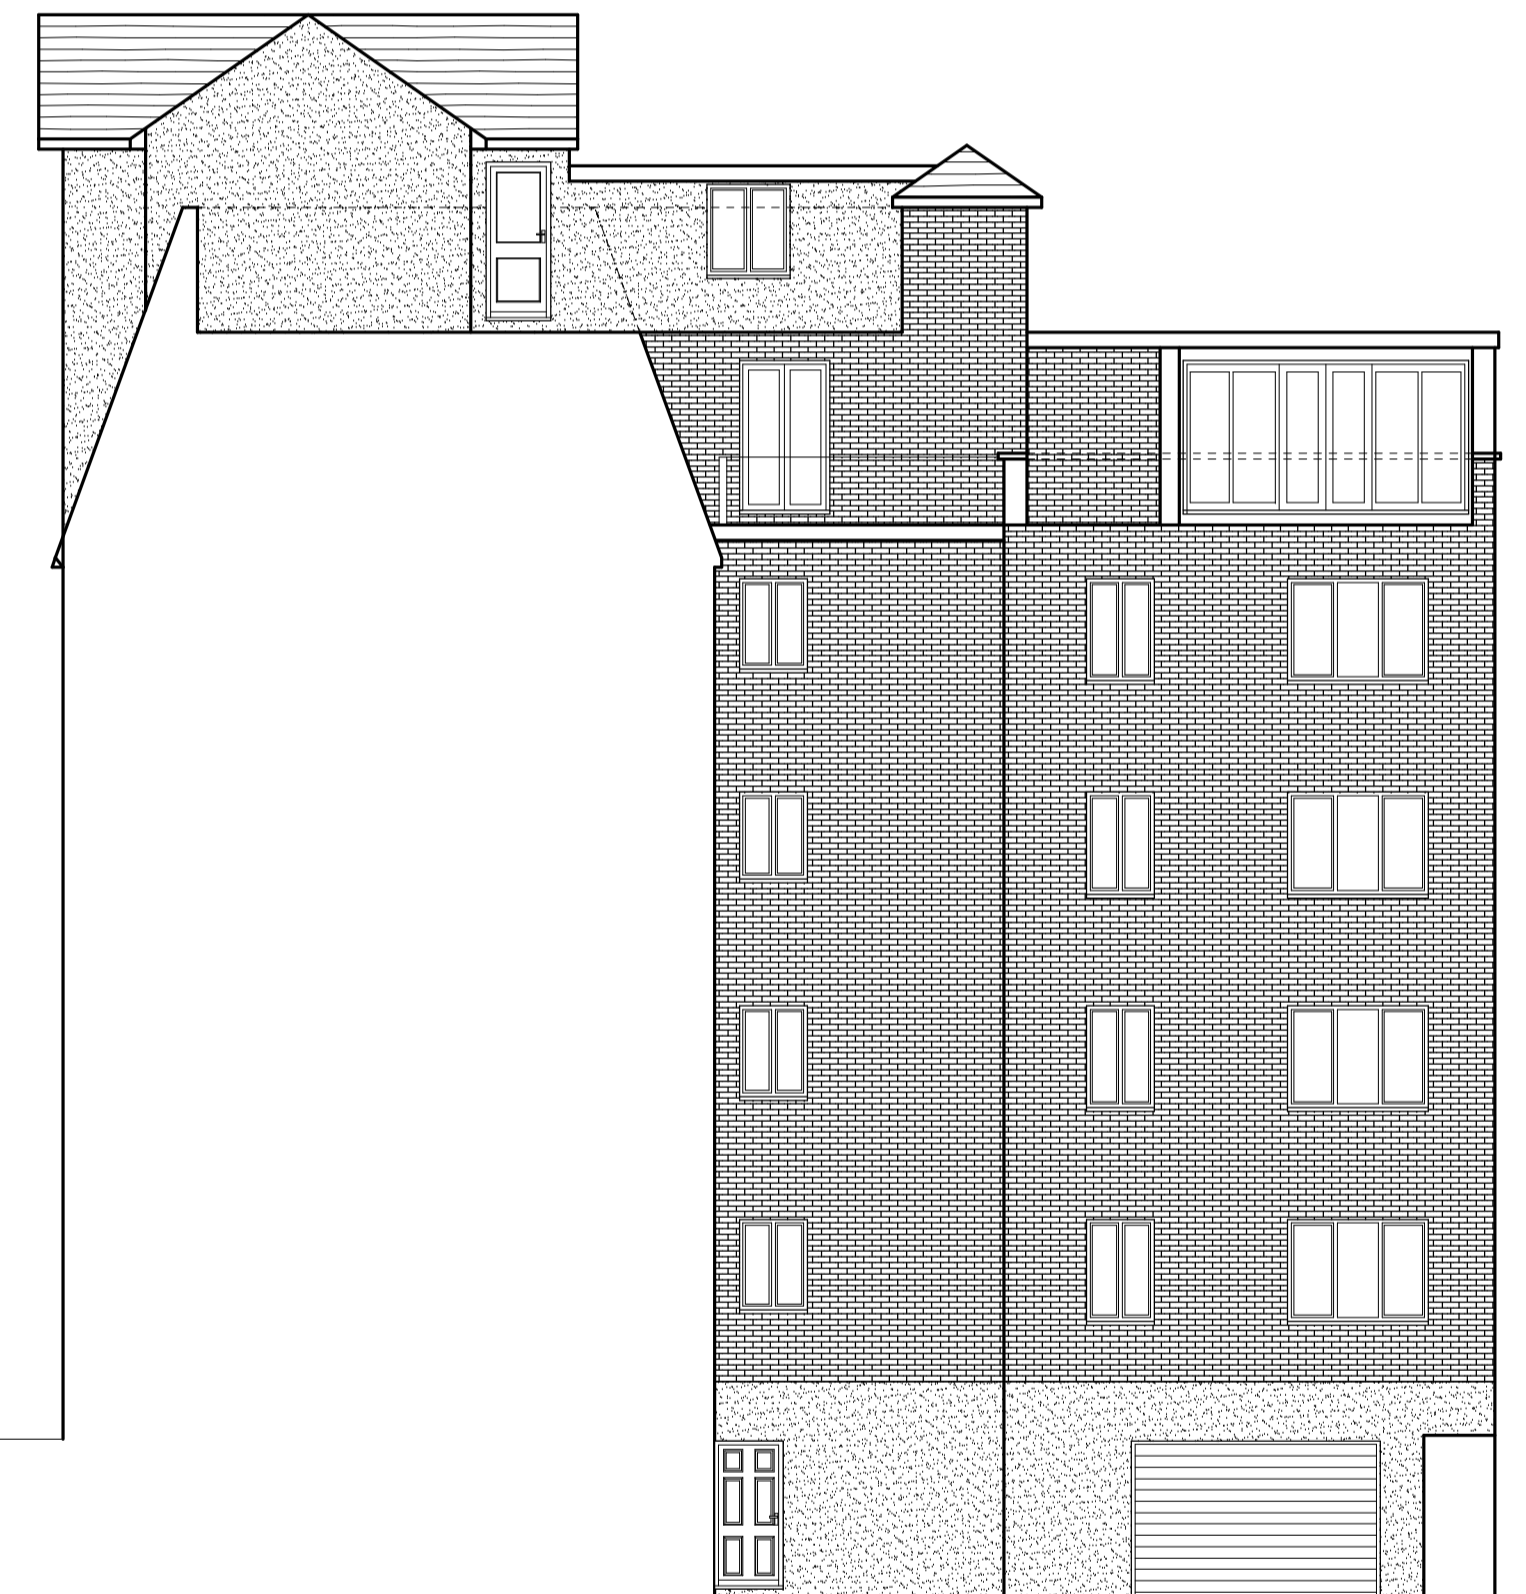

Side Elevation

Front Elevation

Side Elevation

Side Elevation

Rear Elevation

Side Elevation

**EXISTING ELEVATIONS  
AT:  
MARINE HEIGHTS,  
53 BEACH ROAD,  
WESTGATE-ON-SEA.**

**E.K.Drawing Service Ltd.**  
23 Swinburne Avenue, Broadstairs, Kent, CT10 2DP  
Telephone/Fax 01843 860312  
E-mail ekds.ltd@btconnect.com

DATE	22-11-23	DRAWING NUMBER
SCALE	1:100	BDG <b>1182</b>
DRAWN BY	J.A.Lowden	PAPER SIZE A1
DO NOT SCALE DRAWING, WRITTEN OR SITE DIMENSIONS ONLY		
AMENDMENTS	A	B C D E