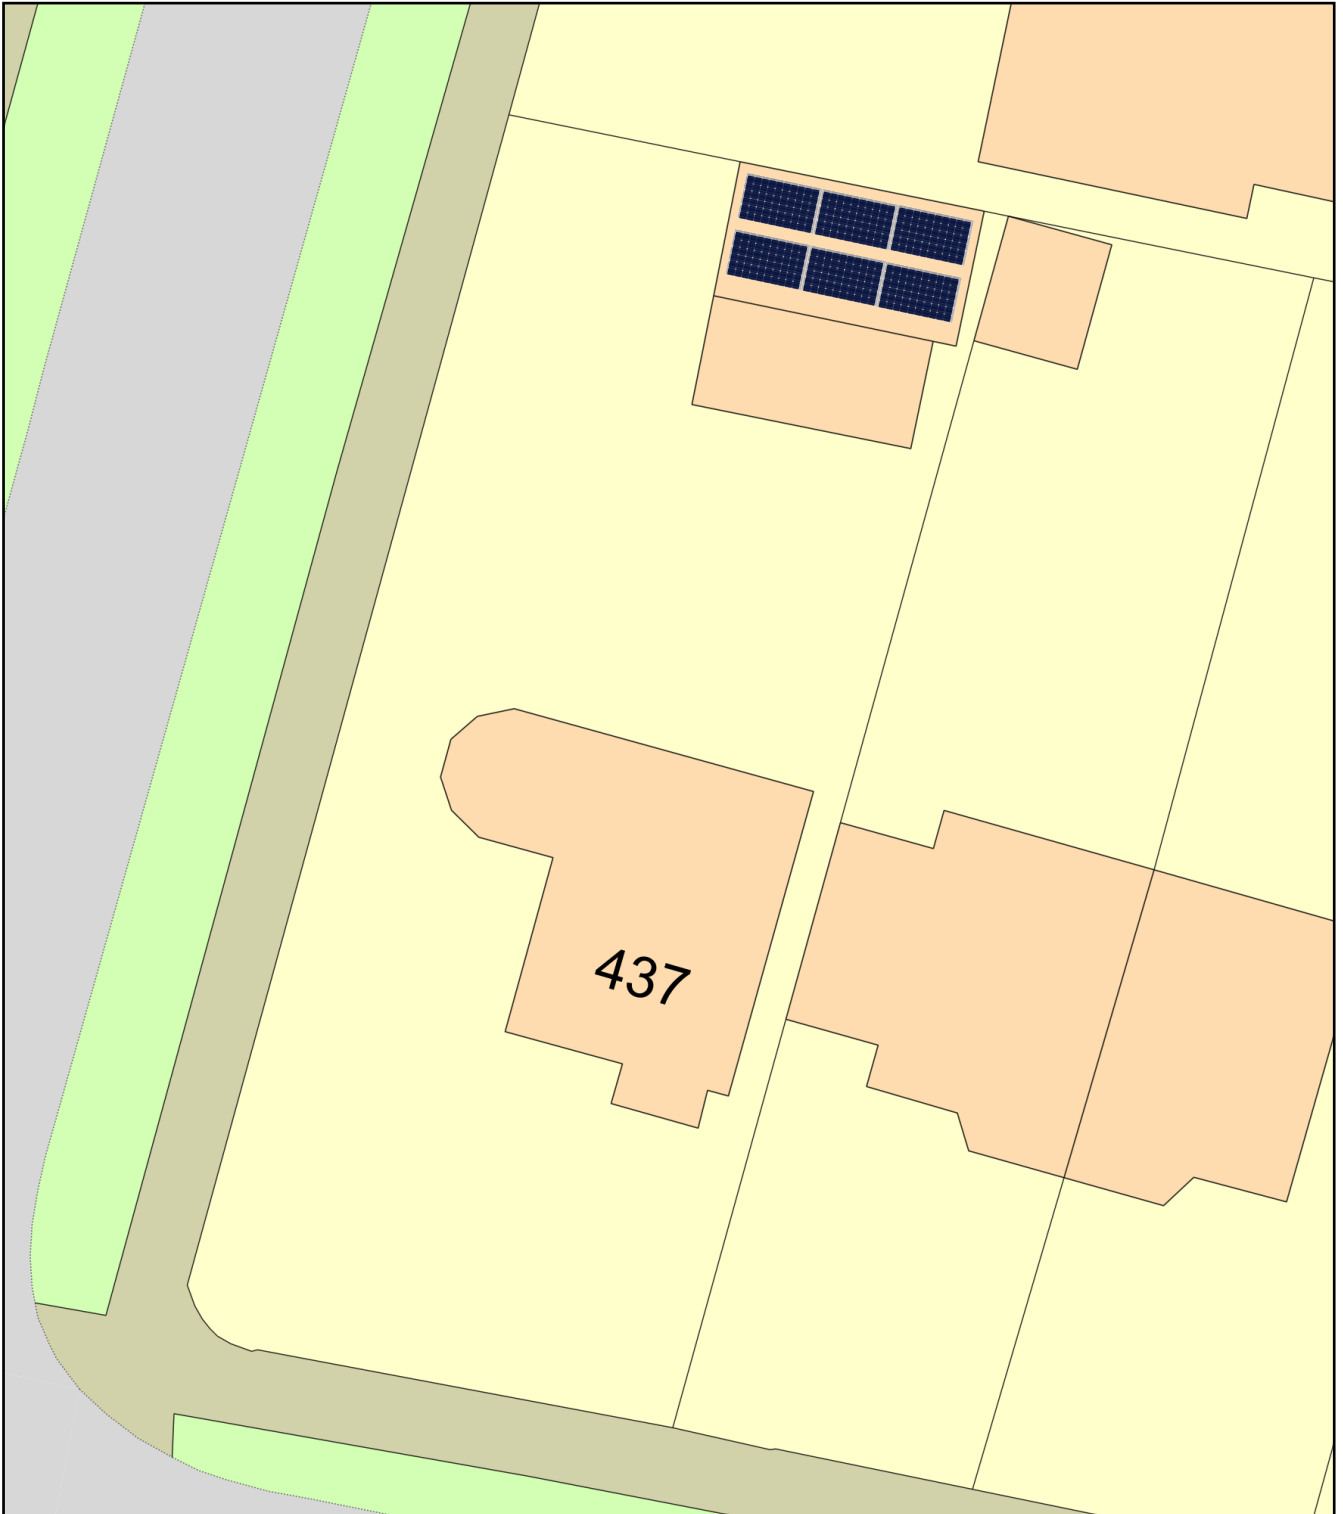

# 437 Northdown Road

Plan Produced for: Mrs Shiela Lumsden

Date Produced: 15 Dec 2023

Plan Reference Number: TQRQM23349102739016

Scale: 1:200 @ A4