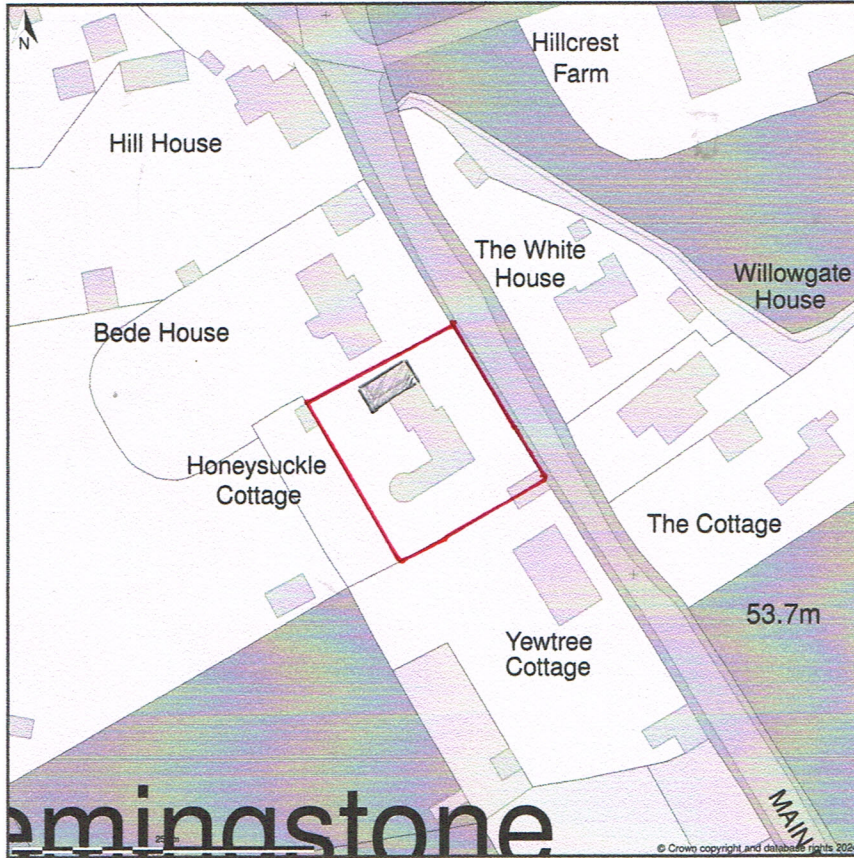

Honeysuckle Cottage, Main Road, Hemingstone, Suffolk, IP6 9RJ

Location Plan shows area bounded by: 615055.05, 253617.98 615196.47, 253759.41 (at a scale of 1:1250), OSGridRef: TM15125368. The representation of a road, track or path is no evidence of a right of way. The representation of features as lines is no evidence of a property boundary.

Produced on 2nd Jan 2024 from the Ordnance Survey National Geographic Database and incorporating surveyed revision available at this date. Reproduction in whole or part is prohibited without the prior permission of Ordnance Survey. © Crown copyright 2024. Supplied by www.buyaplan.co.uk a licensed Ordnance Survey partner (100053143). Unique plan reference: #00869188-39E848.