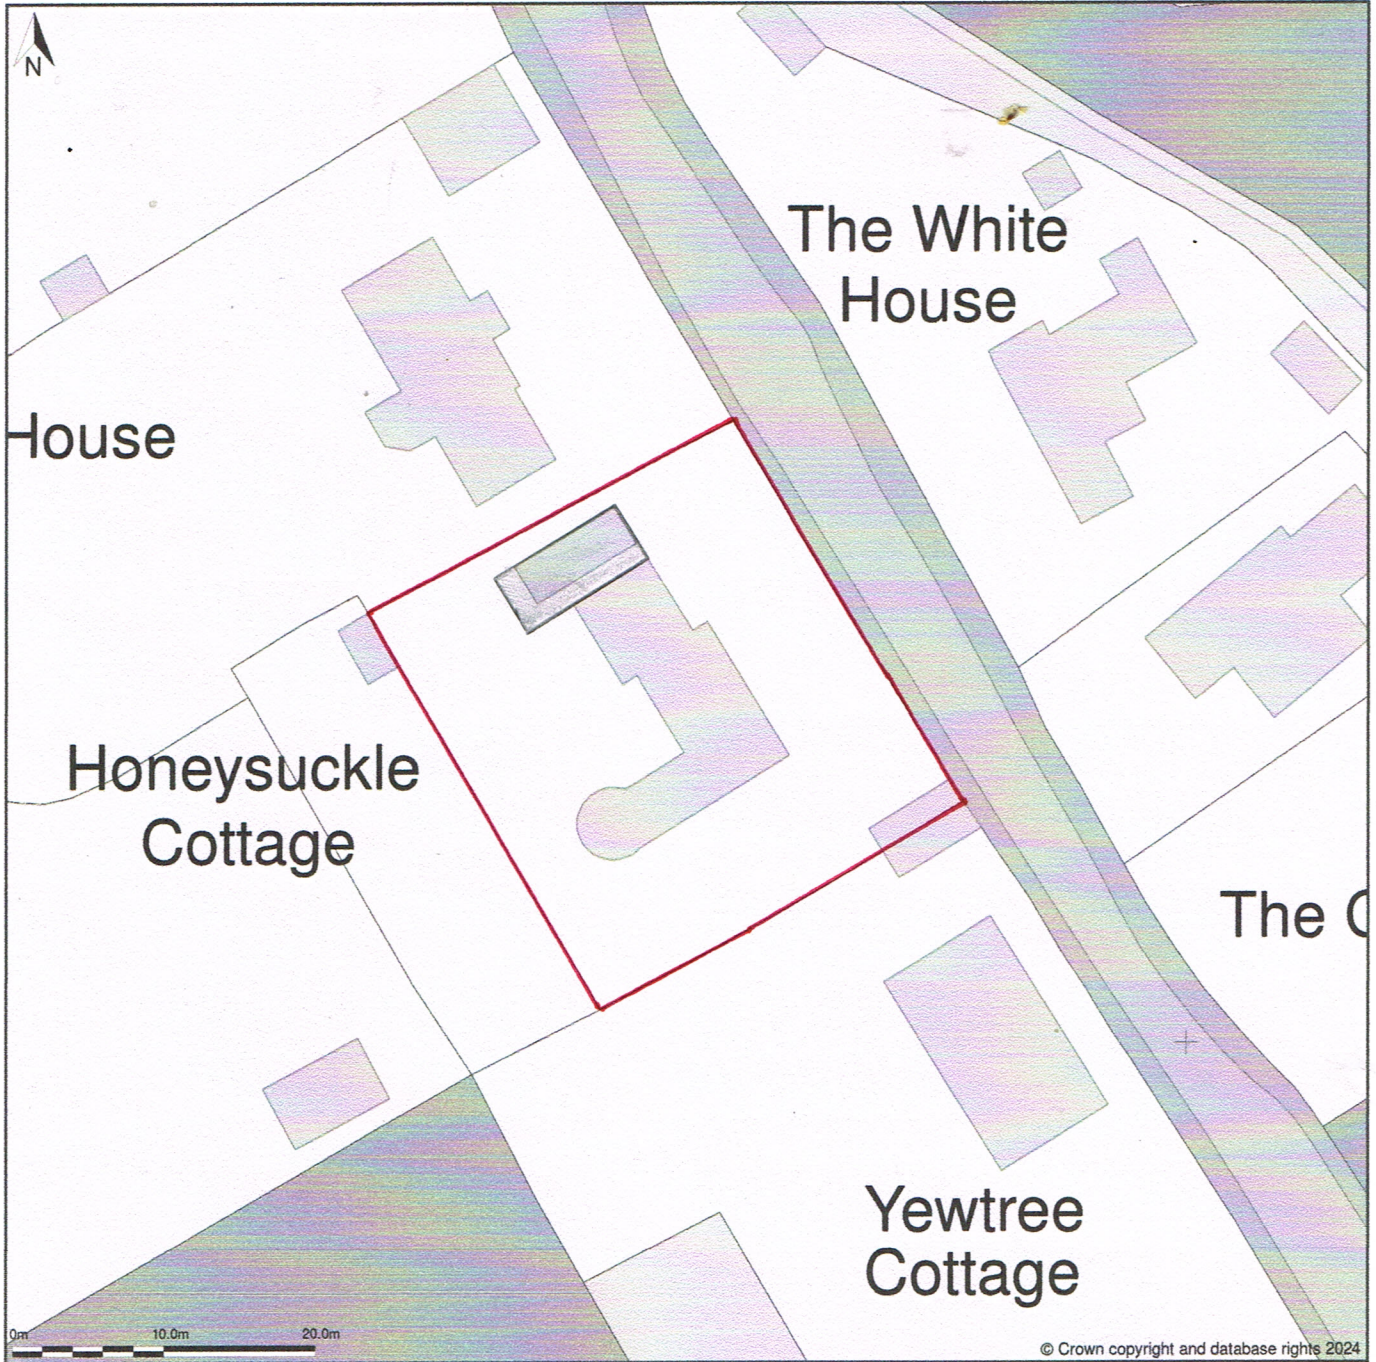

Honeysuckle Cottage, Main Road, Hemingstone, Suffolk, IP6 9RJ

Site Plan (also called a Block Plan) shows area bounded by: 615080.57, 253643.55 615170.57, 253733.55 (at a scale of 1:500), OSGridRef: TM15125368. The representation of a road, track or path is no evidence of a right of way. The representation of features as lines is no evidence of a property boundary.

Produced on 2nd Jan 2024 from the Ordnance Survey National Geographic Database and incorporating surveyed revision available at this date. Reproduction in whole or part is prohibited without the prior permission of Ordnance Survey. © Crown copyright 2024. Supplied by www.buyaplan.co.uk a licensed Ordnance Survey partner (100053143). Unique plan reference: #00869189-6D077D.