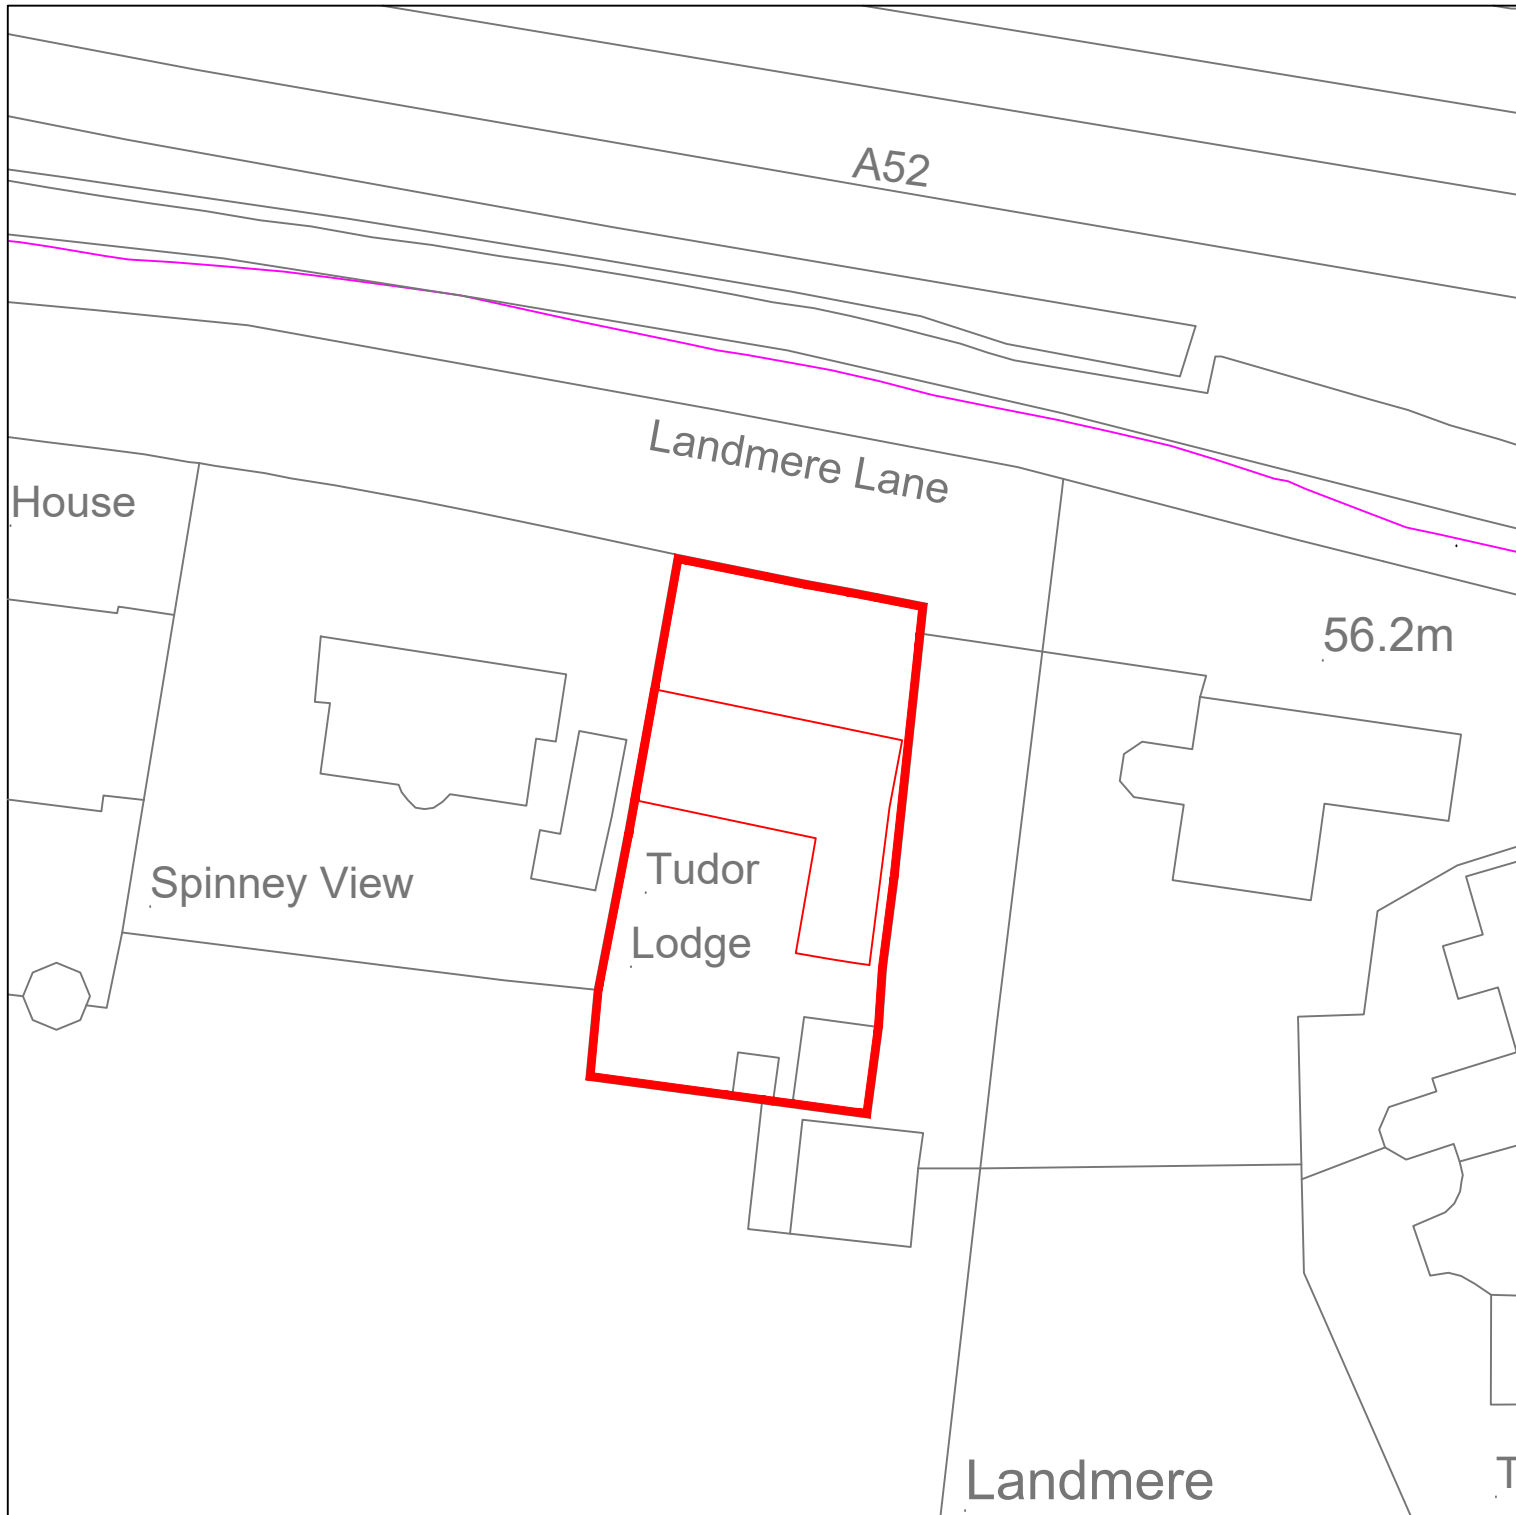

ALL DIMENSIONS TO BE CHECKED ON SITE BY CONTRACTOR.

1:1250 Location Map  
 Tudor Lodge  
 Landmere Lane  
 Ruddington  
 Nottingham  
 NG11 6ND

©Crown Copyright and database rights 2023 OS Licence no. AC0000849896

1:1250 Location Map  
 Tudor Lodge  
 Landmere Lane  
 Ruddington  
 Nottingham  
 NG11 6ND

Rev	Description	Date	By
-----	-------------	------	----

DWG TITLE	SITE + LOCATION MAP		
	TUDOR LODGE		
	LANDMERE LANE		
	RUDDINGTON		
	NOTTINGHAM		
	NG11 6ND		
Client	SANGHERA		
SCALE	1:500/1250@A3		
DATE	DEC 23		
DRAWING No.	TDR_LDG_I3 REV		