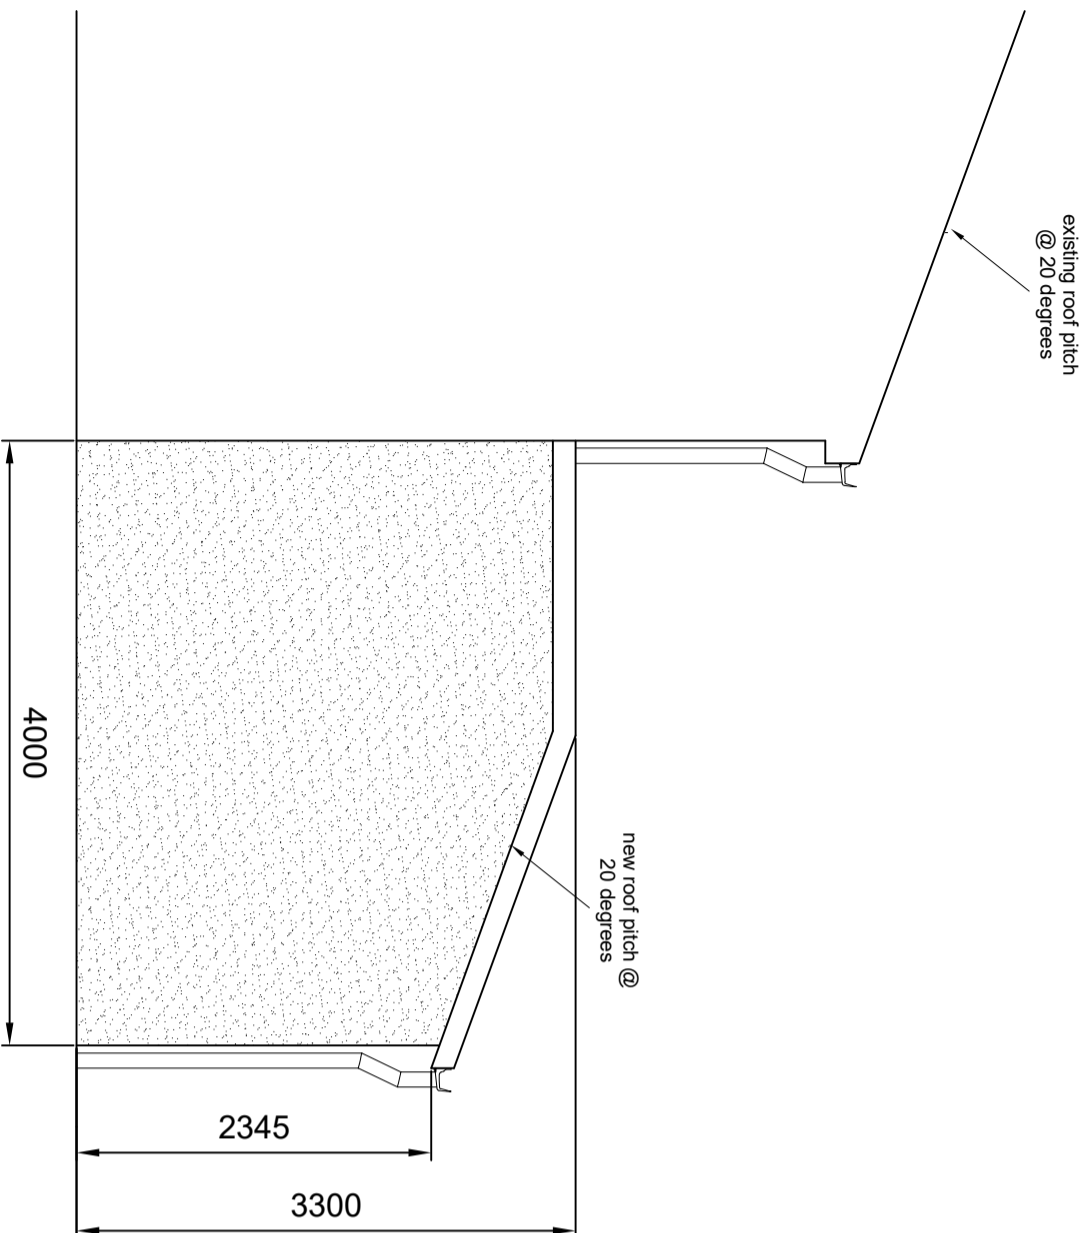

PROPOSED LEFT HAND SIDE ELEVATION

PROPOSED RIGHT HAND SIDE ELEVATION

SCALE BAR 1:50 @ A3
DRAWING SIZE

Kevin O'Neill
6 Neyland Drive
Aylesbury
Bucks
HP19 9SA
Telephone 07905 400881
E-mail arsen605@aol.com
CLIENT
MRS PAULINA TSVETANOVA

PROJECT
**69 BARNARD CRESCENT
AYLESBURY,
BUCKS, HP21 9PW**
DRAWING TITLE
**PROPOSED SIDE
ELEVATIONS**

DRAWN BY	DATE
PM	29/12/23
SCALE	STATUS
1:50	Planning
DRAWING NUMBER	REVISION
69BC/23/03	-