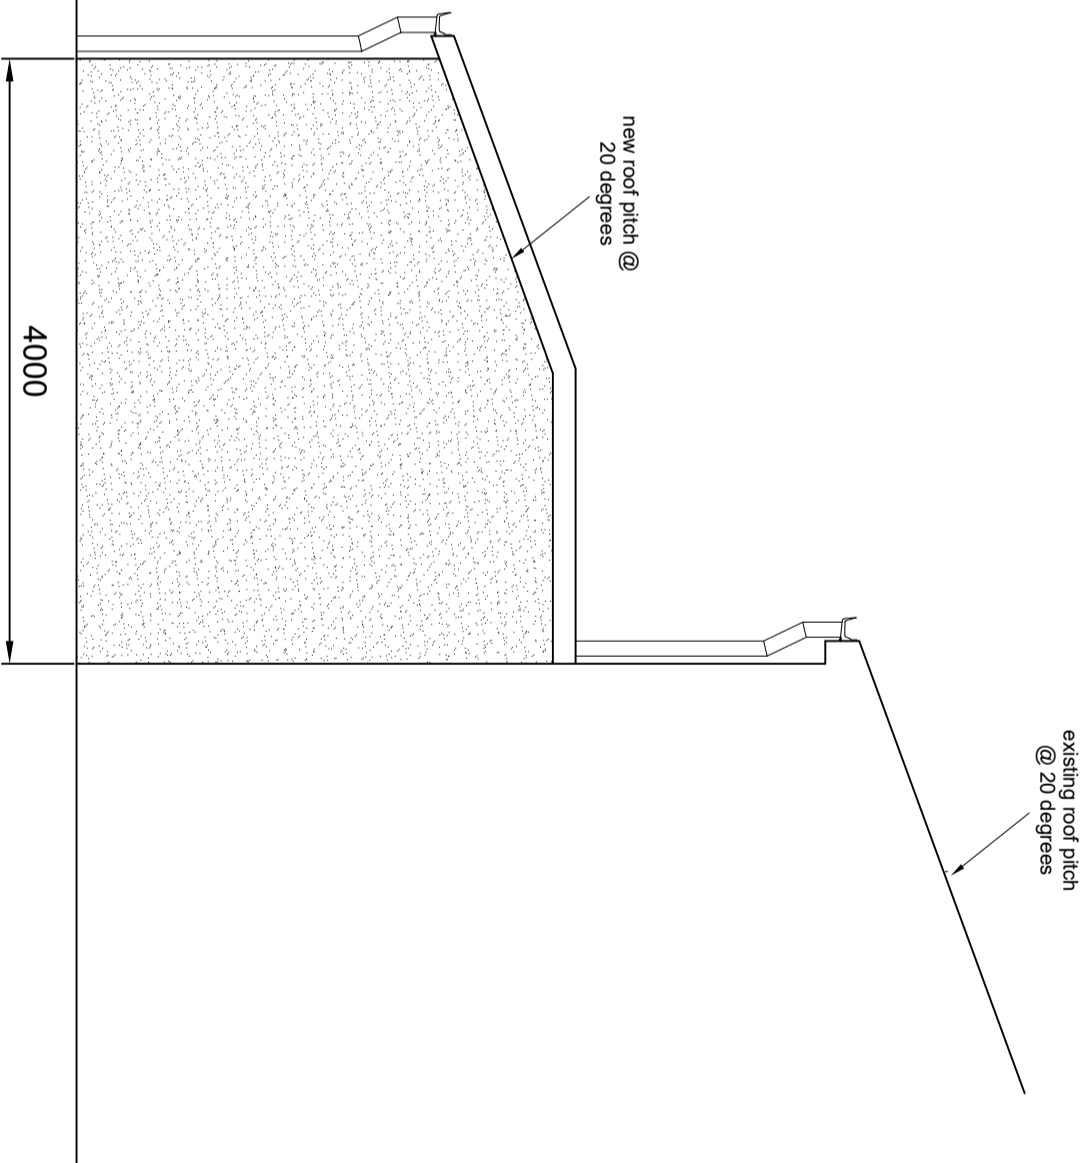

PROPOSED LEFT HAND SIDE ELEVATION

PROPOSED RIGHT HAND SIDE ELEVATION

SCALE BAR 1:50 @ A3
DRAWING SIZE

Kevin O'Neill
6 Neyland Drive
Aylesbury
Bucks
HP19 9SA
Telephone 07905 400881
E-mail arsen605@aol.com
CLIENT
MRS PAULINA TSVETANOVA

PROJECT
**69 BARNARD CRESCENT
AYLESBURY,
BUCKS, HP21 9PW**
DRAWING TITLE
**PROPOSED SIDE
ELEVATIONS**

DRAWN BY	DATE
PM	29/12/23
SCALE	STATUS
1:50	Planning
DRAWING NUMBER	REVISION
69BC/23/03	-