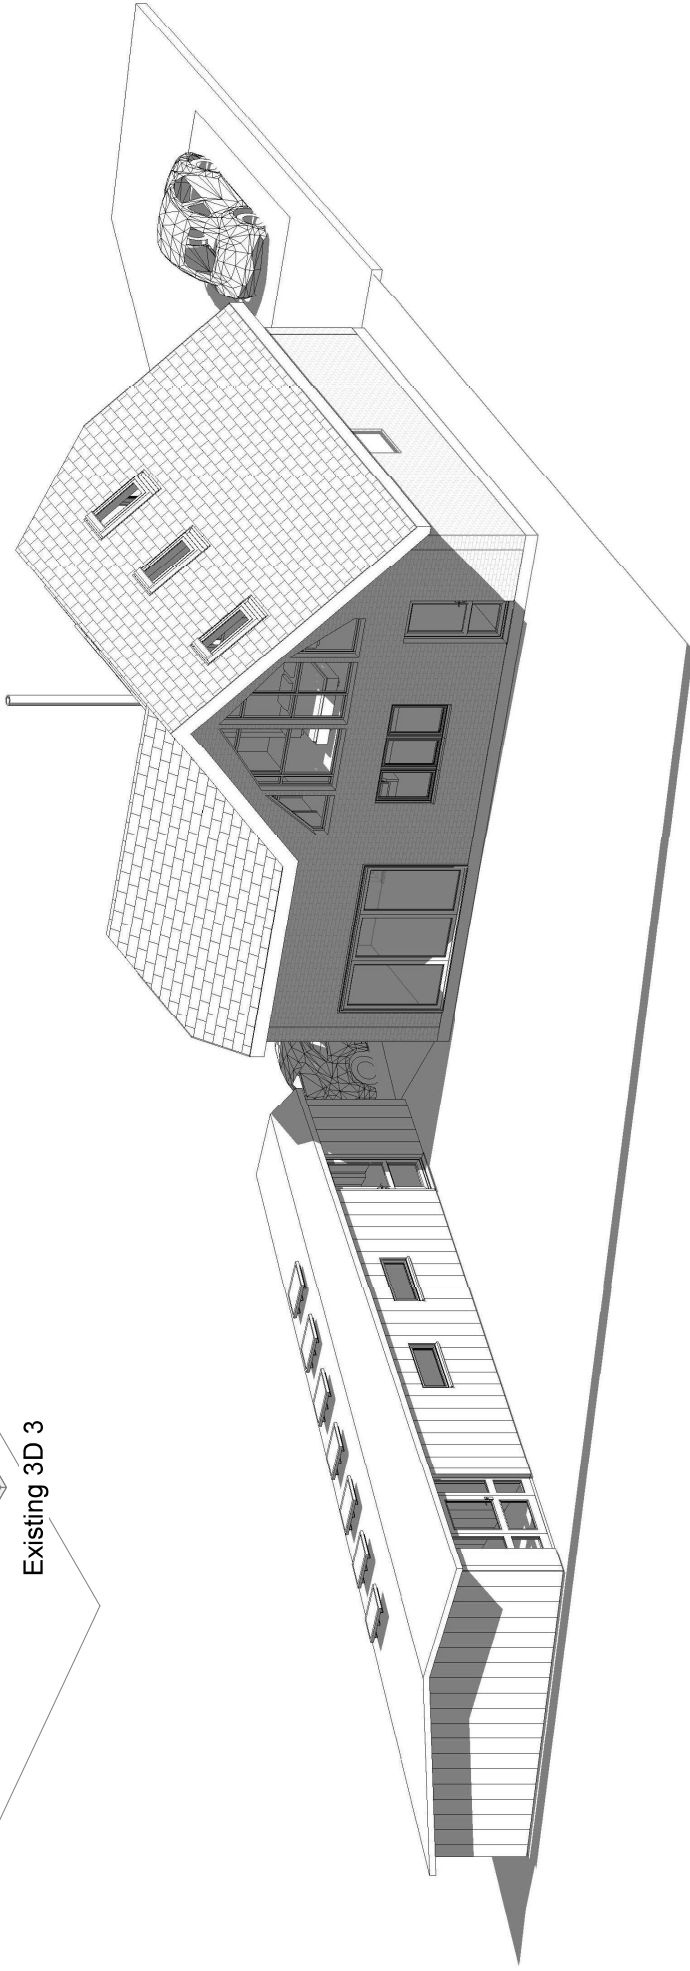

Existing 3D 3

Proposed 3D 3

1:500		50
1:200		20
1:100		10
1:50		5

All measurement to be checked on site prior to any commitment
 Parkers Design Limited - The Studio @ 80, PO9 2PR
www.pod.co.uk - info@parkersdesign.com - 07776 008922

PROJECT	15 Ashburnham Close PO19 3NB	
SHEET	3D 3	

CLIENT	Niebel	
Date	Issue Date	Scale (@ A3)
Drawn by	SW	DRAWING NUMBER
Checked by	SR	P 6
		REV