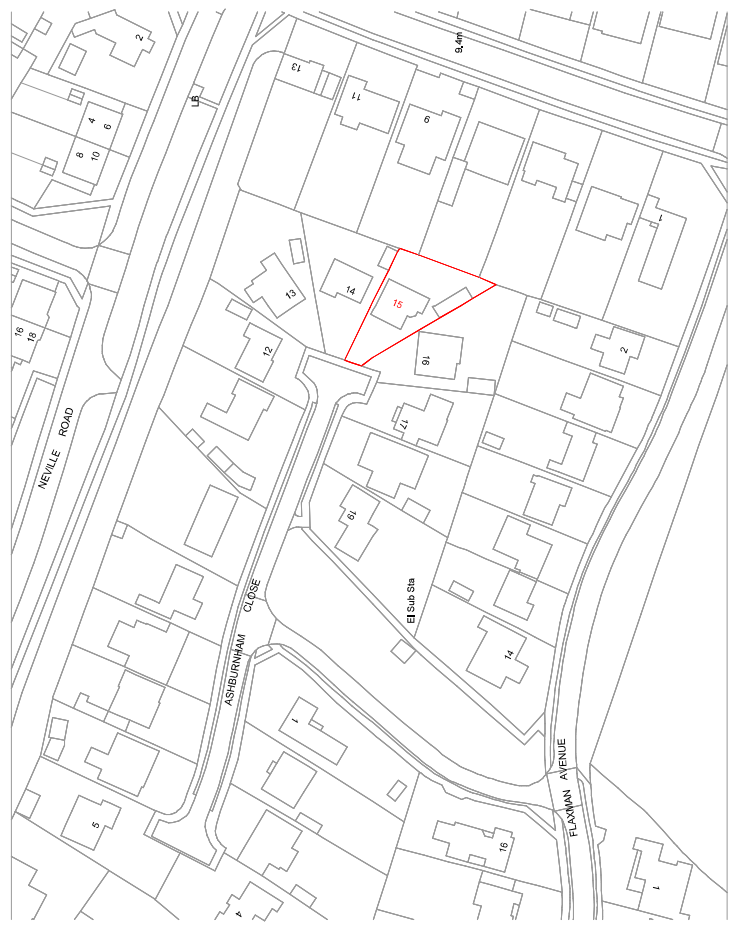

Request a Plan
 Map number: TORQM23305100407305
 Title: 15 Ashburnham Close, Chichester, PO19 3NB
 Map Producer: Parkers Design
 © Crown Copyright and database rights 2022 OS 100042796

Block Plan
 1:500

Location Plan
 1:1250

1:500	
1:200	
1:100	
1:50	

All measurement to be checked on site prior to any commitment

Parkers Design Limited - The Studio @ 80, PO9 2PR

www.parkers.co.uk • info@parkersdesign.com • 07776 008922

PROJECT	15 Ashburnham Close PO19 3NB			
	CLIENT	Niebel		
SHEET	Date	Issue Date	Scale (@ A3)	As indicated
	Drawn by	SW	DRAWING NUMBER	P 0
	Checked by	SR		REV