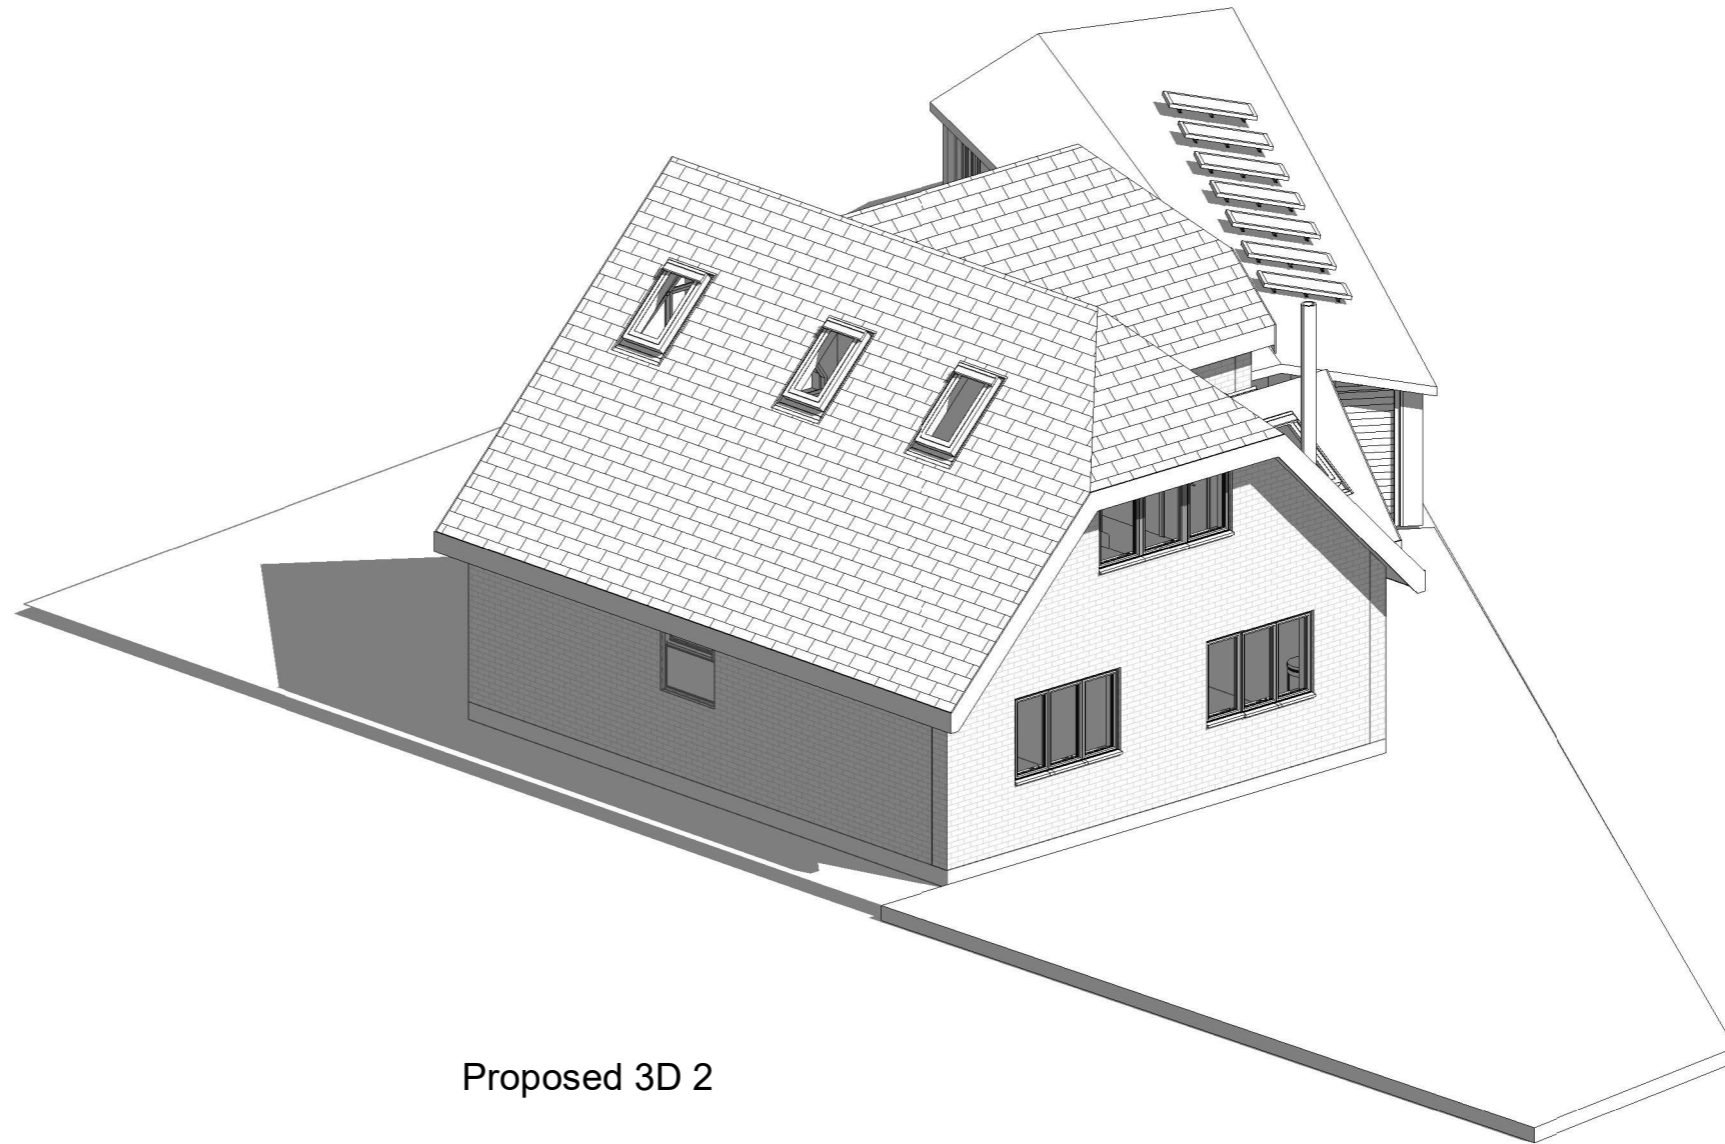

Existing 3D 2

Proposed 3D 2

1:500		50
1:200		20
1:100		10
1:50		5

All measurement to be checked on site prior to any comment

Parkers Design Limited - The Studio @ 90, PO9 2PR

www.pexd.co.uk - info@parkersdesign.com - 07776 008822

PROJECT	15 Ashburnham Close PO19 3NB		CLIENT	Niebel	
SHEET	3D 2		Date	Issue Date	Scale (@ A3)
			Drawn by	SW	DRAWING NUMBER
			Checked by	SR	P 5
					REV