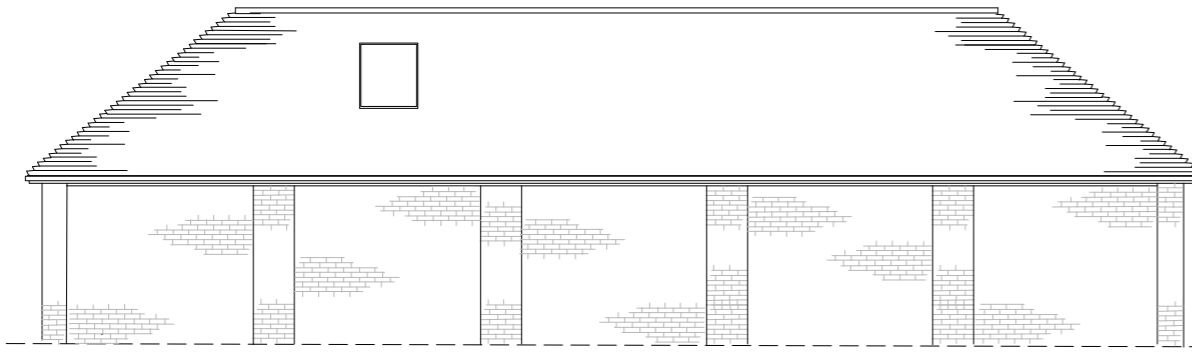

EXISTING PLAN SHOWING POSITION OF PROPOSED ROOF WINDOW

EXISTING SOUTH

EXISTING EAST

EXISTING NORTH

EXISTING WEST

PROPOSED SOUTH

4 Saxon Meadows

Location	4 Saxon Meadows Tangmere W Sussex PO20 2GA
Drawing	Existing plans and elevations, Proposed elevation
Date	03/12/2023
Scale	1:100@ A3
Drawing No	P/SM/16.0
	Cd file iMac