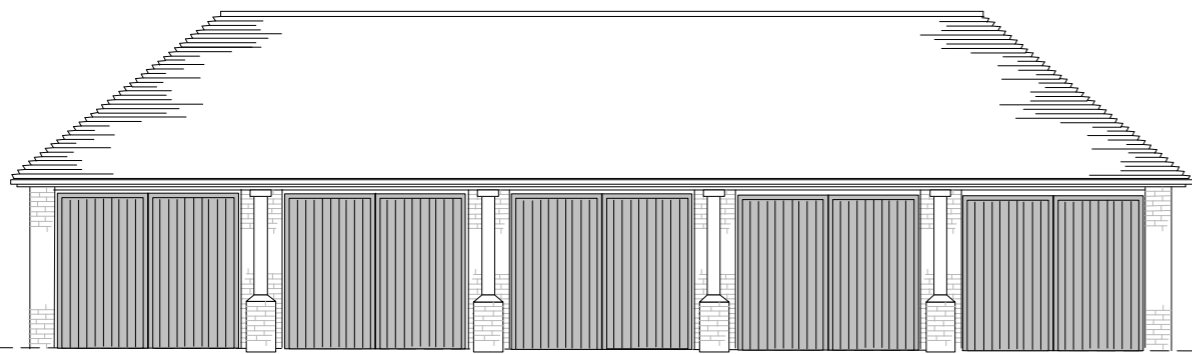

EXISTING PLAN SHOWING POSITION OF PROPOSED ROOF WINDOW

EXISTING SOUTH

EXISTING EAST

EXISTING NORTH

EXISTING WEST

PROPOSED SOUTH

4 Saxon Meadows

Location	4 Saxon Meadows Tangmere W Sussex PO20 2GA
Drawing	Existing plans and elevations, Proposed elevation
Date	03/12/2023
Scale	1:100@ A3
Drawing No	P/SM/16.0
	Cd file iMac