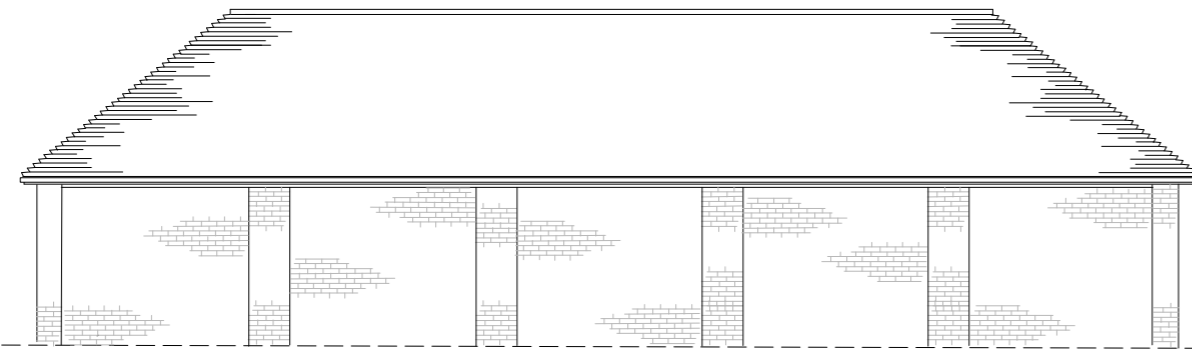

EXISTING PLAN SHOWING POSITION OF PROPOSED ROOF WINDOW

EXISTING SOUTH

EXISTING EAST

EXISTING NORTH

EXISTING WEST

PROPOSED SOUTH

4 Saxon Meadows

Location	4 Saxon Meadows Tangmere W Sussex PO20 2GA
Drawing	Existing plans and elevations, Proposed elevation
Date	03/12/2023
Scale	1:100@ A3
Drawing No	P/SM/16.0
	Cd file iMac