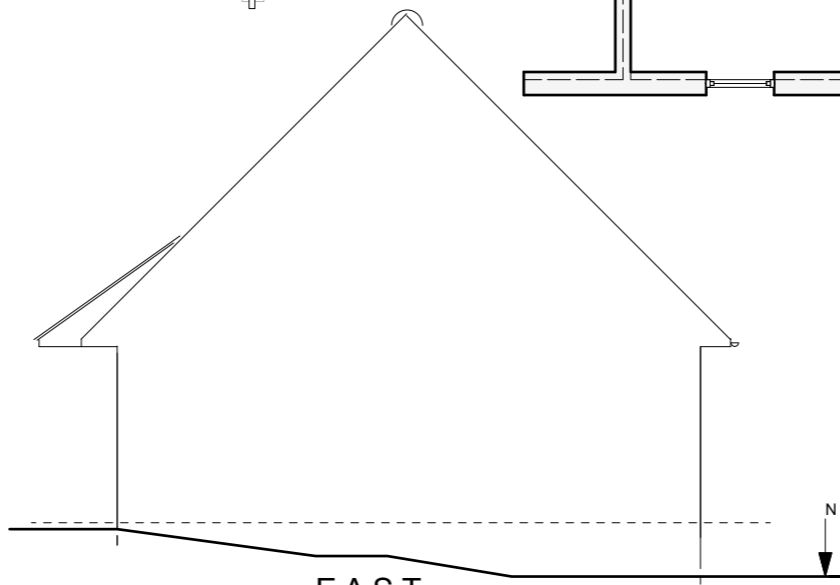

GROUND

ADJACENT PROPERTY

NOMINAL GROUND LEVEL

WEST

NOMINAL GROUND LEVEL

EAST

20 Saxon Meadows

Location	4 Saxon Meadows Tangmere W Sussex PO20 2GA
Drawing	Proposed plans and elevations
Date	09/11/2023
Scale	1:100 @ A3
Drawing No	P5M/2.1
	Cd file iMac