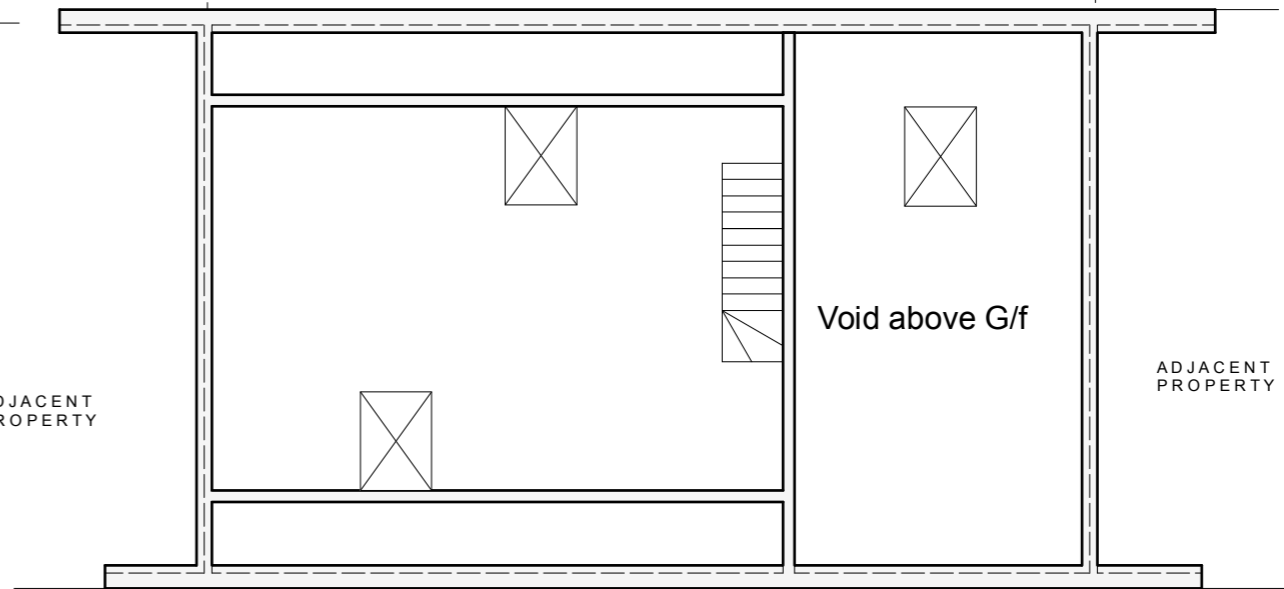

ADJACENT PROPERTY

NORTH

ADJACENT PROPERTY

FIRST

ADJACENT PROPERTY

ADJACENT PROPERTY

SOUTH

ADJACENT PROPERTY

GROUND

ADJACENT PROPERTY

NOMINAL GROUND LEVEL

WEST

NOMINAL GROUND LEVEL

EAST

20 Saxon Meadows

Location	4 Saxon Meadows Tangmere W Sussex PO20 2GA
Drawing	Proposed plans and elevations
Date	09/11/2023
Scale	1:100 @ A3
Drawing No	P5M/2.1
	Cd file iMac