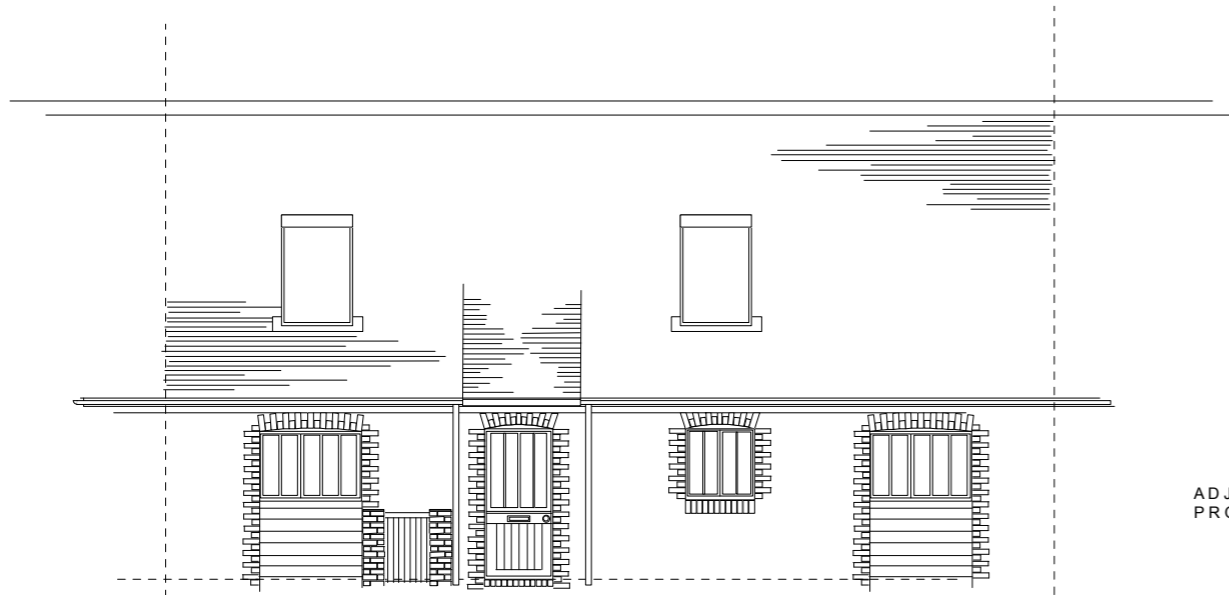

ADJACENT PROPERTY

NORTH

ADJACENT PROPERTY

FIRST

ADJACENT PROPERTY

ADJACENT PROPERTY

SOUTH

ADJACENT PROPERTY

GROUND

ADJACENT PROPERTY

NOMINAL GROUND LEVEL

WEST

NOMINAL GROUND LEVEL

EAST

20 Saxon Meadows

Location	4 Saxon Meadows Tangmere W Sussex PO20 2GA
Drawing	Proposed plans and elevations
Date	09/11/2023
Scale	1:100 @ A3
Drawing No	P5M/2.1
	Cd file iMac