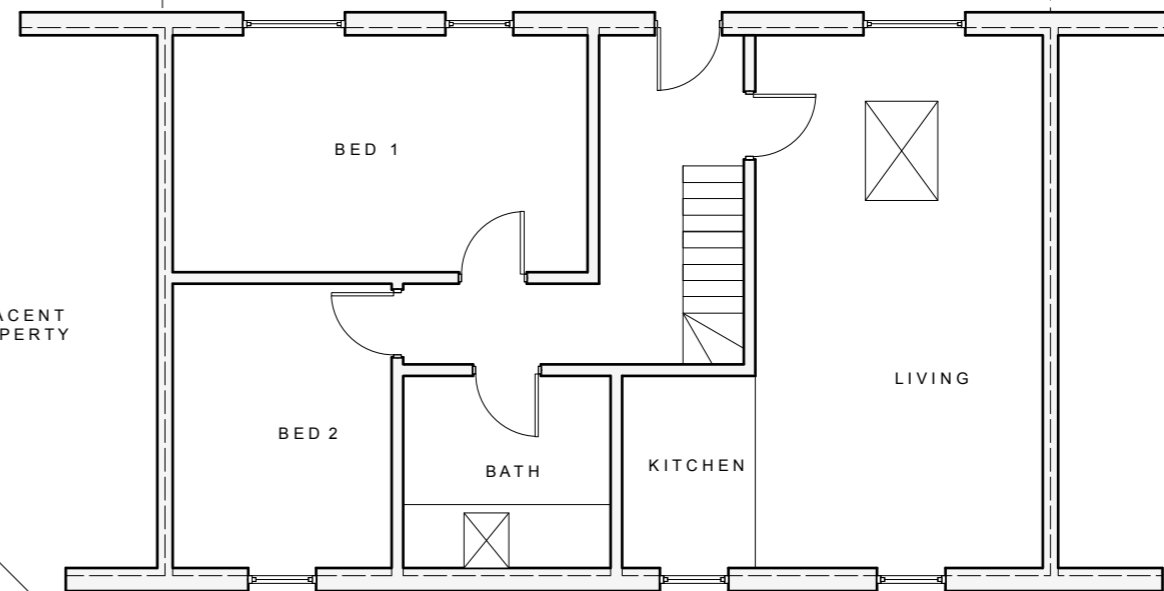

ADJACENT PROPERTY

NORTH

ADJACENT PROPERTY

FIRST

ADJACENT PROPERTY

ADJACENT PROPERTY

SOUTH

ADJACENT PROPERTY

GROUND

ADJACENT PROPERTY

NOMINAL GROUND LEVEL

WEST

NOMINAL GROUND LEVEL

EAST

20 Saxon Meadows

Location	4 Saxon Meadows Tangmere W Sussex PO20 2GA
Drawing	Proposed plans and elevations
Date	09/11/2023
Scale	1:100 @ A3
Drawing No	P5M/2.1
	Cd file iMac