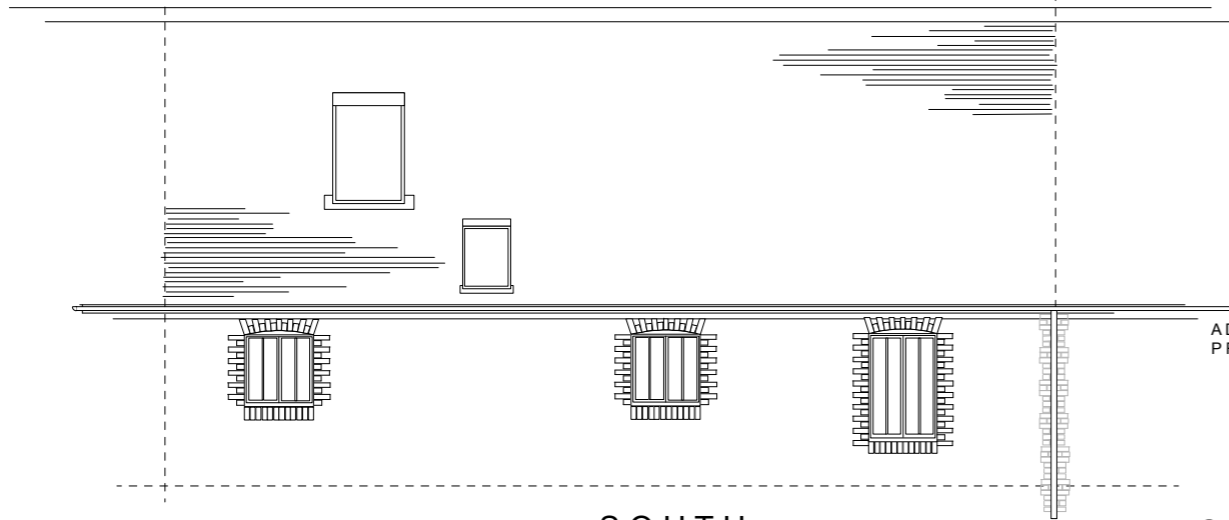

ADJACENT PROPERTY

NORTH

ADJACENT PROPERTY

FIRST

ADJACENT PROPERTY

ADJACENT PROPERTY

SOUTH

ADJACENT PROPERTY

GROUND

ADJACENT PROPERTY

NOMINAL GROUND LEVEL

WEST

NOMINAL GROUND LEVEL

EAST

20 Saxon Meadows

Location	4 Saxon Meadows Tangmere W Sussex PO20 2GA
Drawing	Proposed plans and elevations
Date	09/11/2023
Scale	1:100 @ A3
Drawing No	P5M/2.1
	Cd file iMac