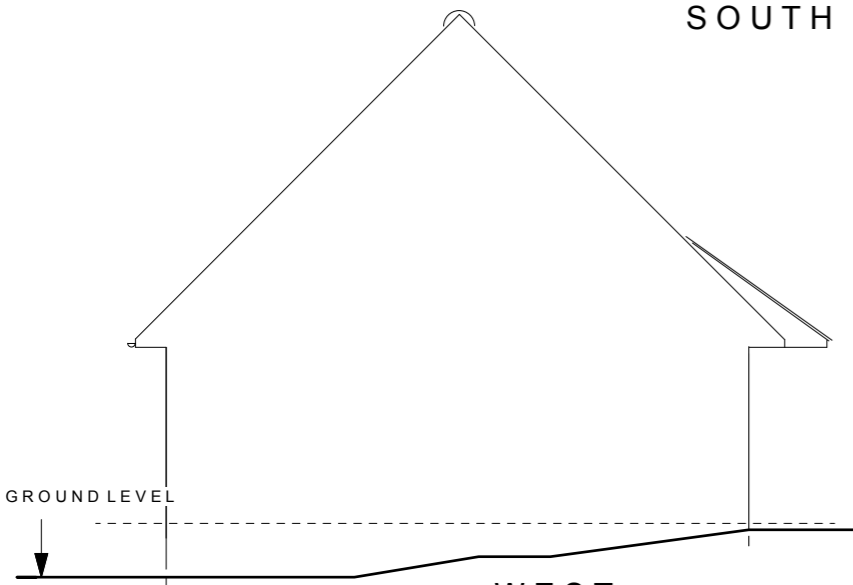

ADJACENT PROPERTY

NORTH

ADJACENT PROPERTY

FIRST

ADJACENT PROPERTY

ADJACENT PROPERTY

SOUTH

ADJACENT PROPERTY

GROUND

ADJACENT PROPERTY

NOMINAL GROUND LEVEL

WEST

NOMINAL GROUND LEVEL

EAST

20 Saxon Meadows

Location	4 Saxon Meadows Tangmere W Sussex PO20 2GA
Drawing	Proposed plans and elevations
Date	09/11/2023
Scale	1:100 @ A3
Drawing No	P5M/2.1
	Cd file iMac